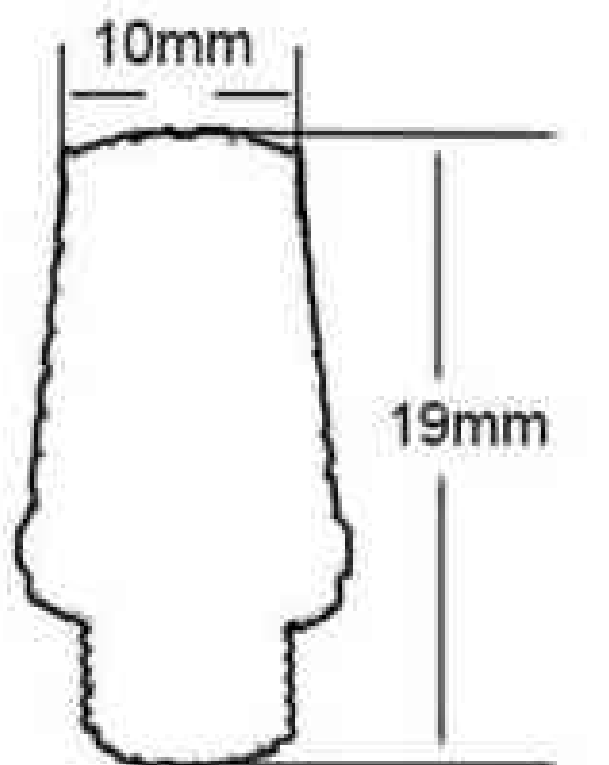

Round strain relief clamp in white metal