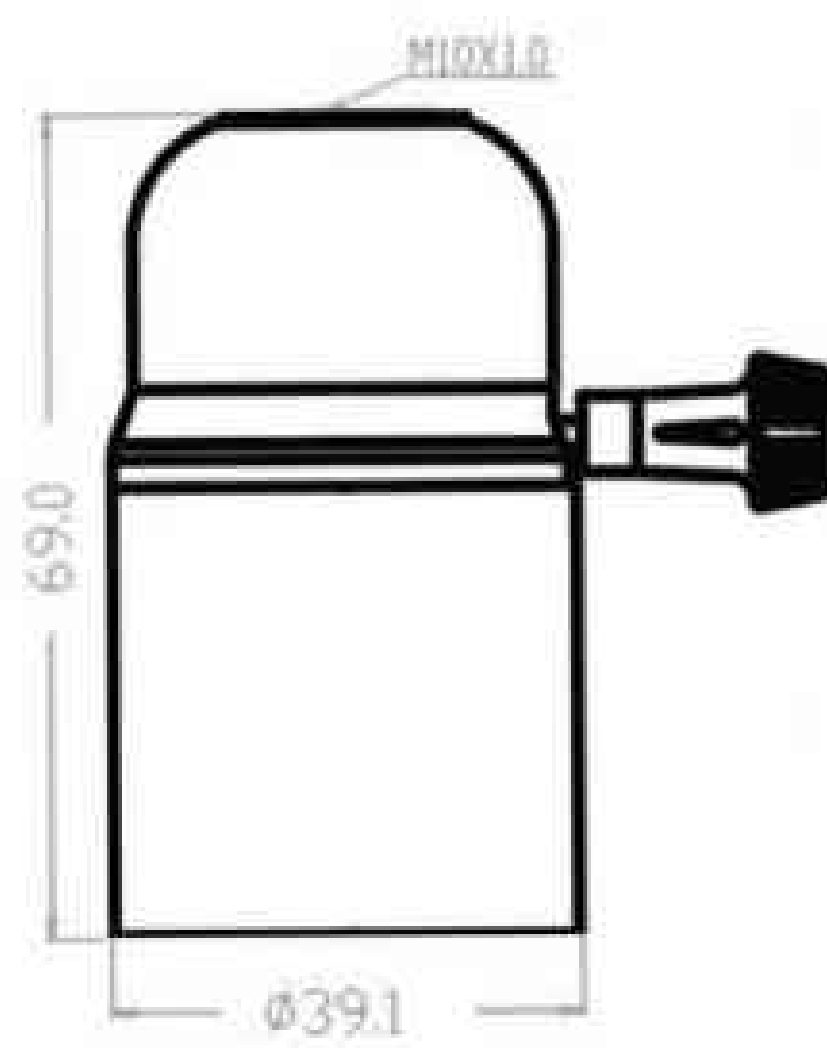

Bakelite campholder (switch)

E27S-A