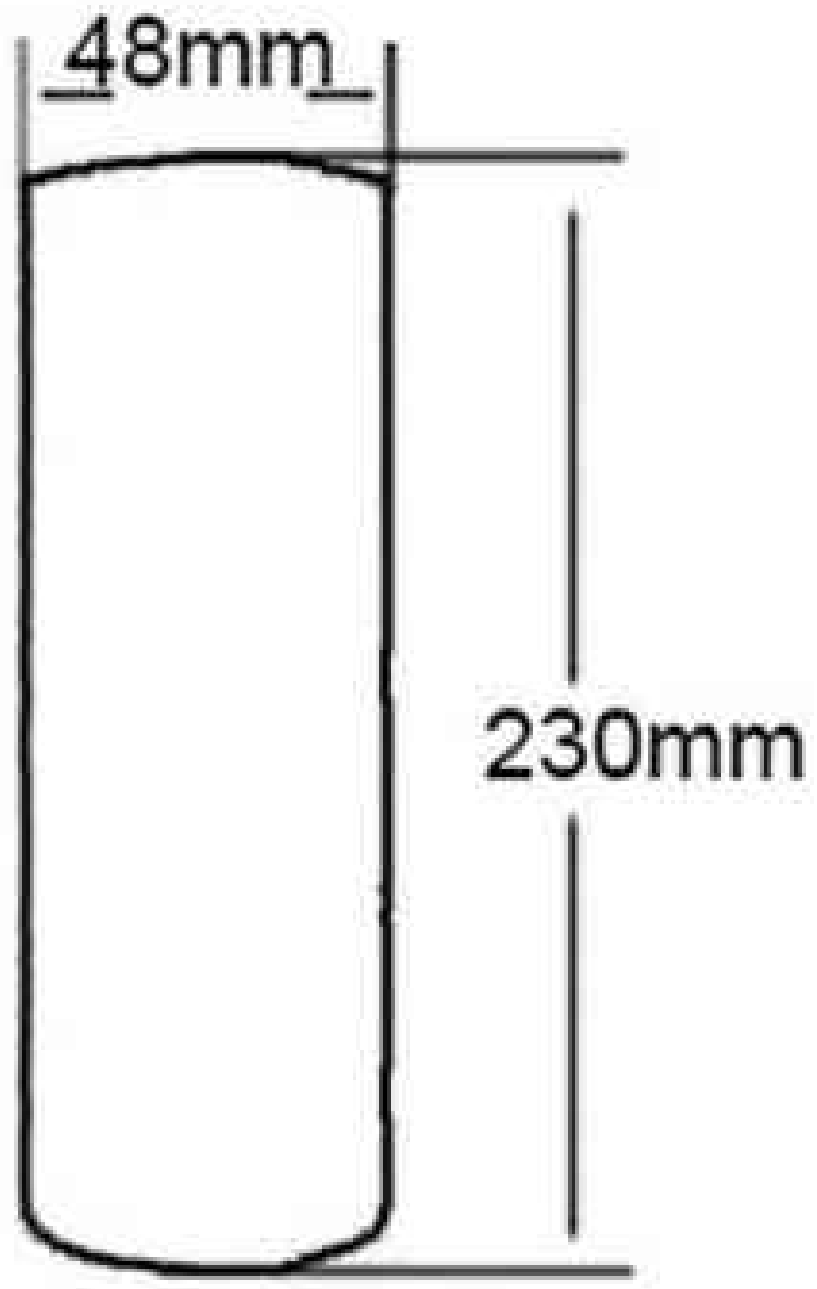

Plastic - Aluminum tube lamp holder (Plastic/Metal)

Black pearl(EC669)