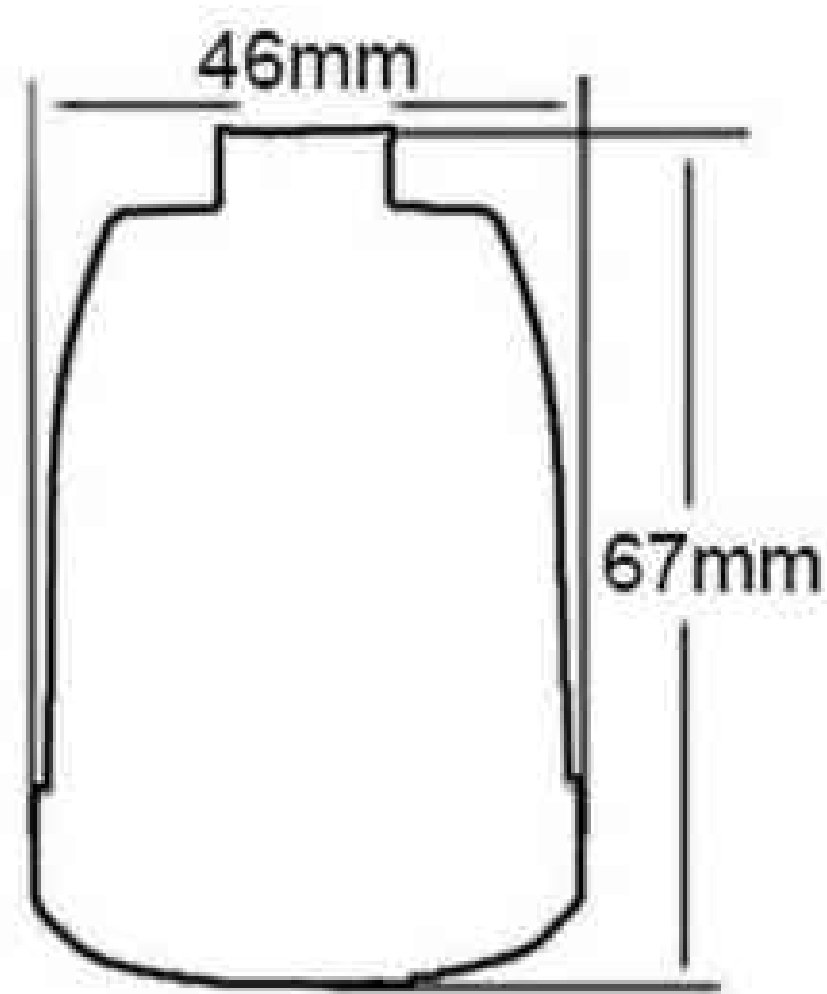

More metal lampholder design