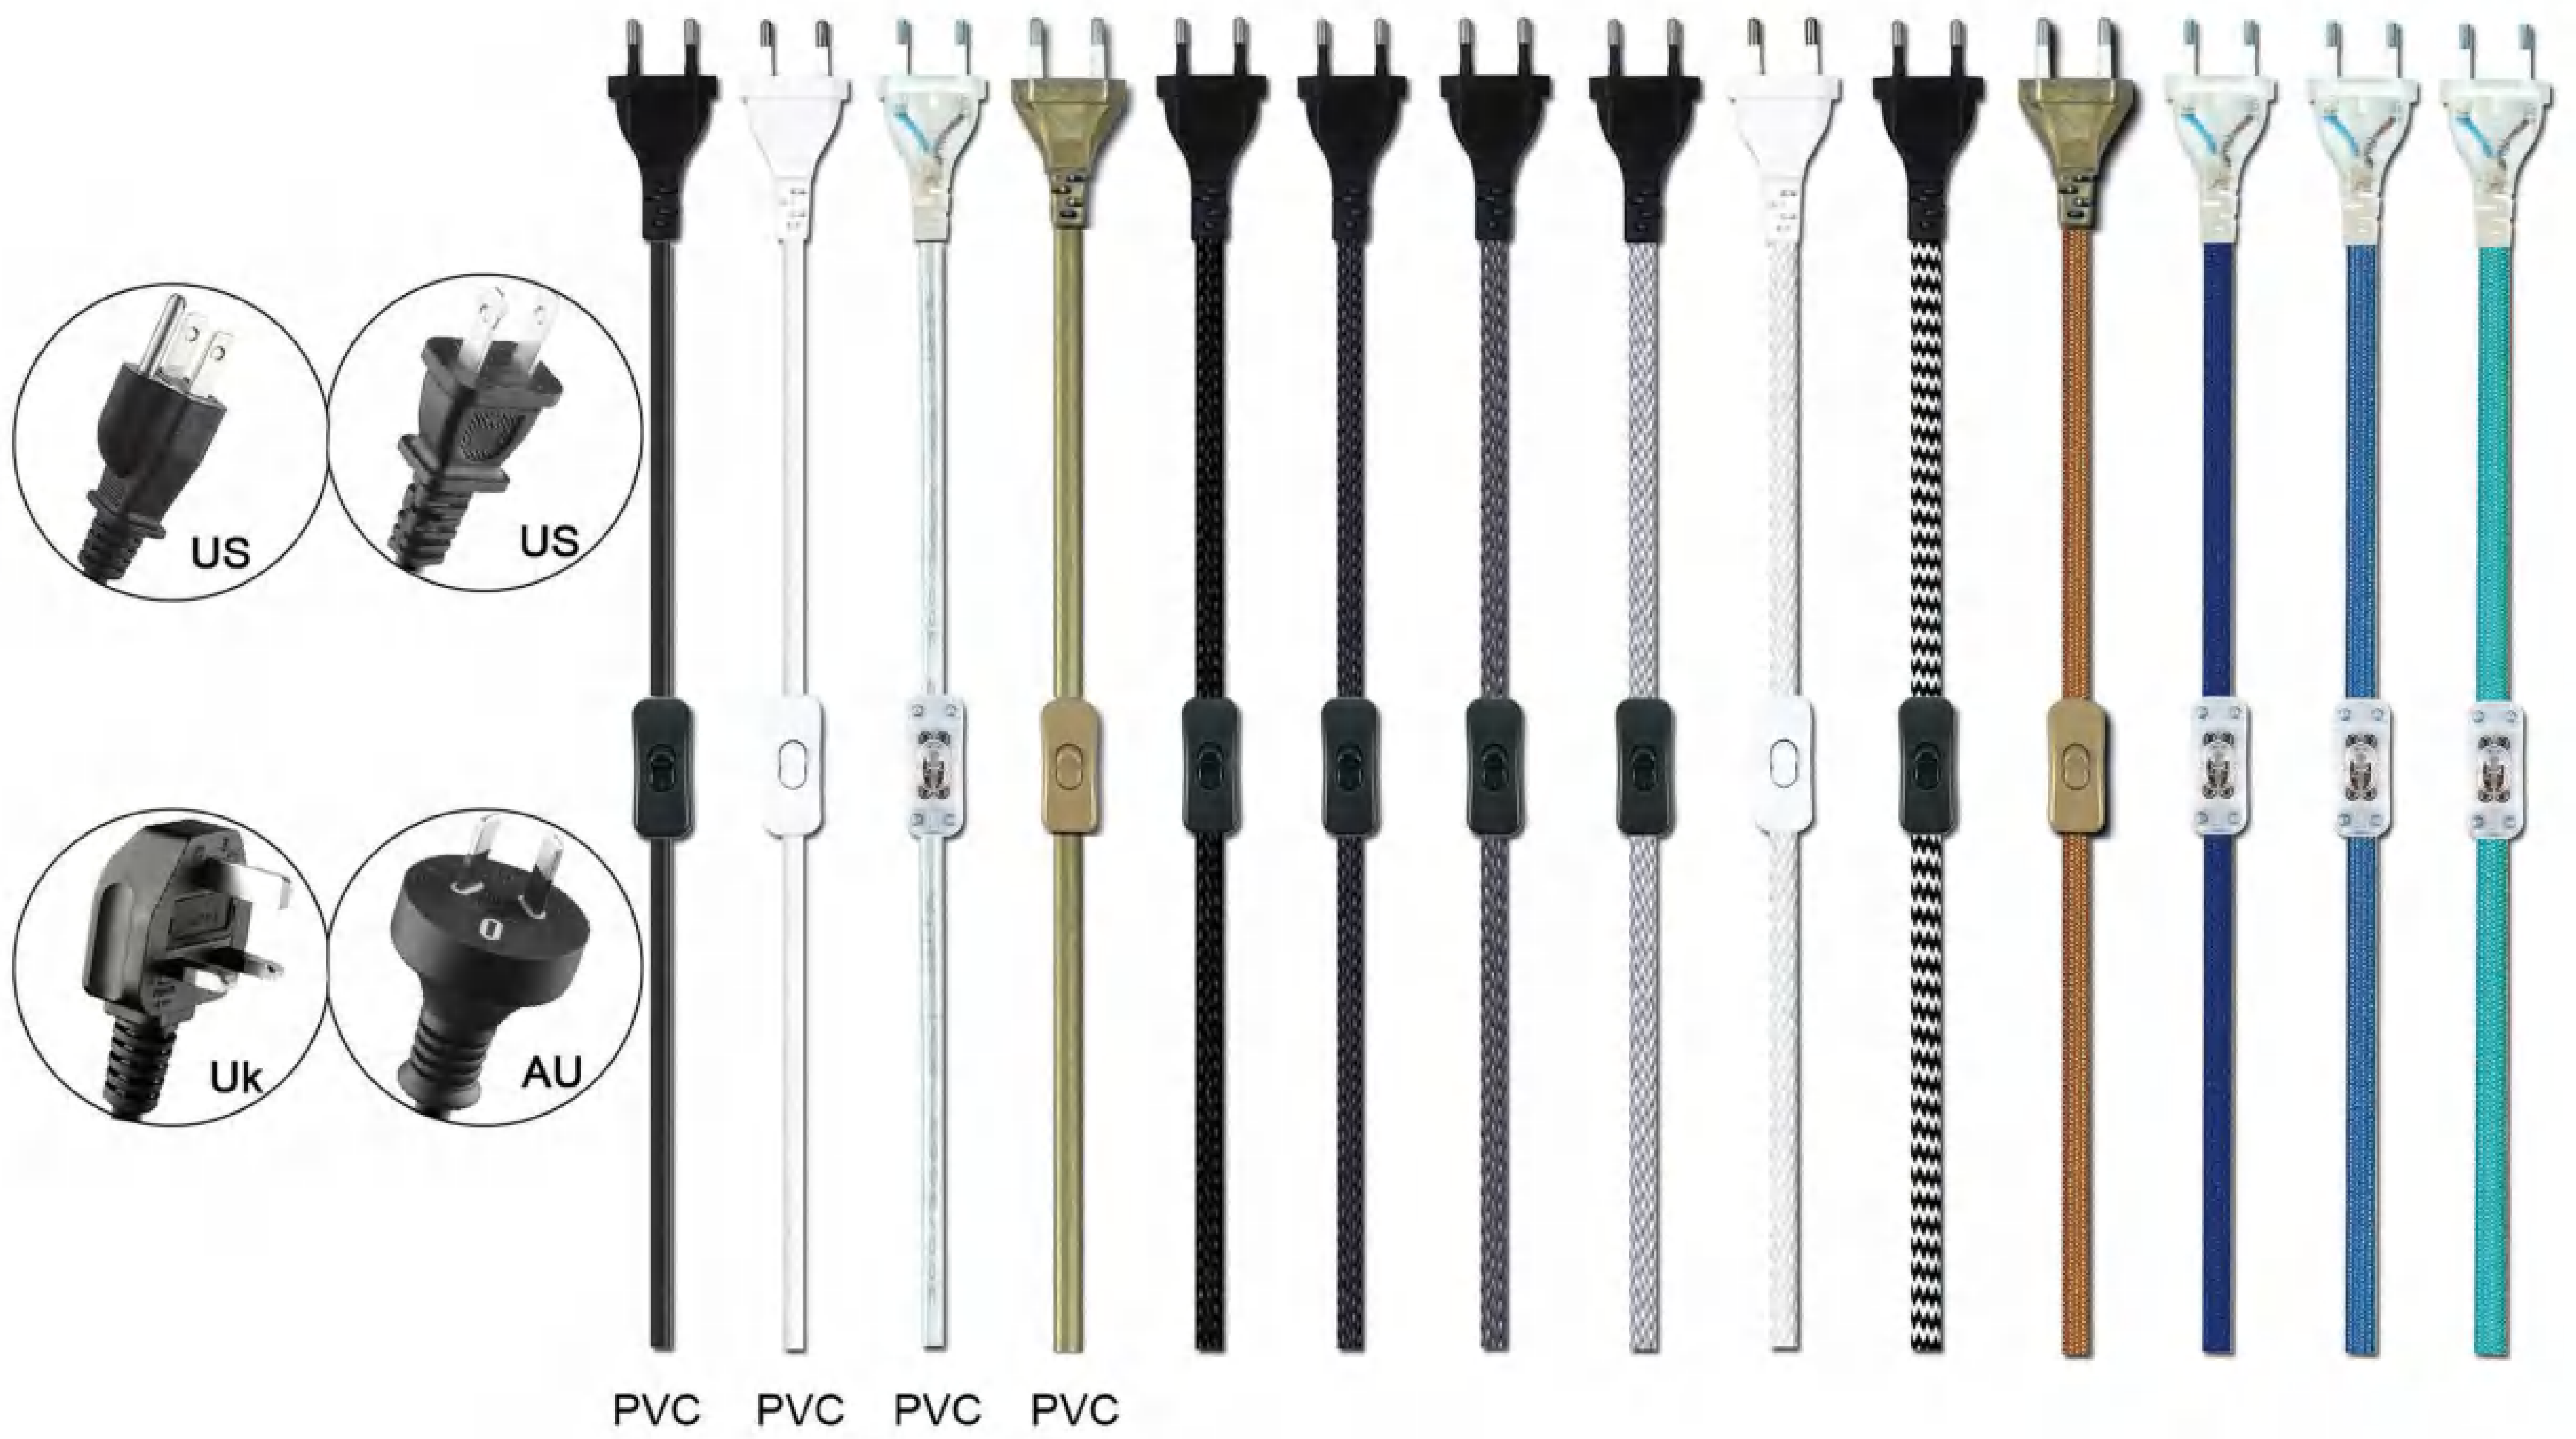

Foot switch

Black

White

Transparent

Bronze