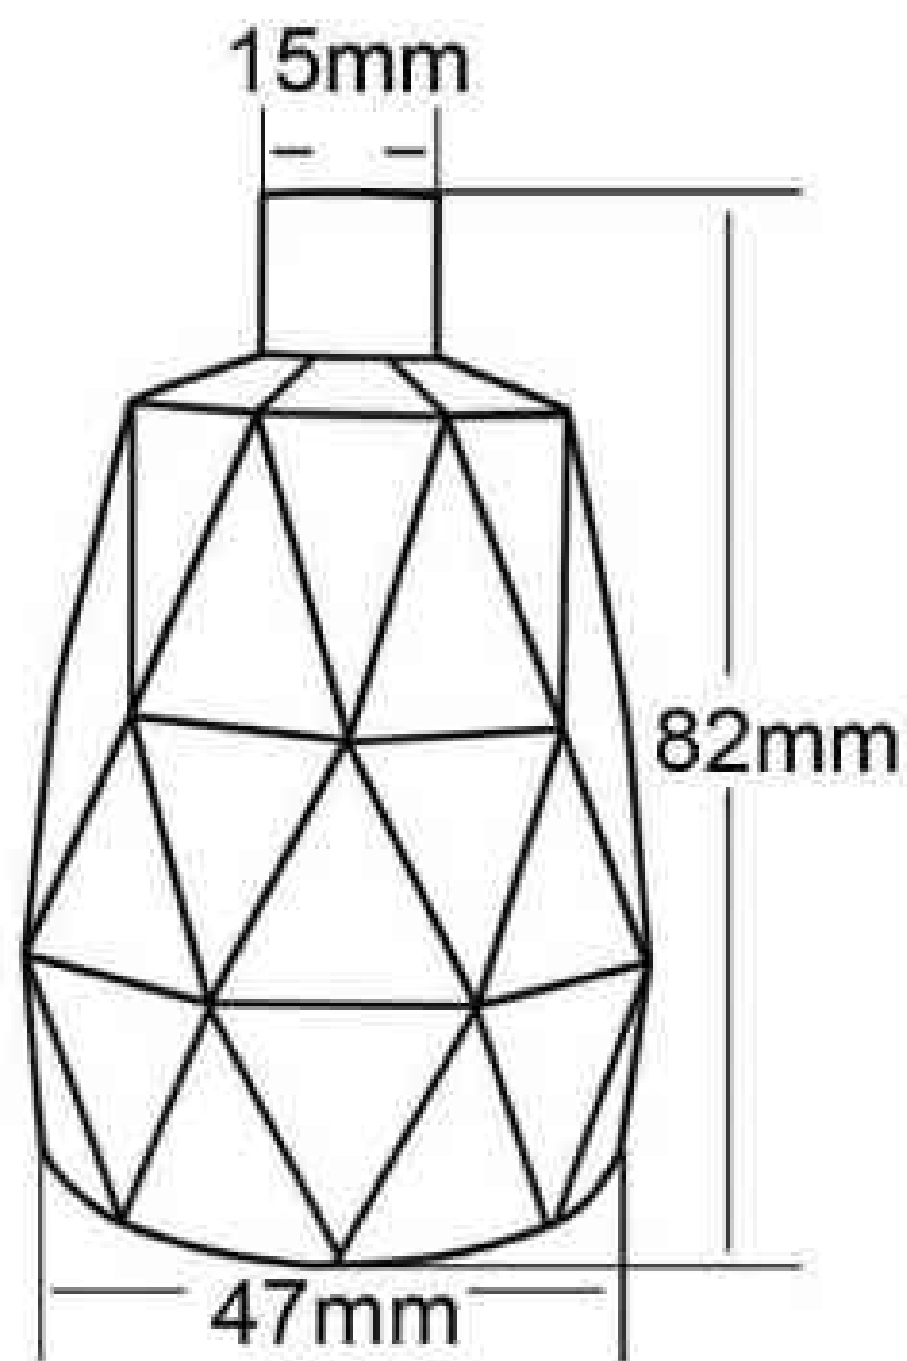

Silicon lampholder