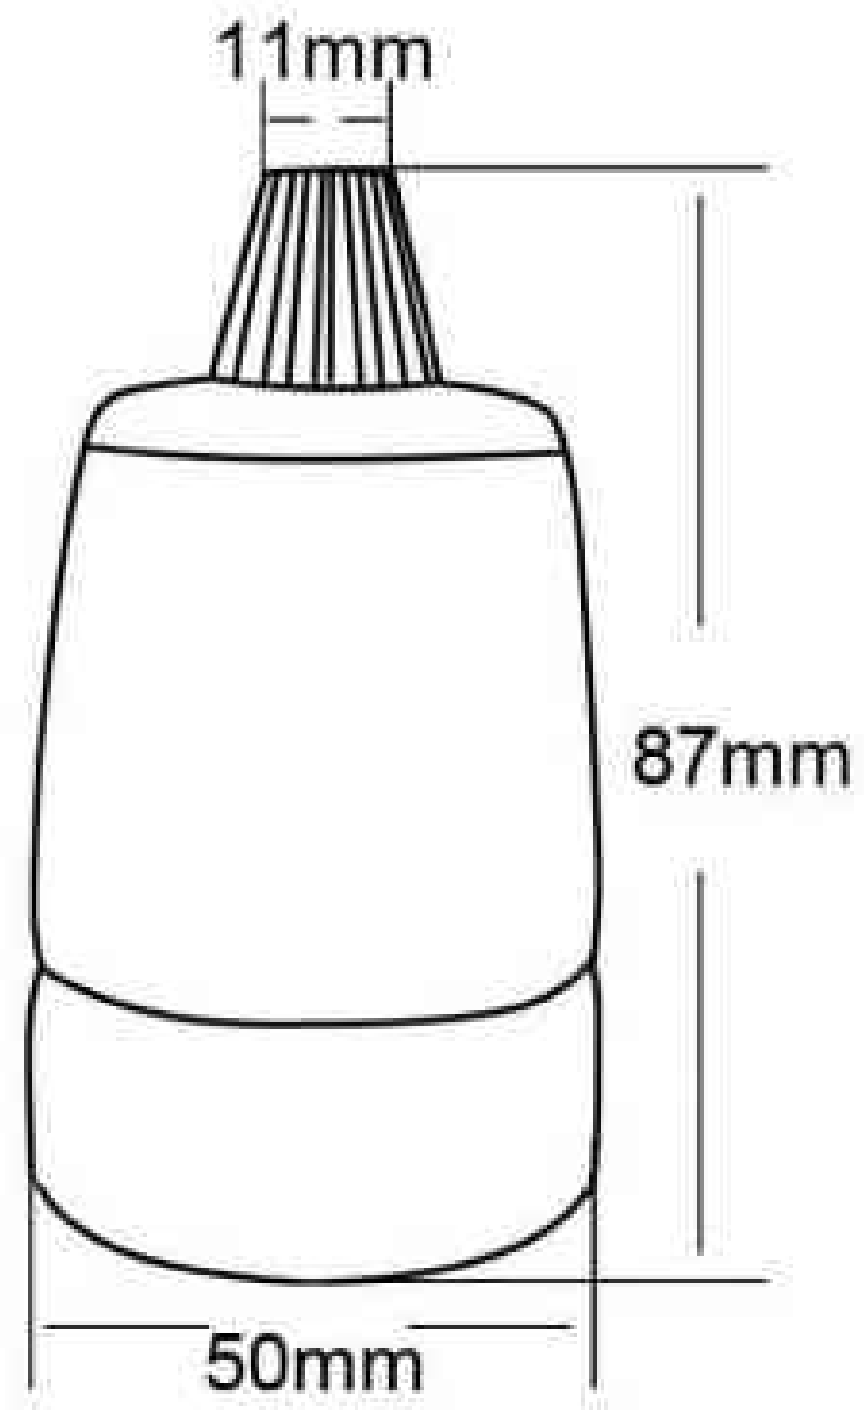

Silicon lampholder