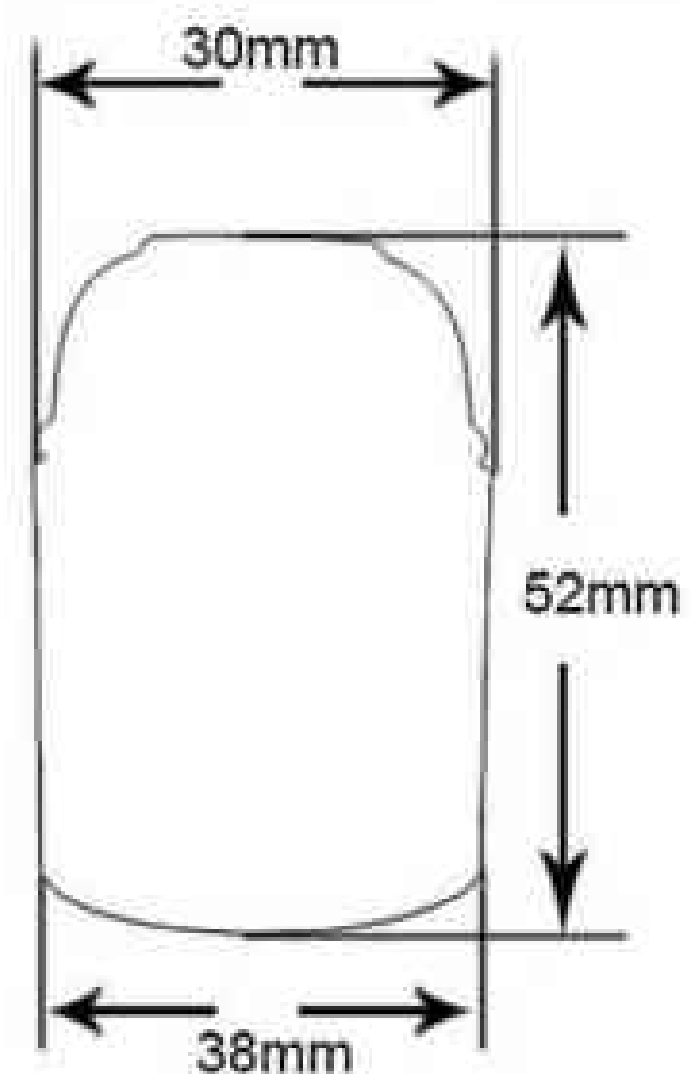

BAKELITE LAMPHOLDER

Paint white(EC1129)