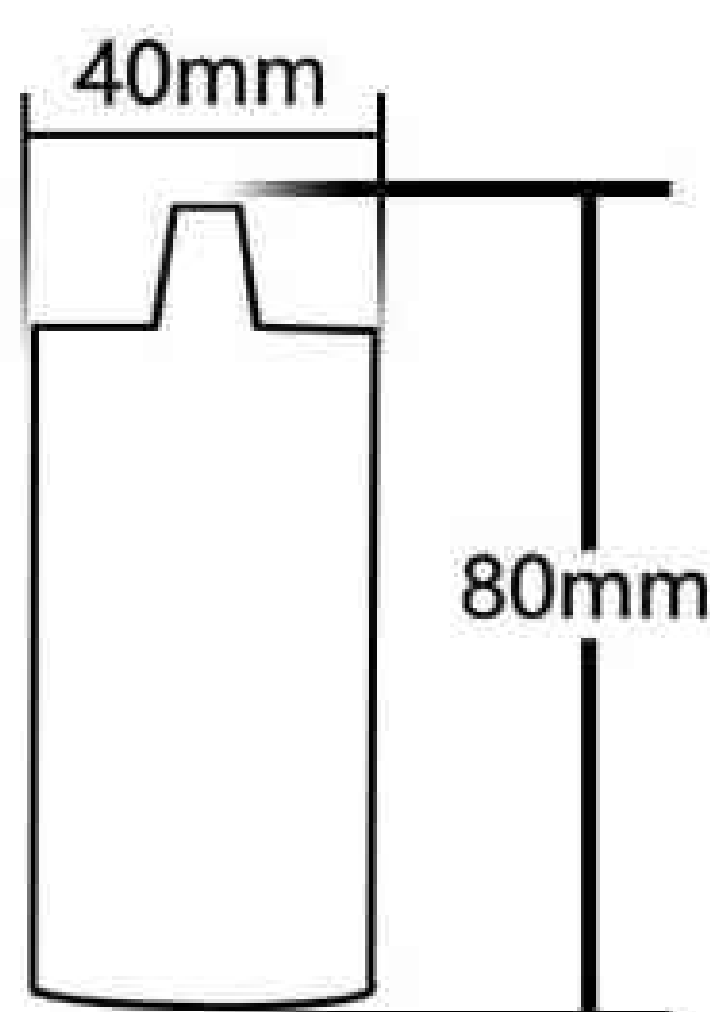

Gold(EC537)