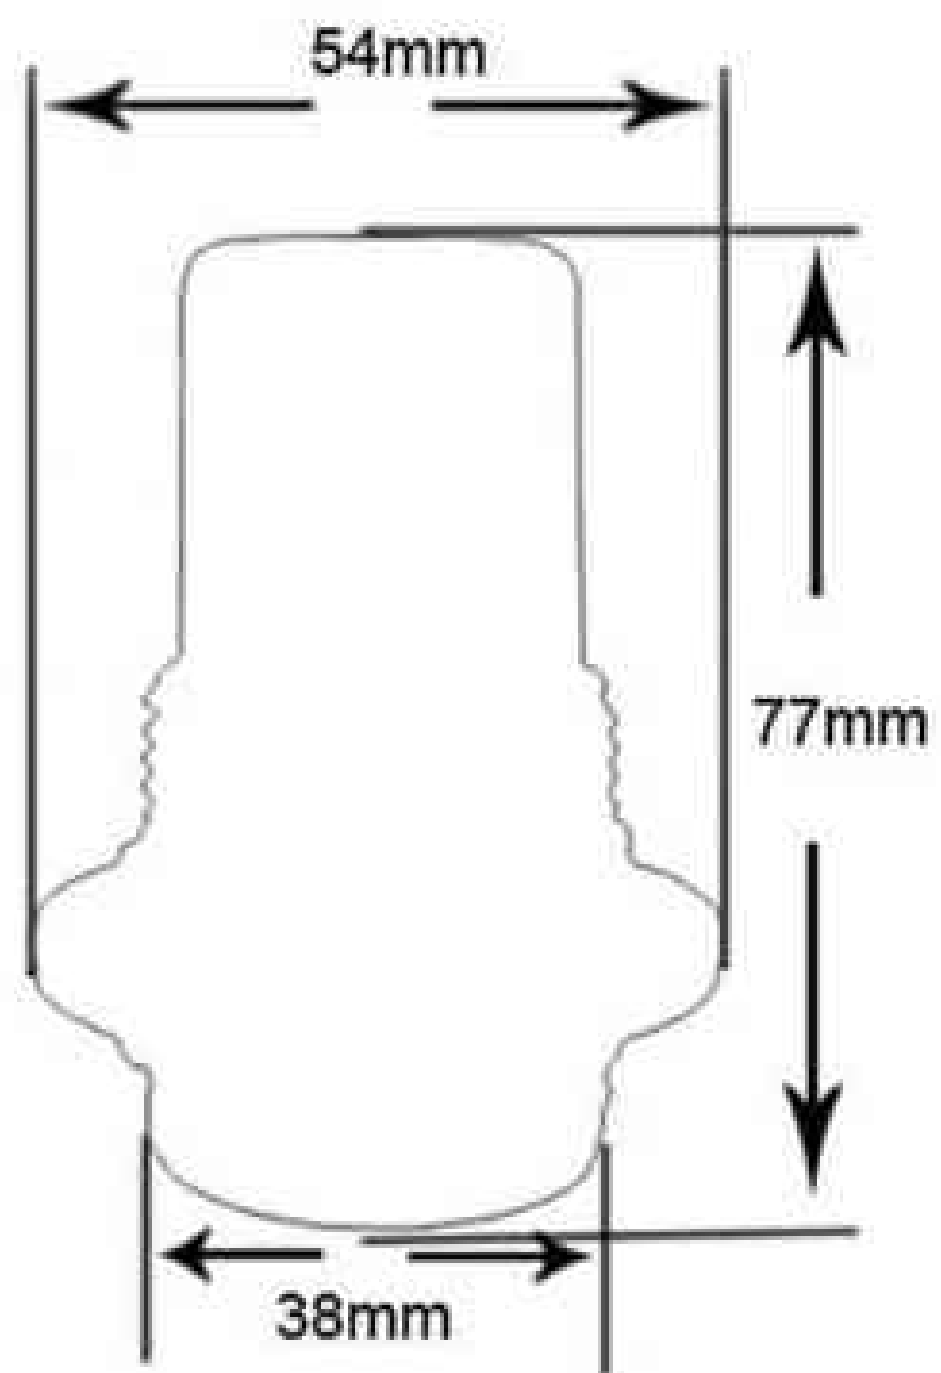

Plastic Lampholder