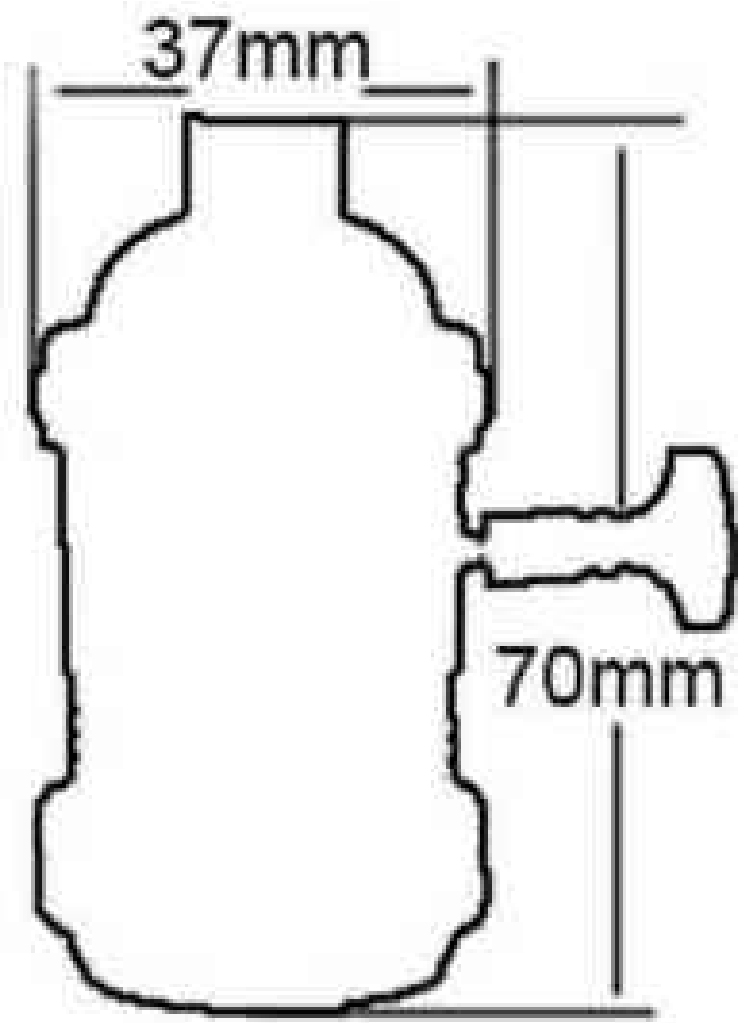

Rose gold(EC487)

Black pearl(EC488)

Bronze(EC489)

Pearl black(EC490)

Rose gold(EC491)

Brass(EC492)

Bronze(EC493)

More metal lampholder design