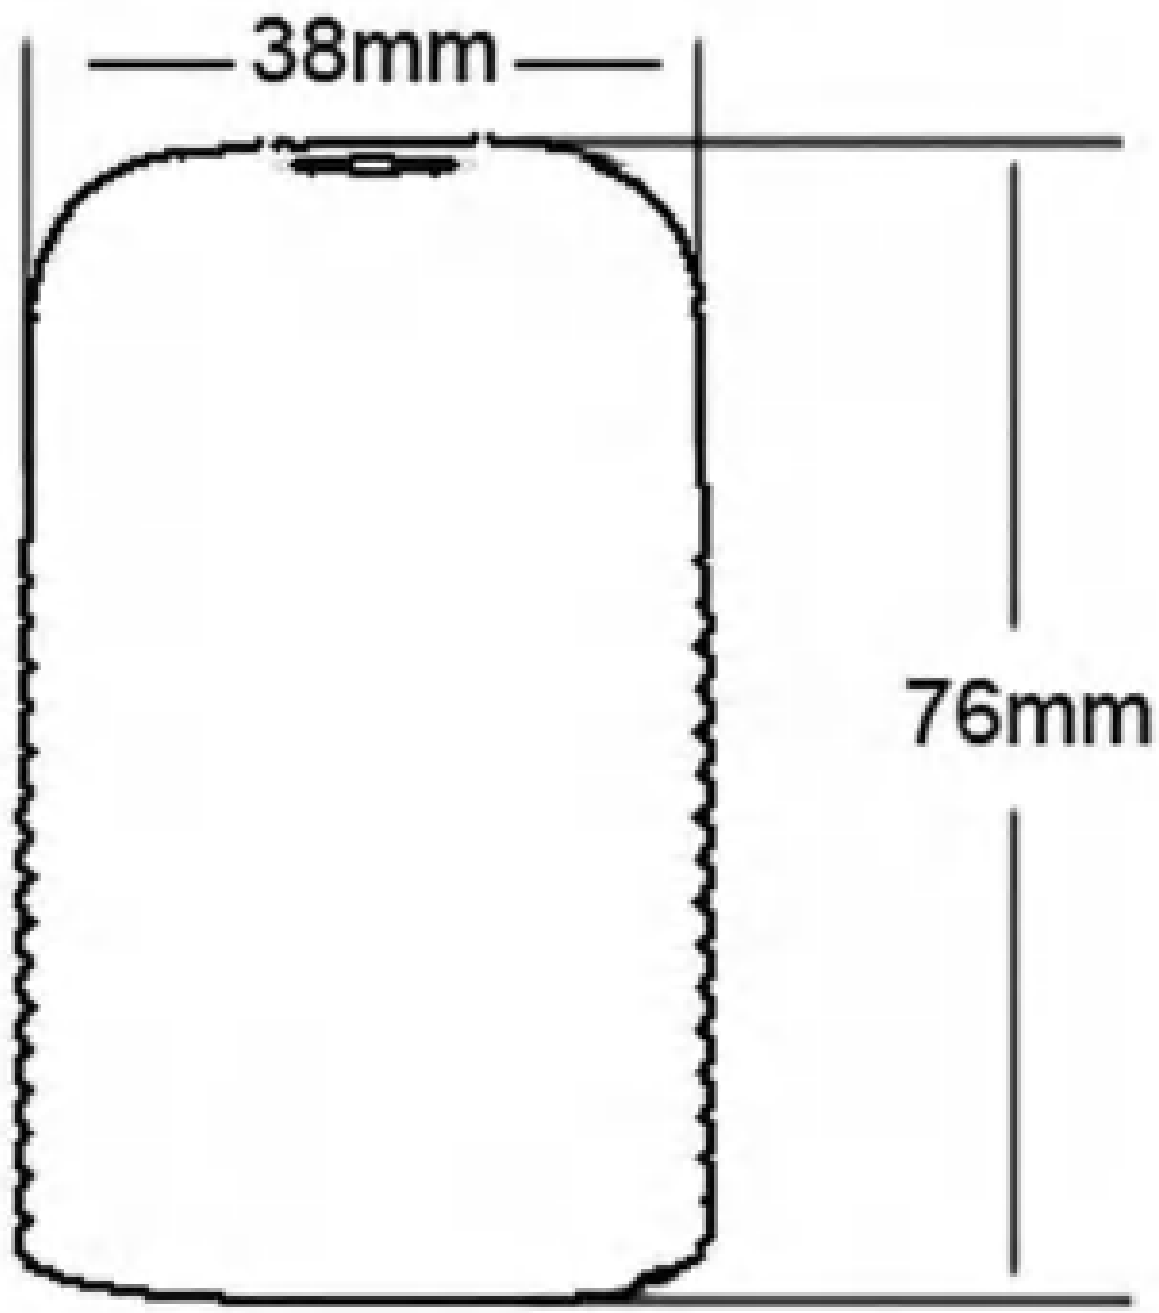

Black(EC289)

Nickel plated(EC290)

Raw steel(EC291)

Cylindrical metal E27 (lamp holder with 7 cm)

Cylindrical metal E27 (lamp holder with 15 cm)

Metal lampholder

E27metal lampholder (Plug in)

Brushed titanium(EC397)