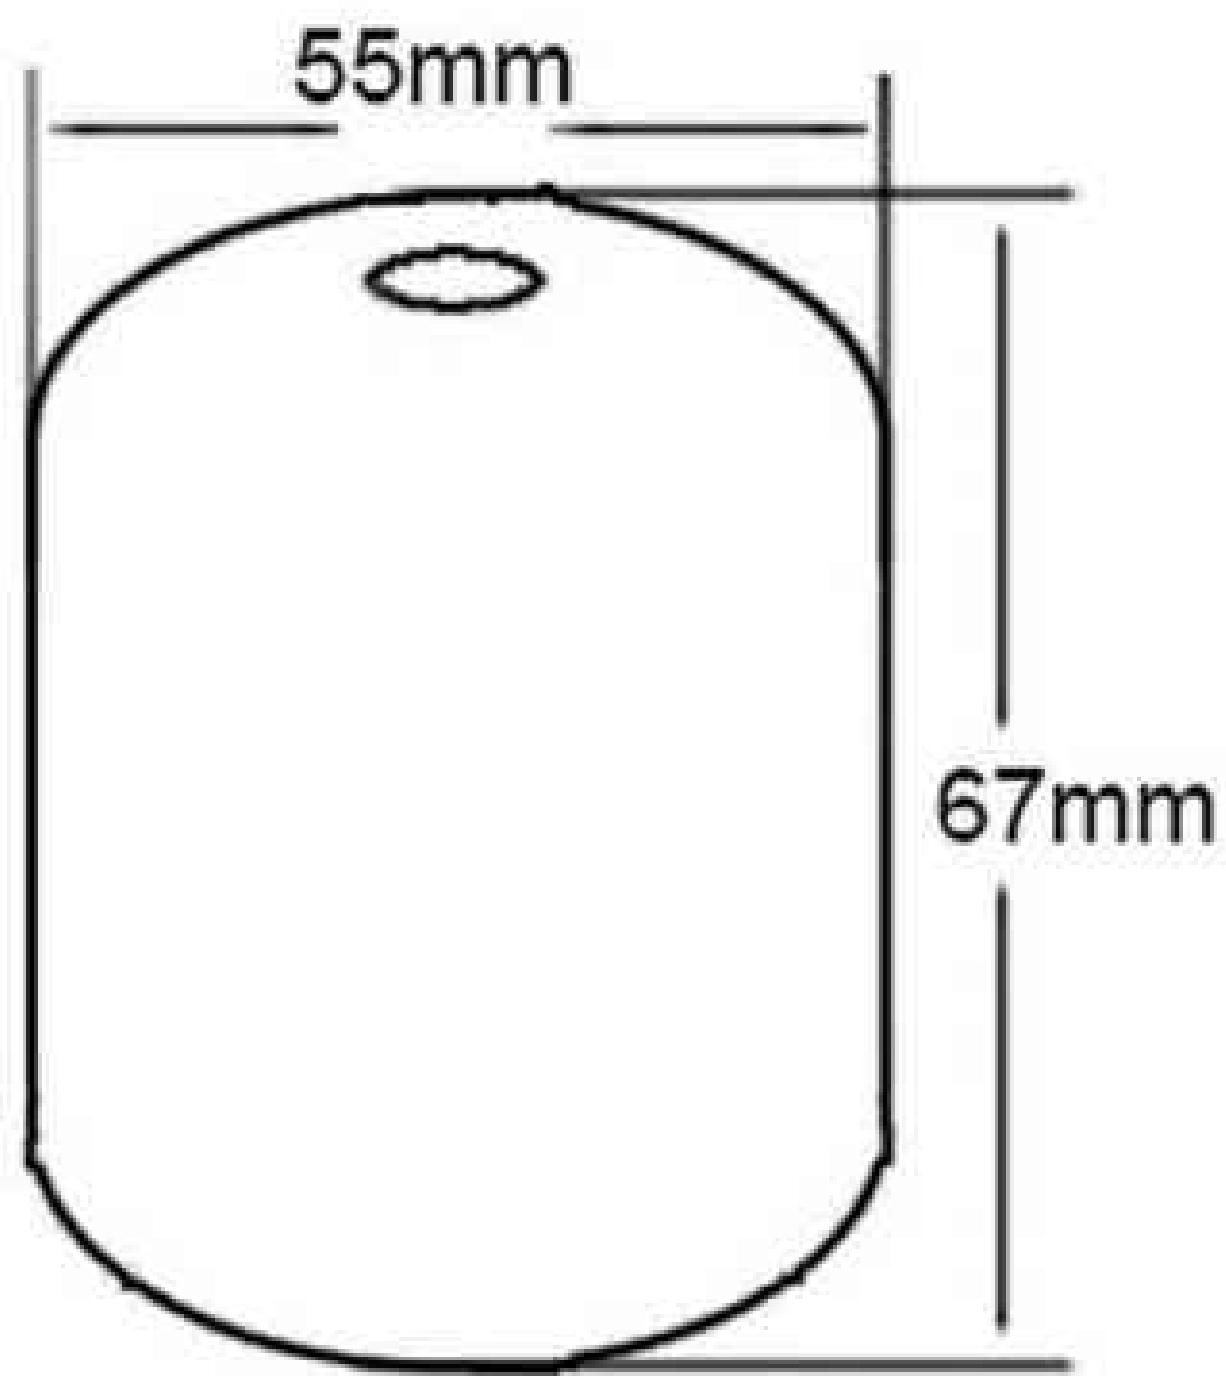

New design ceramic lampholder