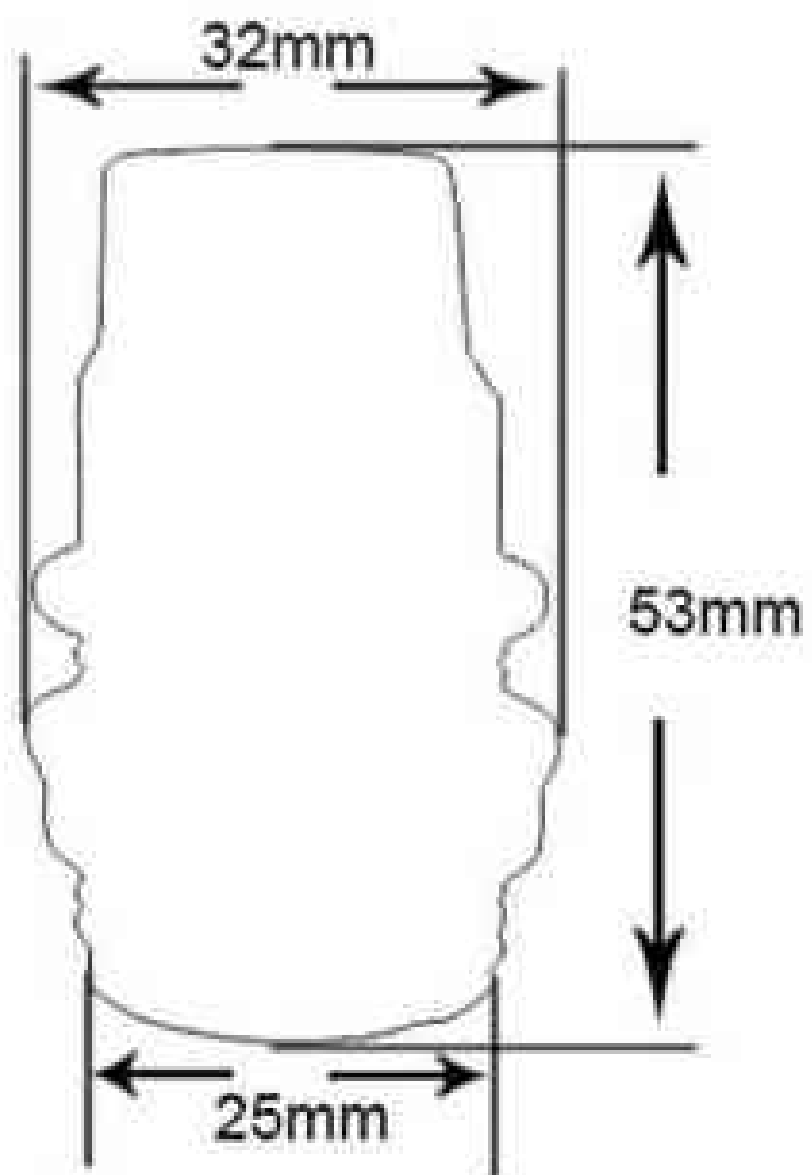

BAKELITE LAMPHOLDER

Paint white(EC1144)