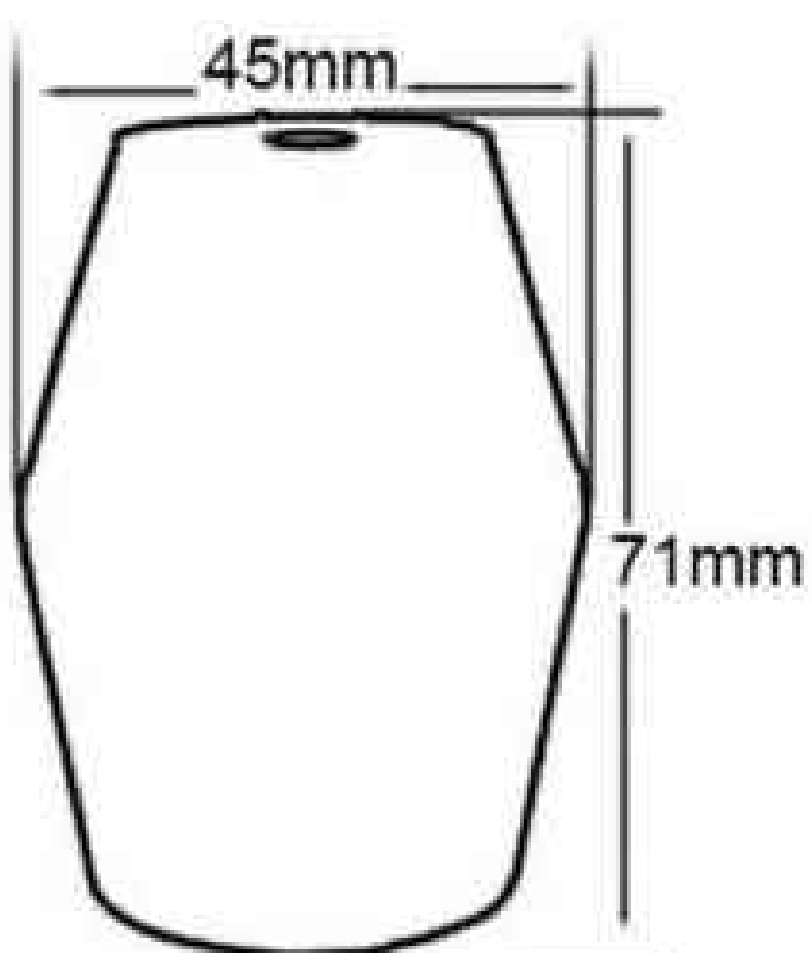

More metal lampholder design