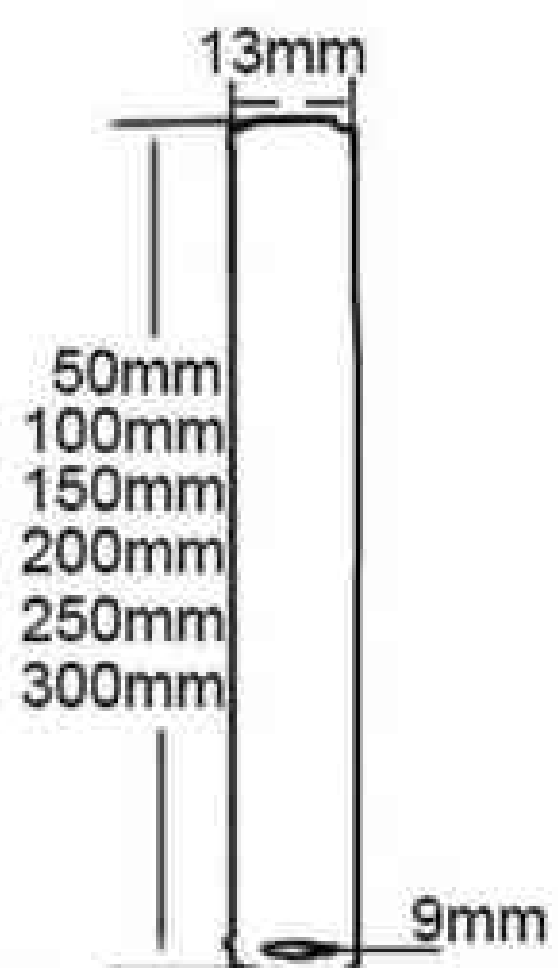

suitable for M10x1 threaded tube

White(EC957)