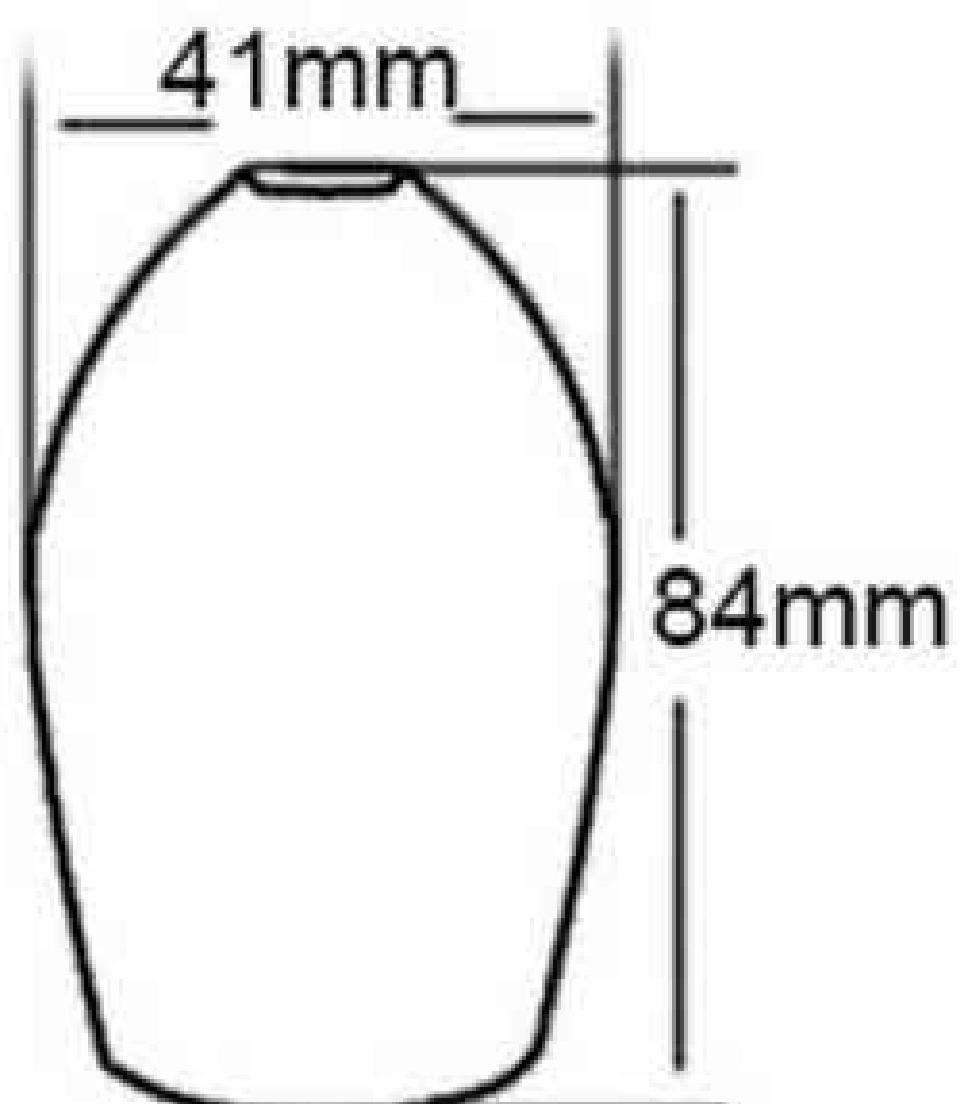

More metal lampholder designs