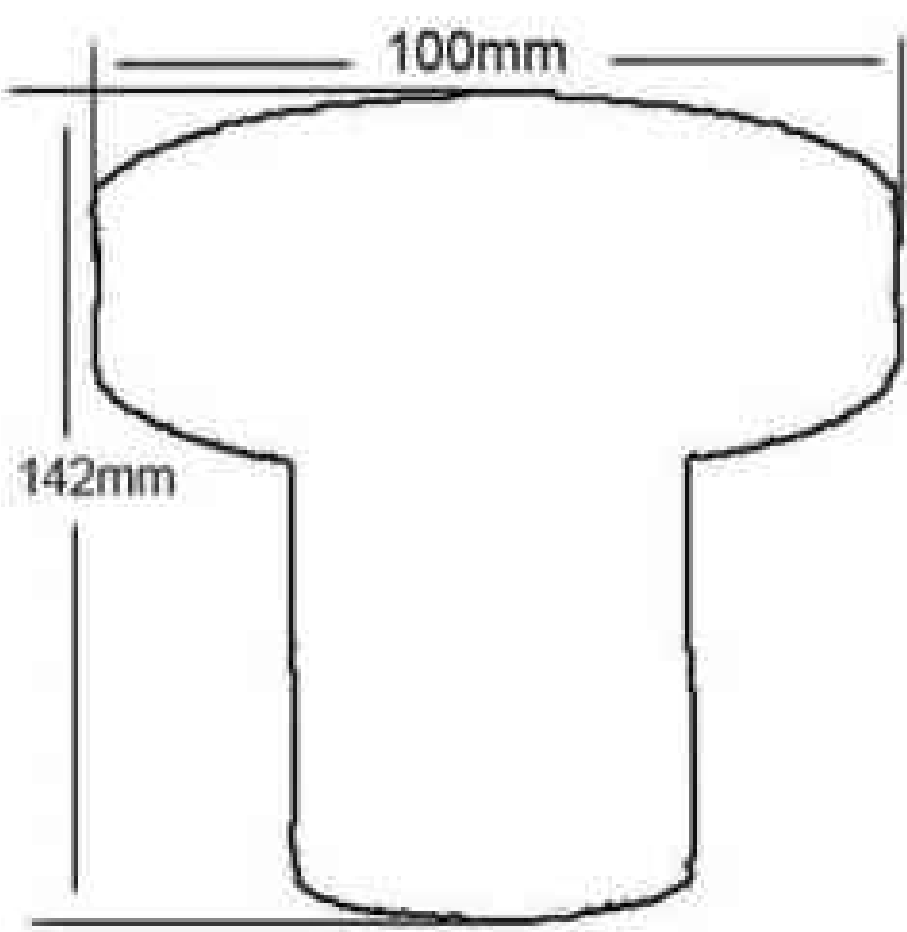

Brown(EC989)