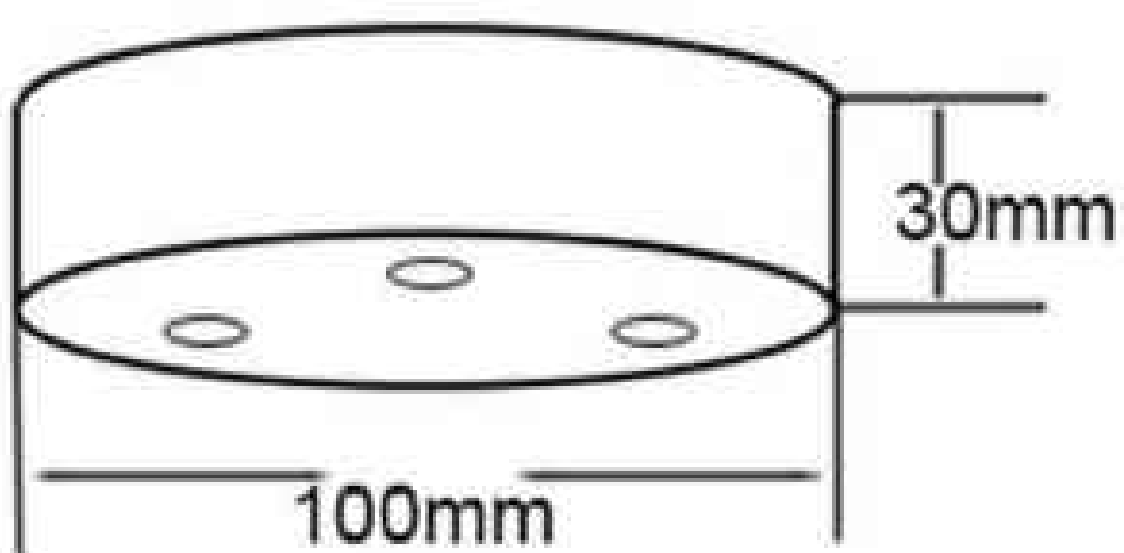

White(EC709)

Black(EC710)

Blue(EC711)

Anthracite(EC712)

Concrete(EC713)

Red(EC714)

Red(EC717)

Concrete(EC718)

Blue(EC719)

Black(EC720)