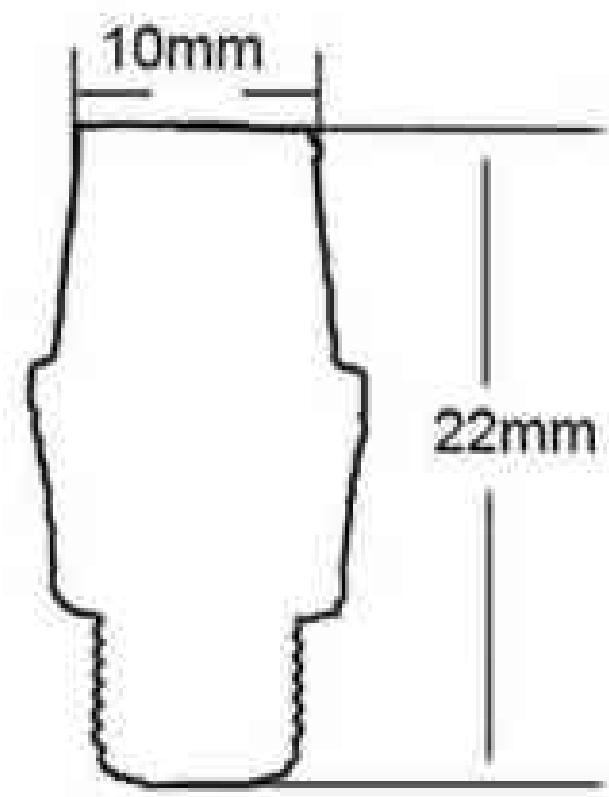

Round strain relief clamp in white metal