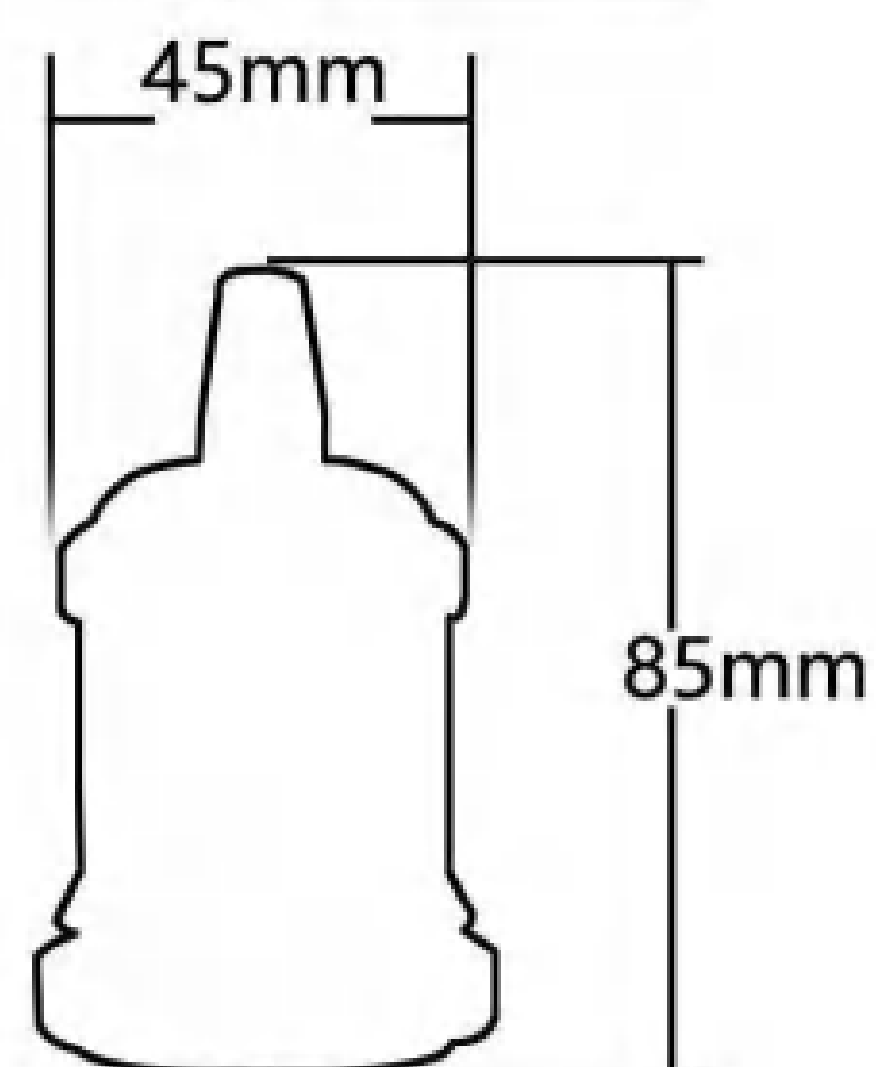

Rose gold(EC893)

Bronze(EC894)

More aluminum lampholder designs

White(EC418)

Concrete(EC419)

Gun metal(EC420)

Satin(EC421)

Chrome(EC422)