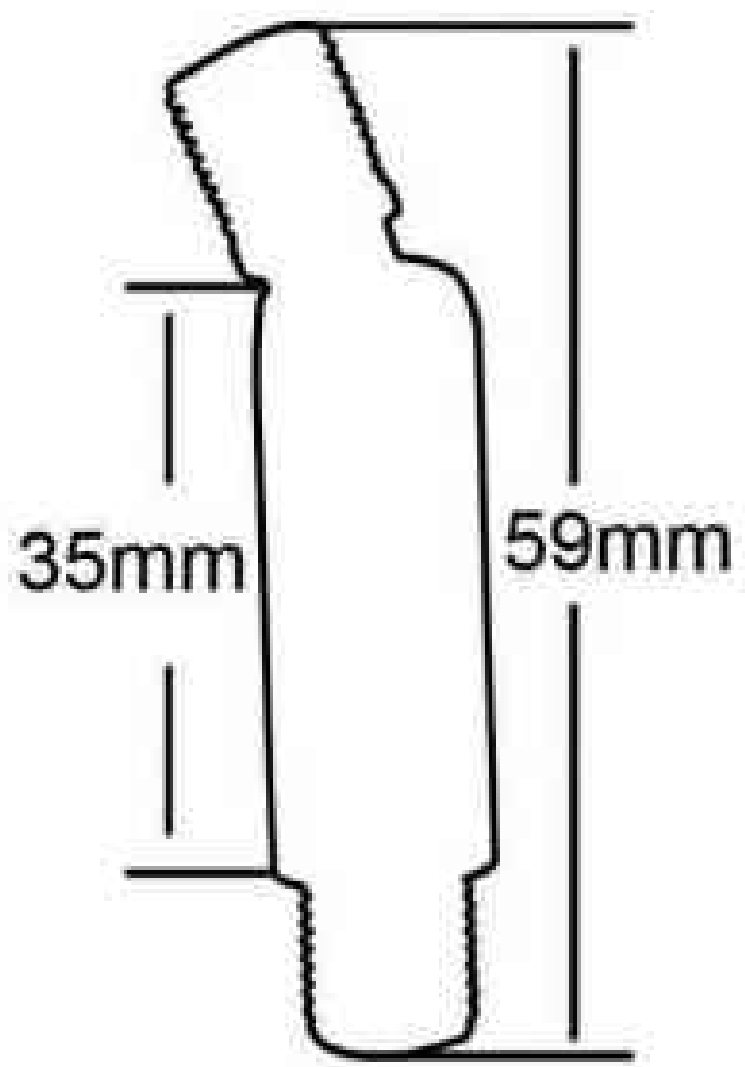

Chrome(EC1631)