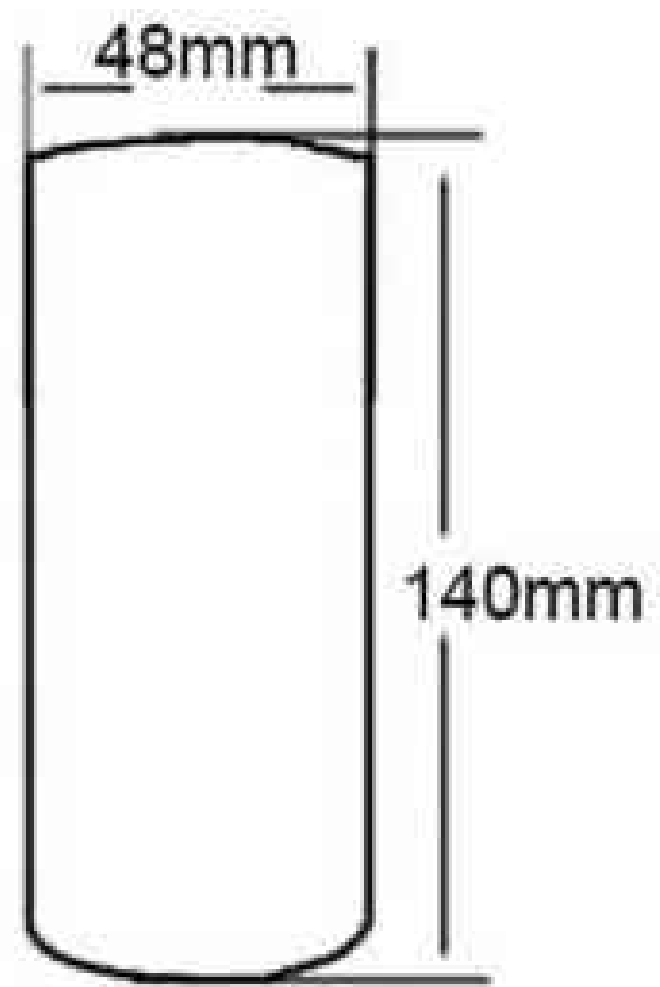

Plastic - Aluminum tube lamp holder (Plastic/Metal)

Black pearl(EC669)