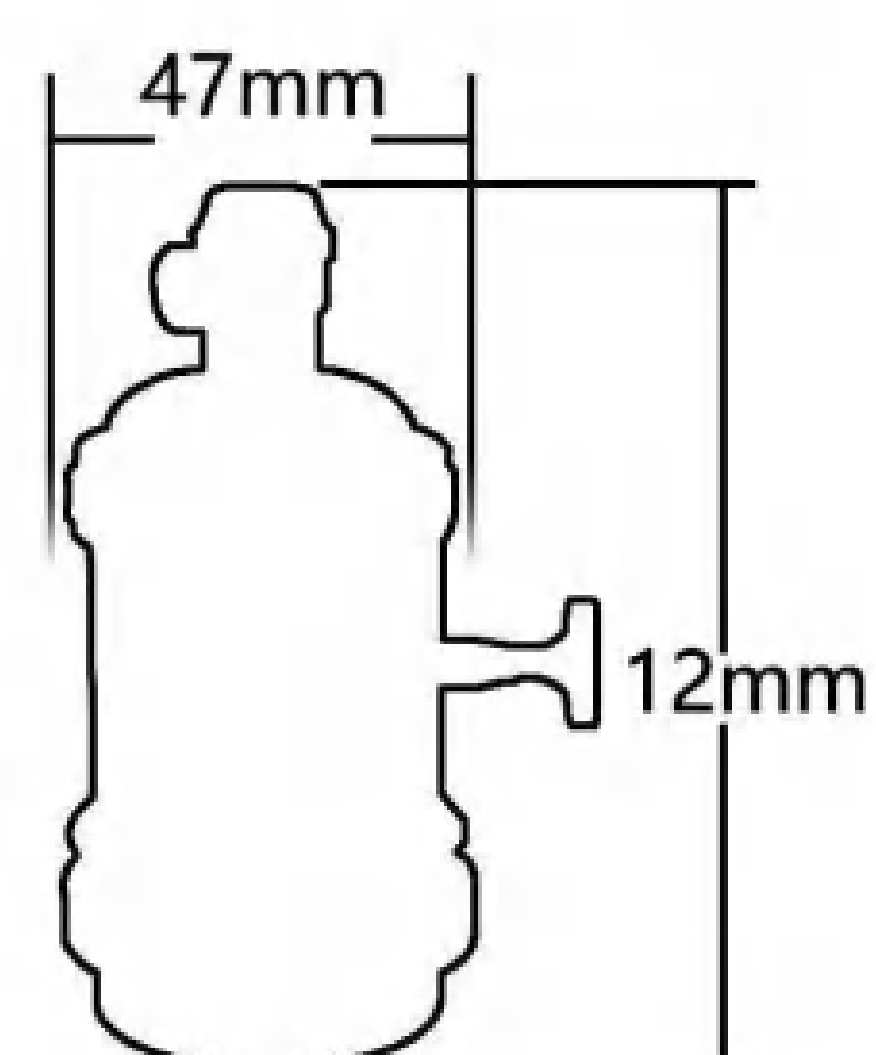

More aluminum lampholder designs