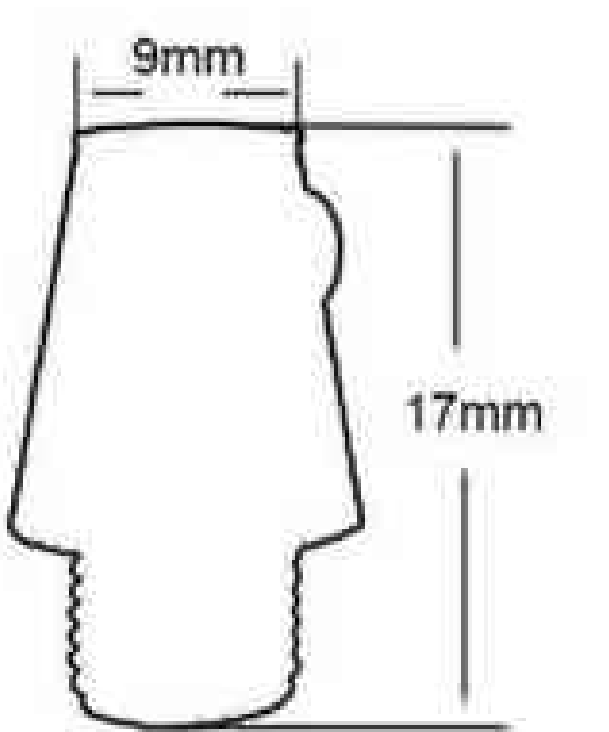

Round strain relief clamp in white metal