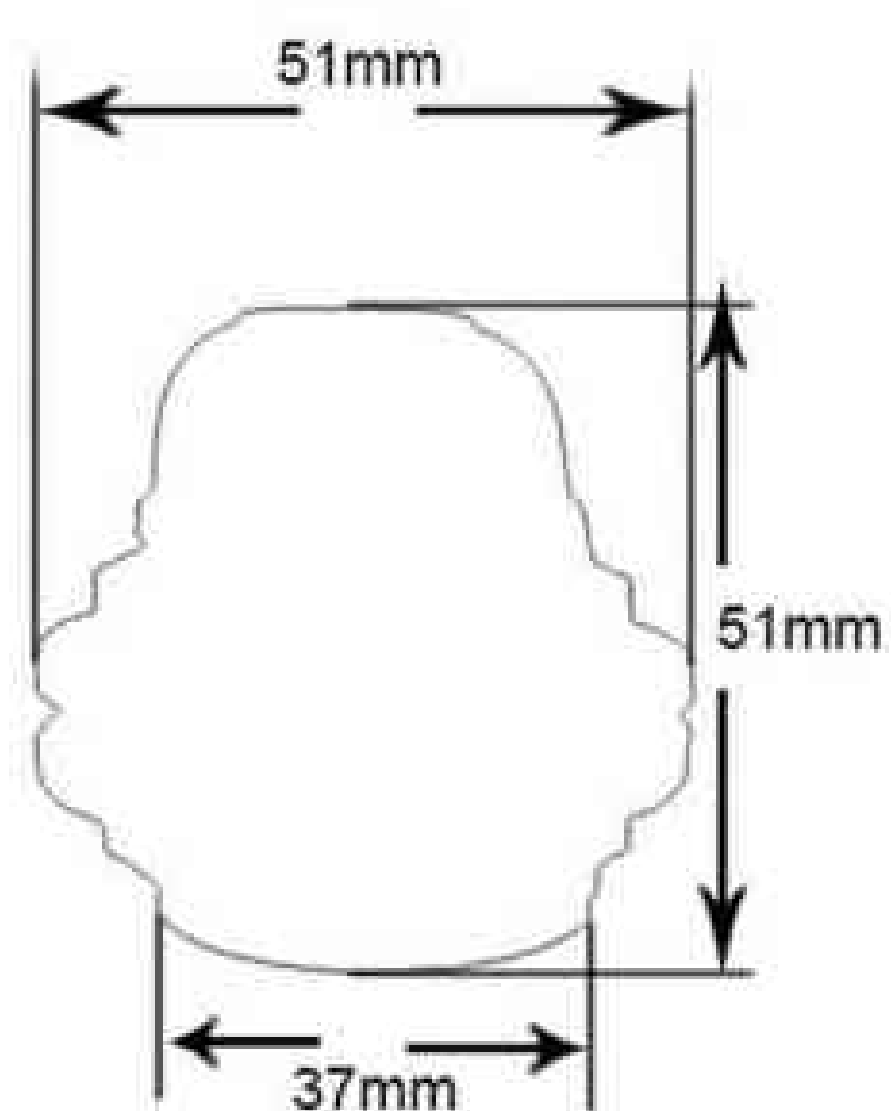

Paint white(EC1132)