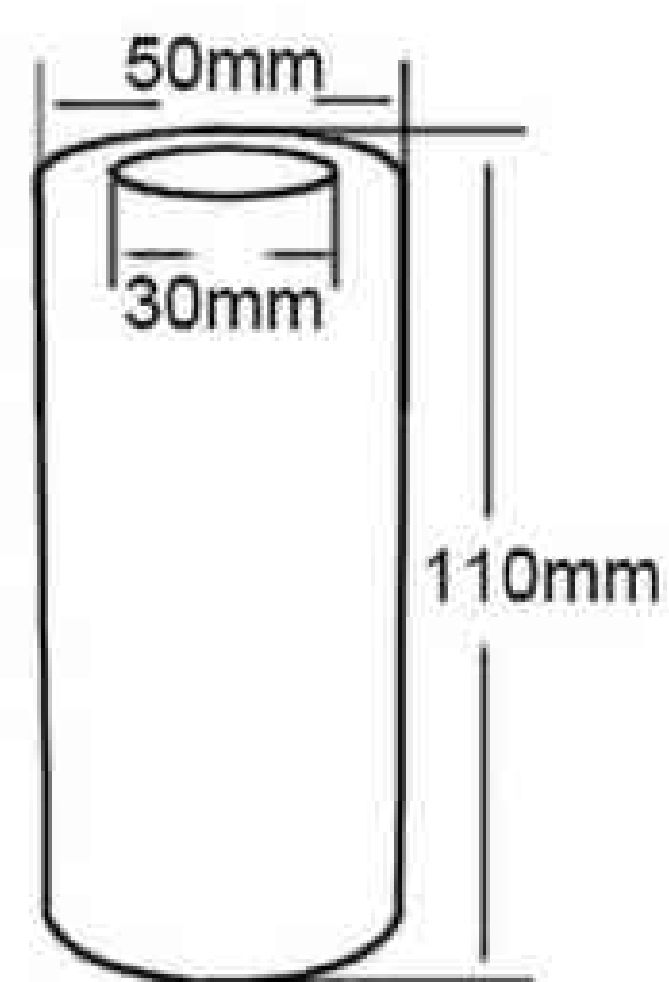

Natural wood(EC346)