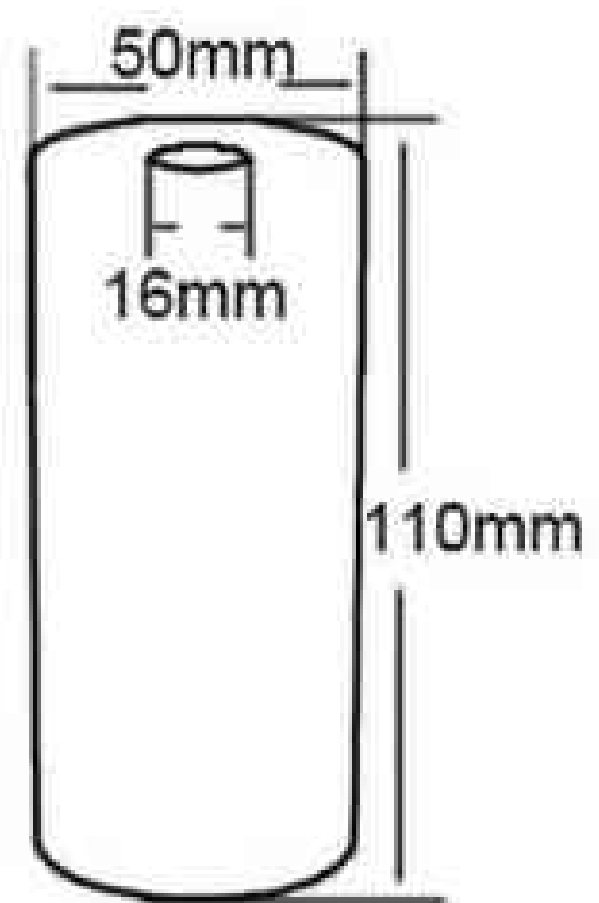

Wooden E27 lamp holder

Natural wood(EC337)