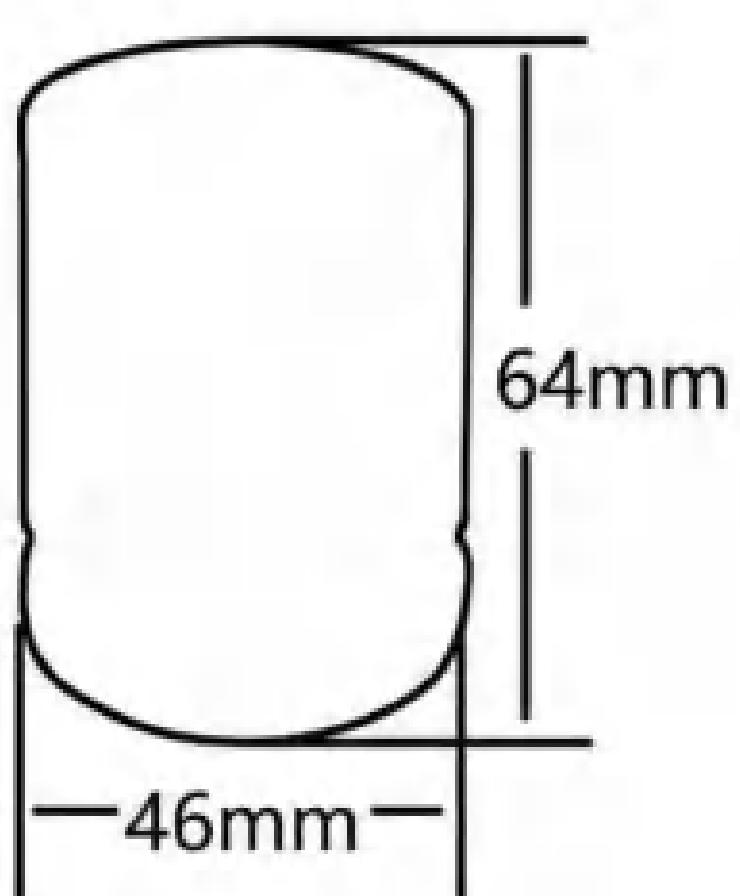

Gold(EC1719)