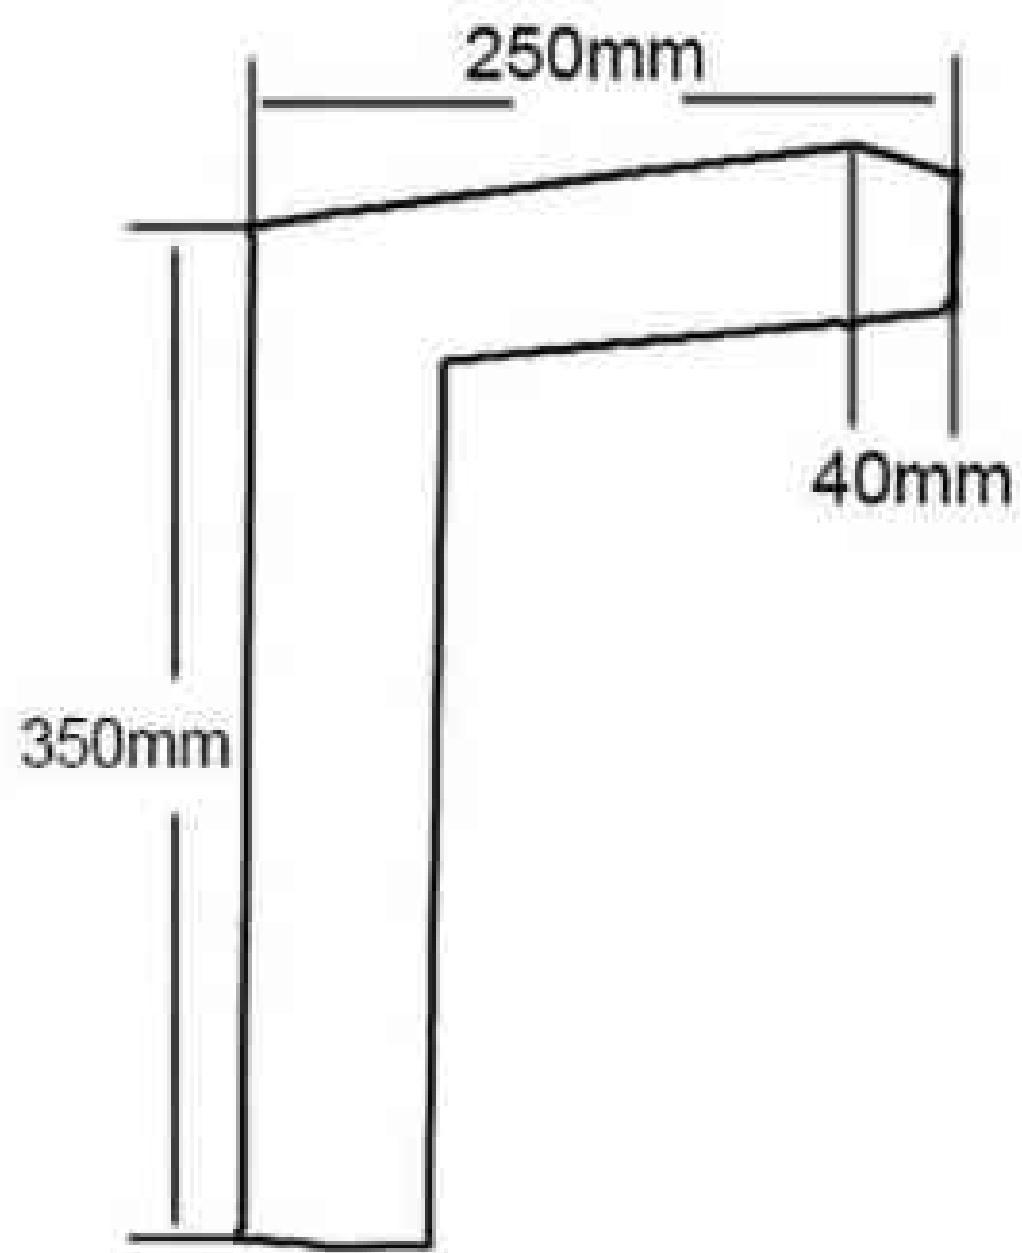

Natural(EC1078)

Wood