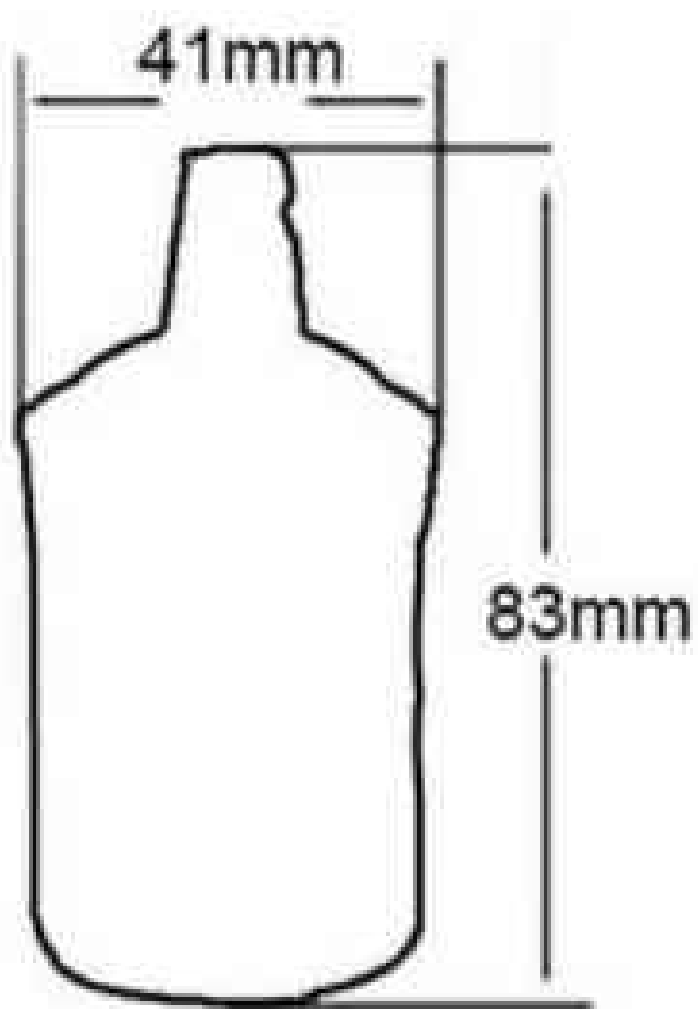

Chrome(EC534)