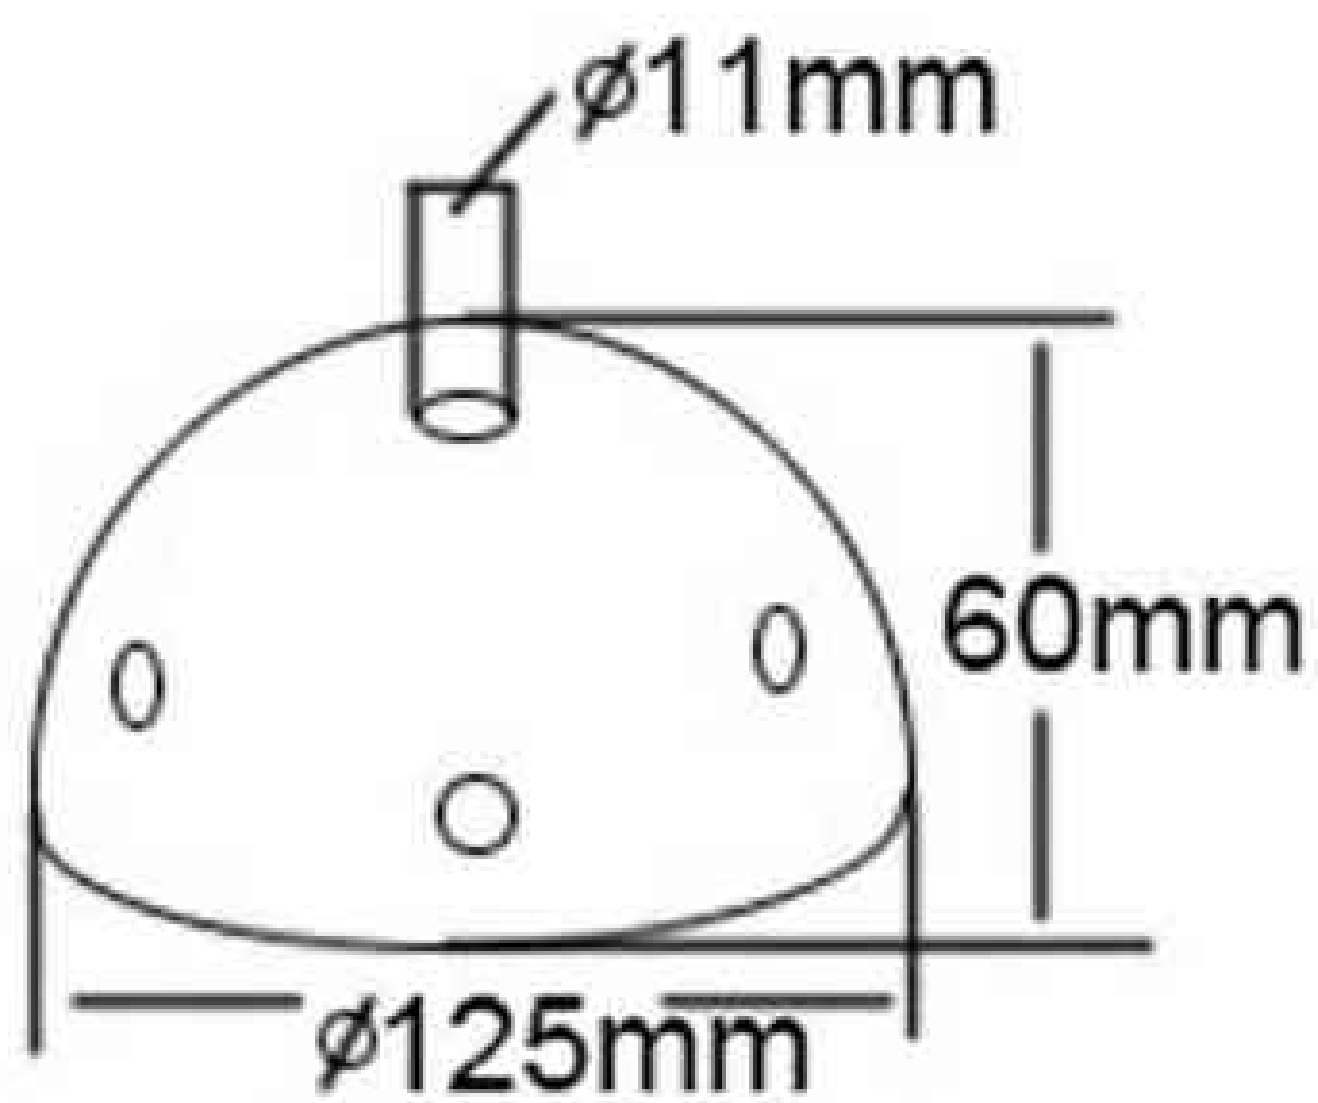

(Seven hole)
Half round metal