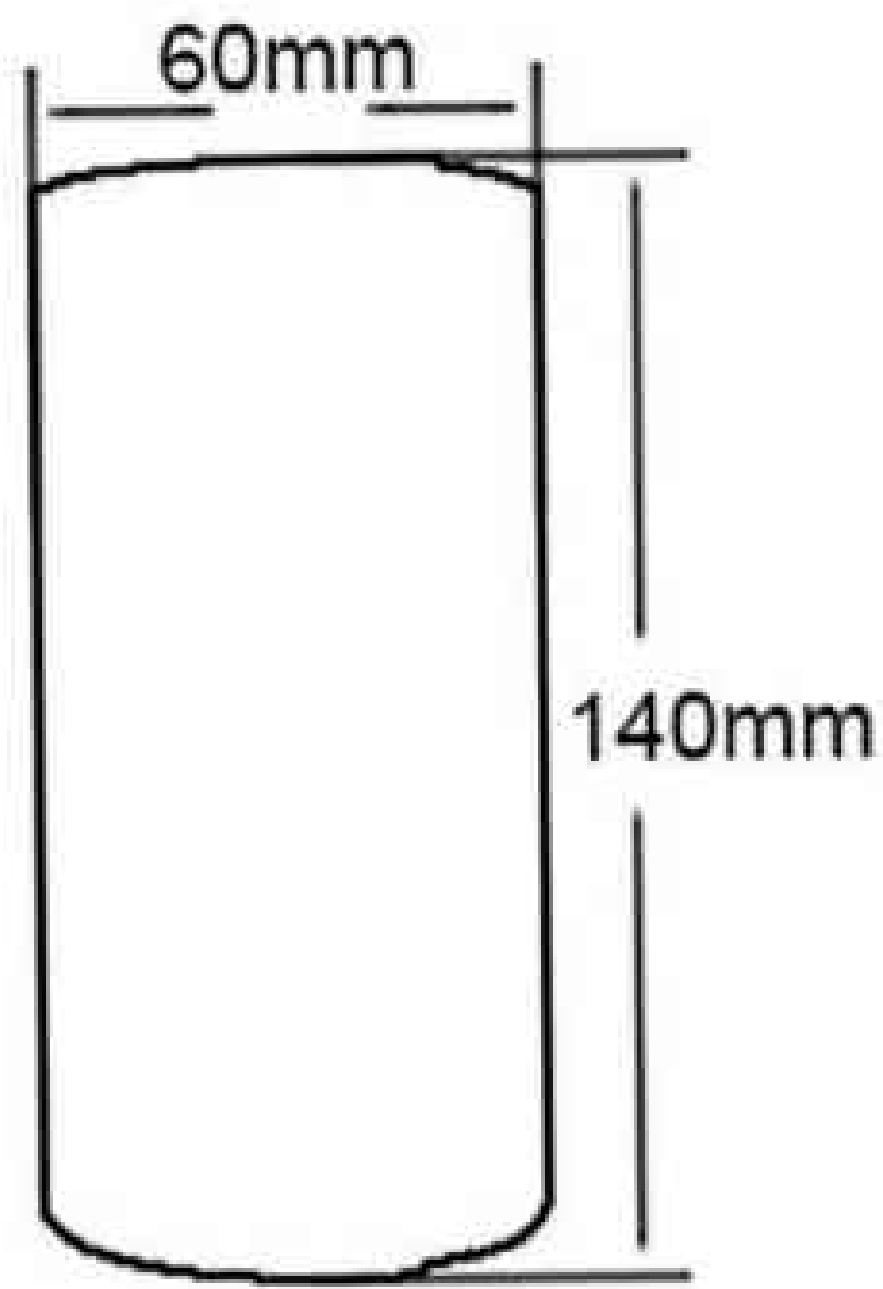

Water stone