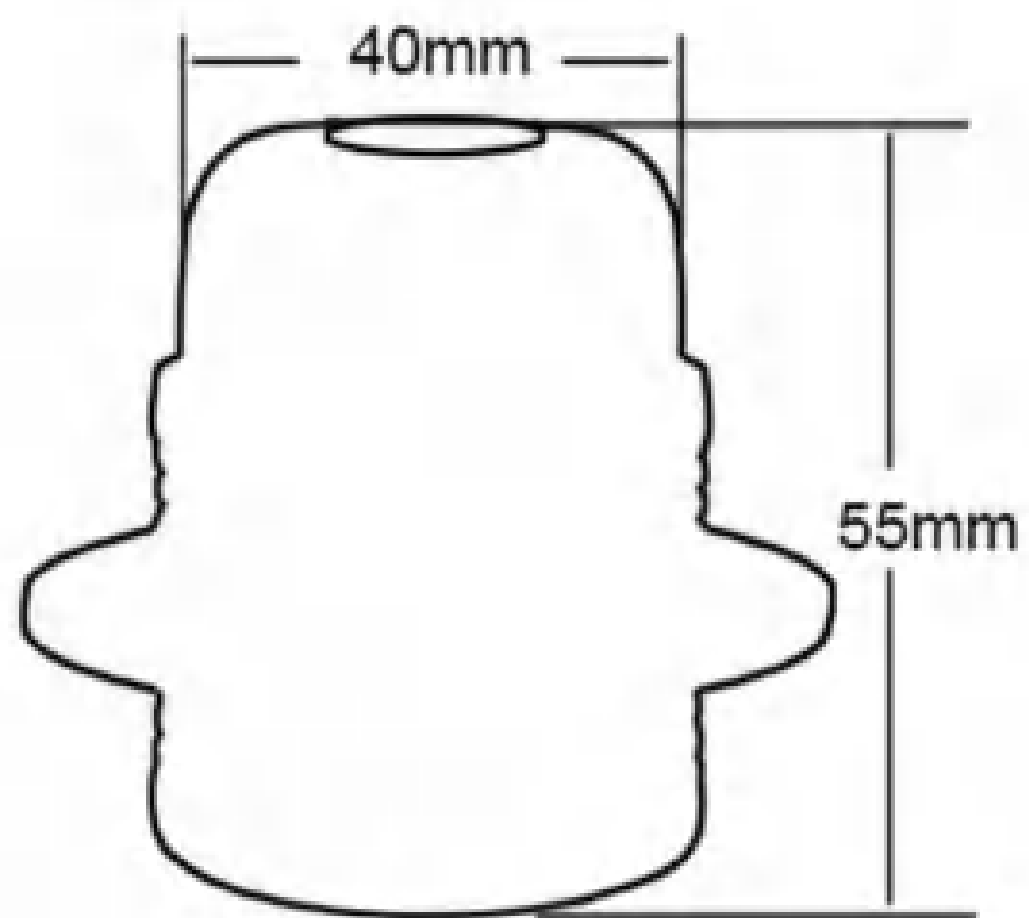

Black(EC289)

Nickel plated(EC290)

Raw steel(EC291)

Cylindrical metal E27 (lamp holder with 7 cm)

Cylindrical metal E27 (lamp holder with 15 cm)

Metal lampholder

E27metal lampholder (Plug in)

Brushed titanium(EC397)