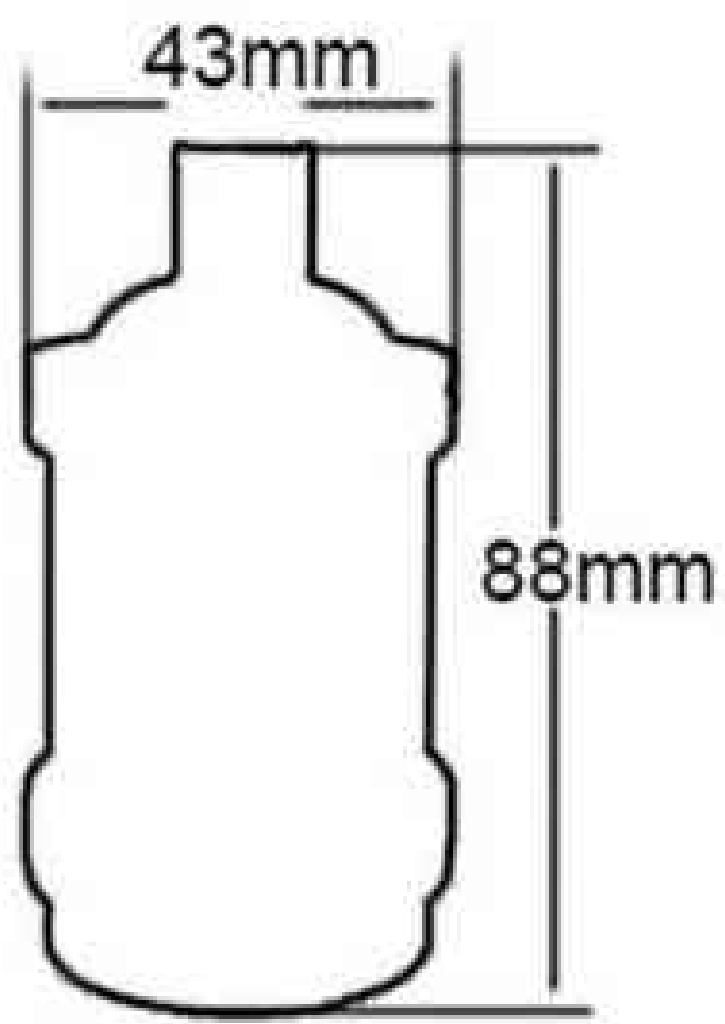

Rose gold(EC431)

Brass(EC432)

Brushed brown(EC433)

More metal lampholder designs

Chrome(EC434)

Red bronze(EC435)

Bronze(EC436)

Brushed copper(EC437)