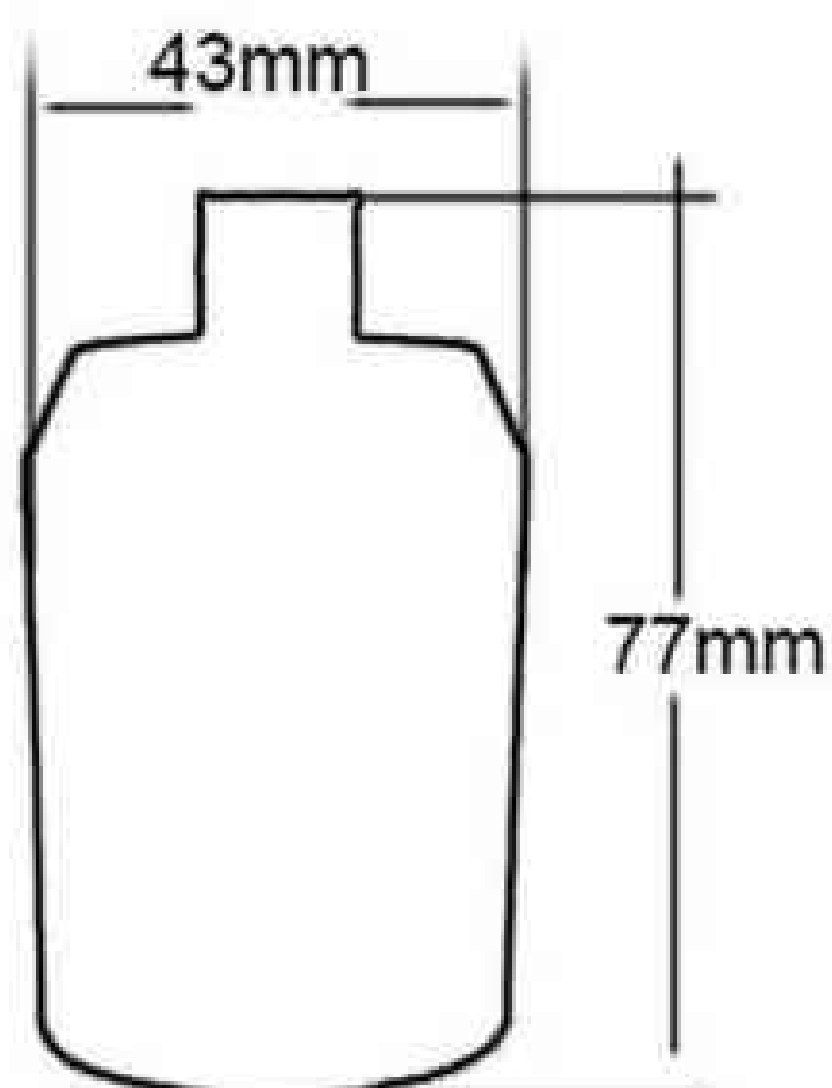

Brushed copper(EC457)

Mat satin(EC458)

Copper(EC459)

Brass(EC460)

Brushed copper(EC461)

More metal lampholder design

Satin(EC462)

Copper(EC463)