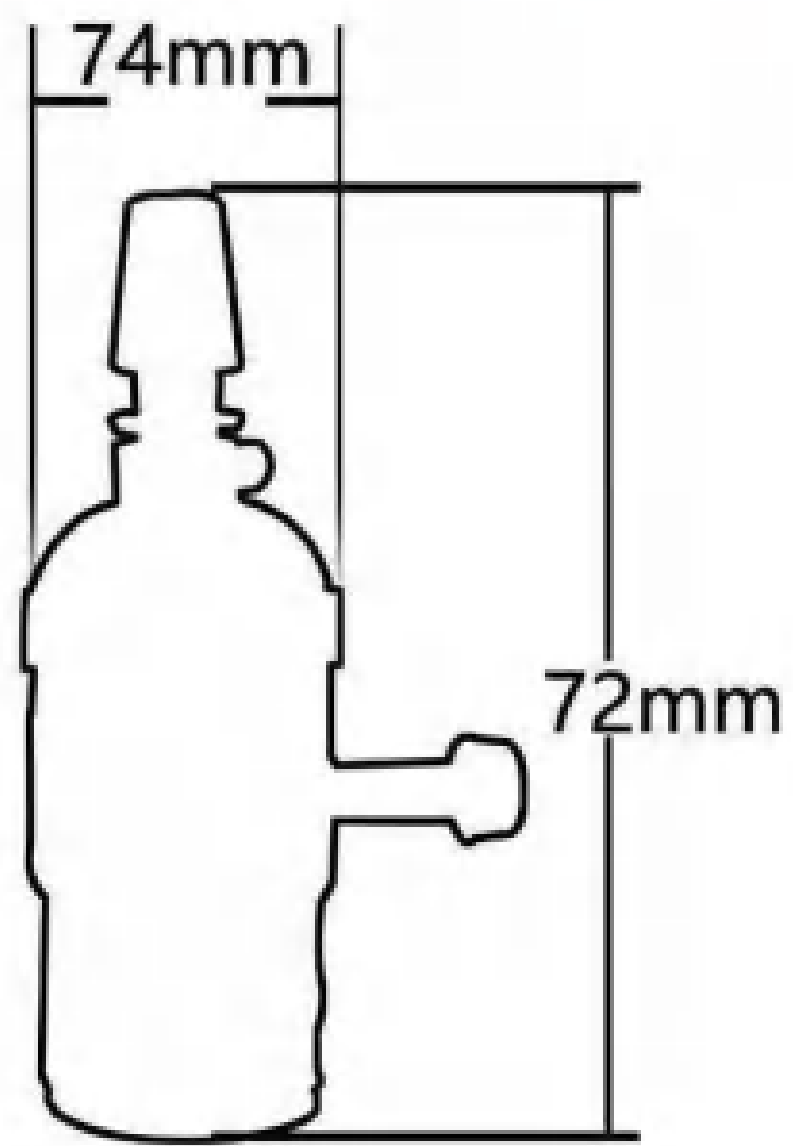

BAKELITE LAMPHOLDER

Gold(EC377)