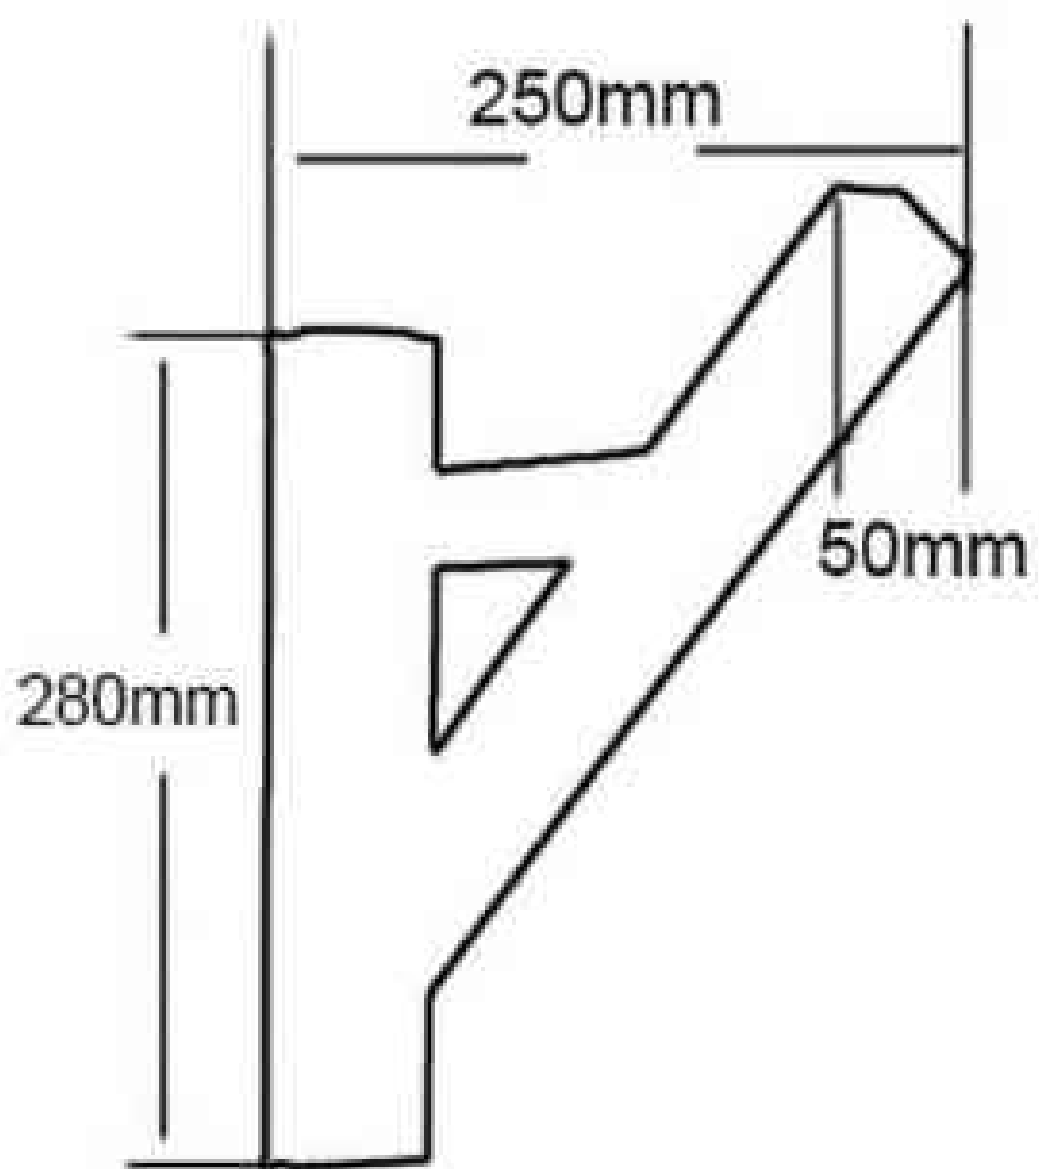

Natural(EC1082)

Wood