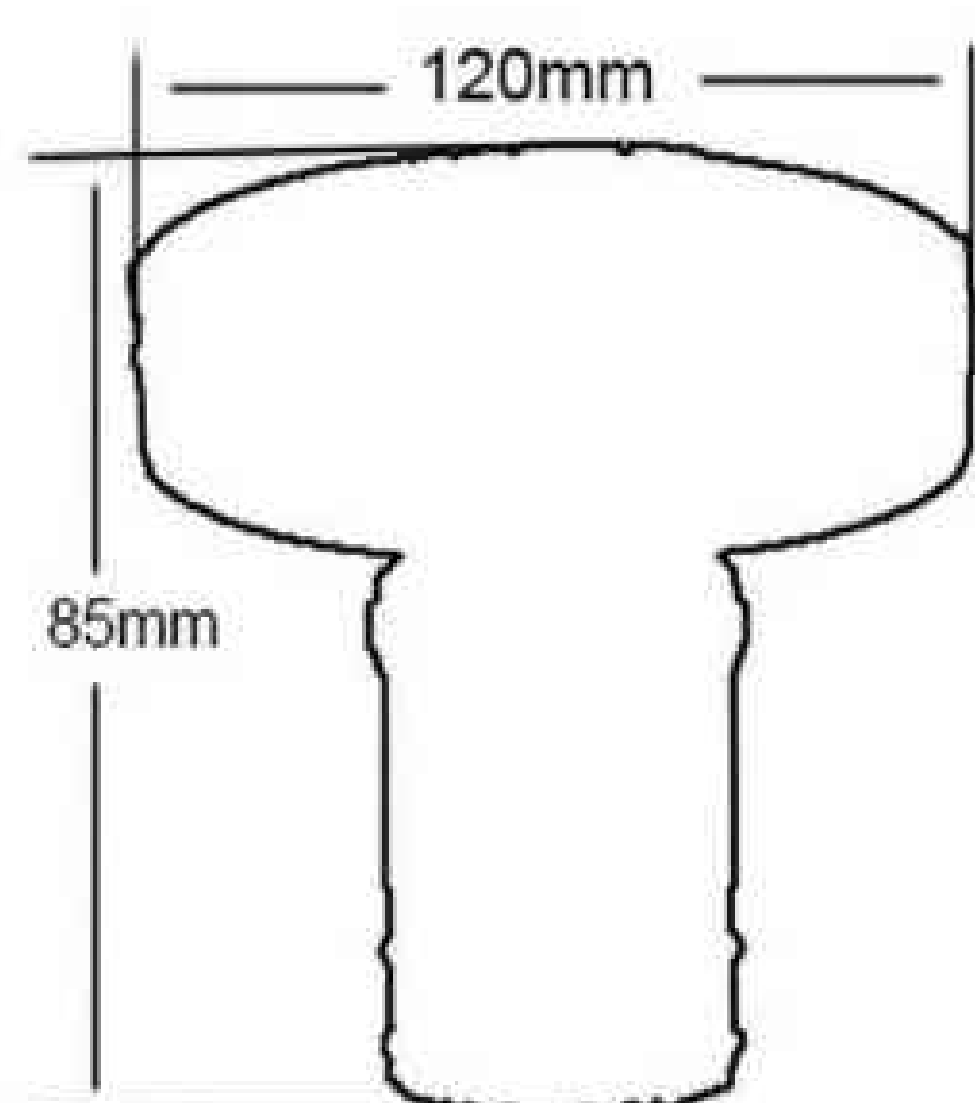

Copper(EC1040)