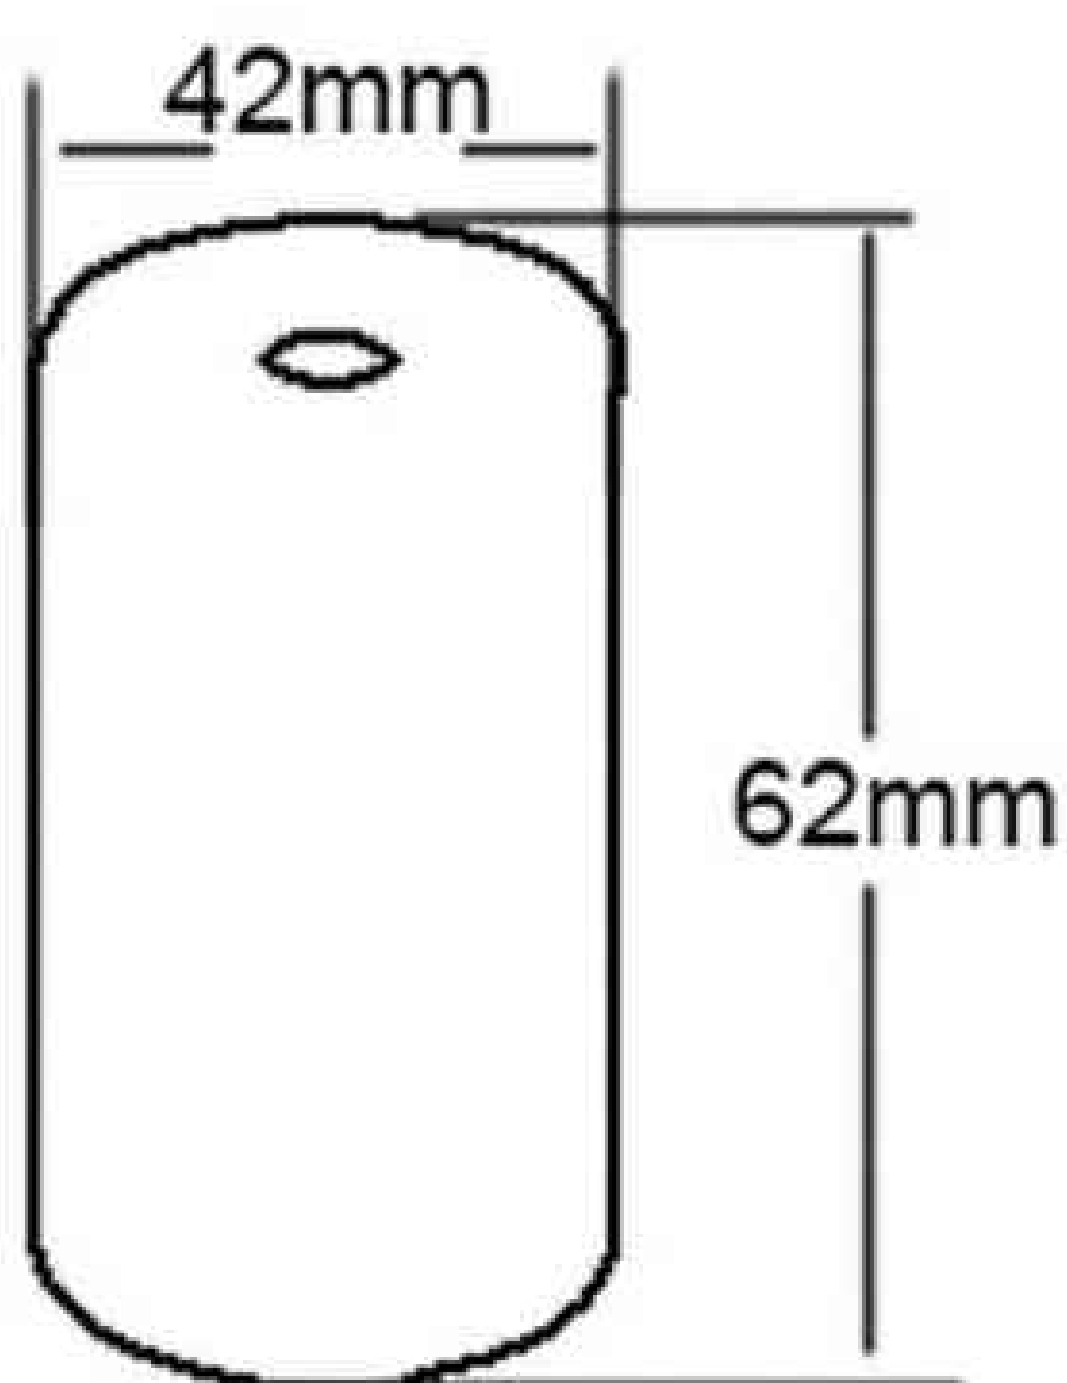

Black(EC289)

Nickel plated(EC290)

Raw steel(EC291)

Cylindrical metal E27 (lamp holder with 7 cm)

Cylindrical metal E27 (lamp holder with 15 cm)

Metal lampholder

E27metal lampholder (Plug in)

Brushed titanium(EC397)