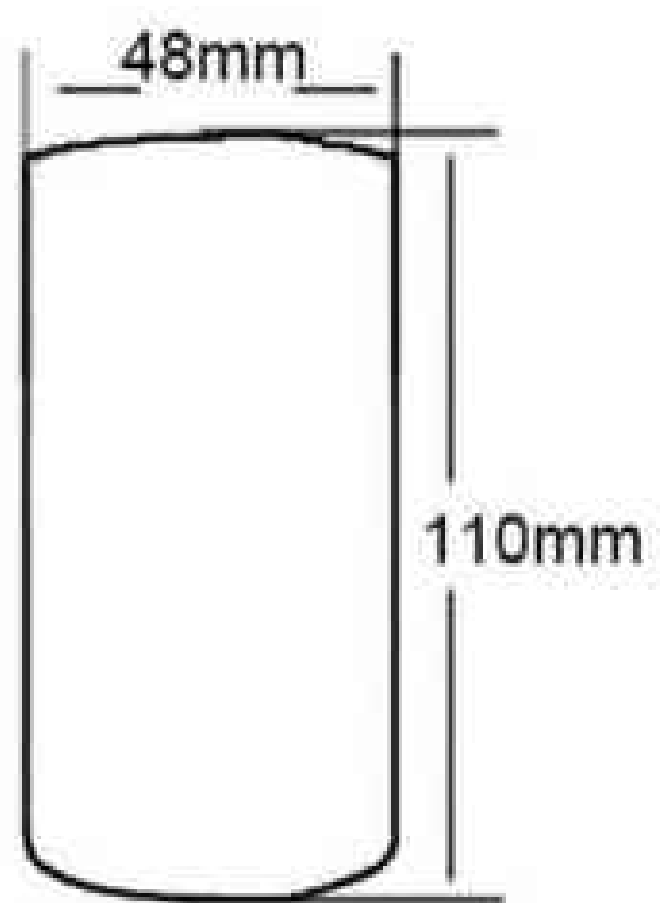

Plastic - Aluminum tube lamp holder (Plastic/Metal)

Black pearl(EC669)