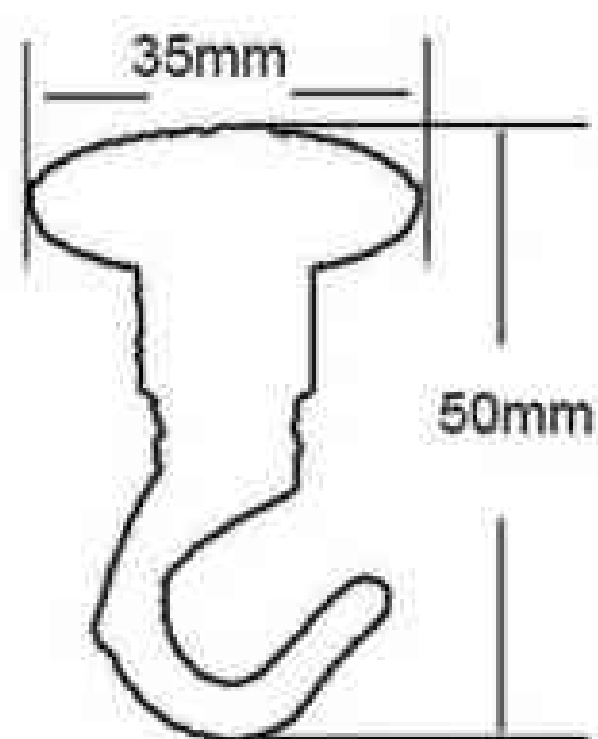

Satin(EC885A)

Black(EC886A)

Metal