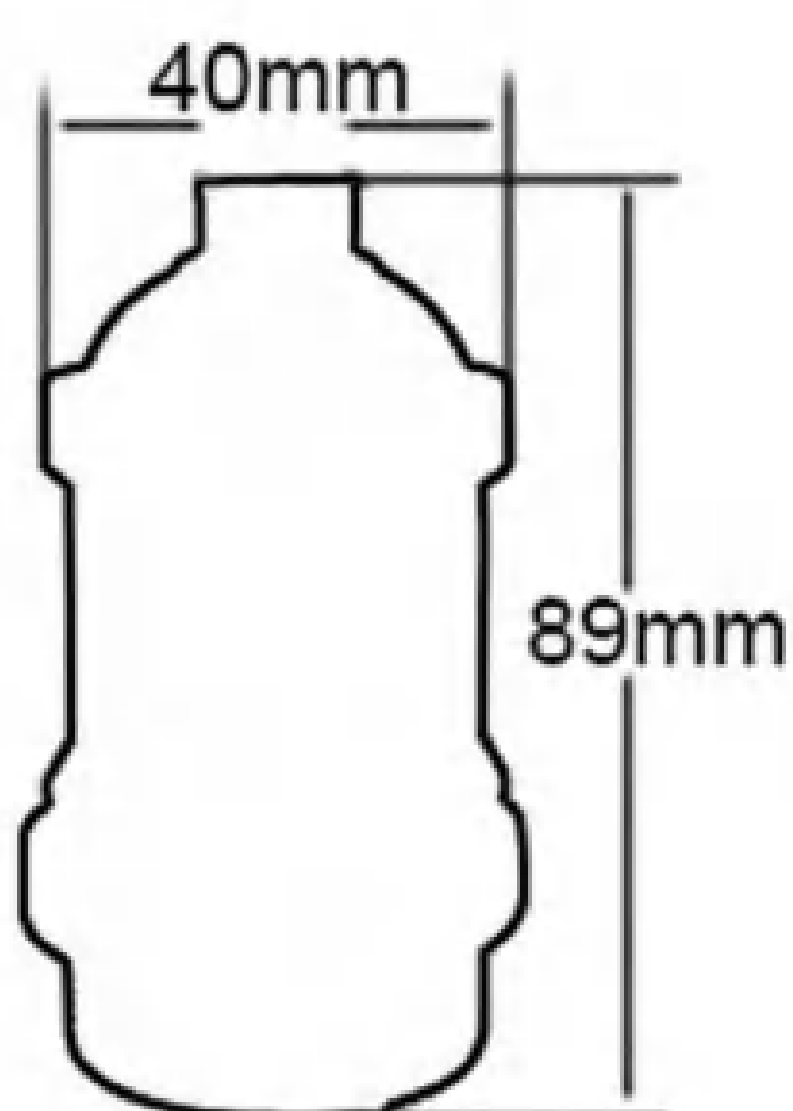

More aluminum lampholder designs