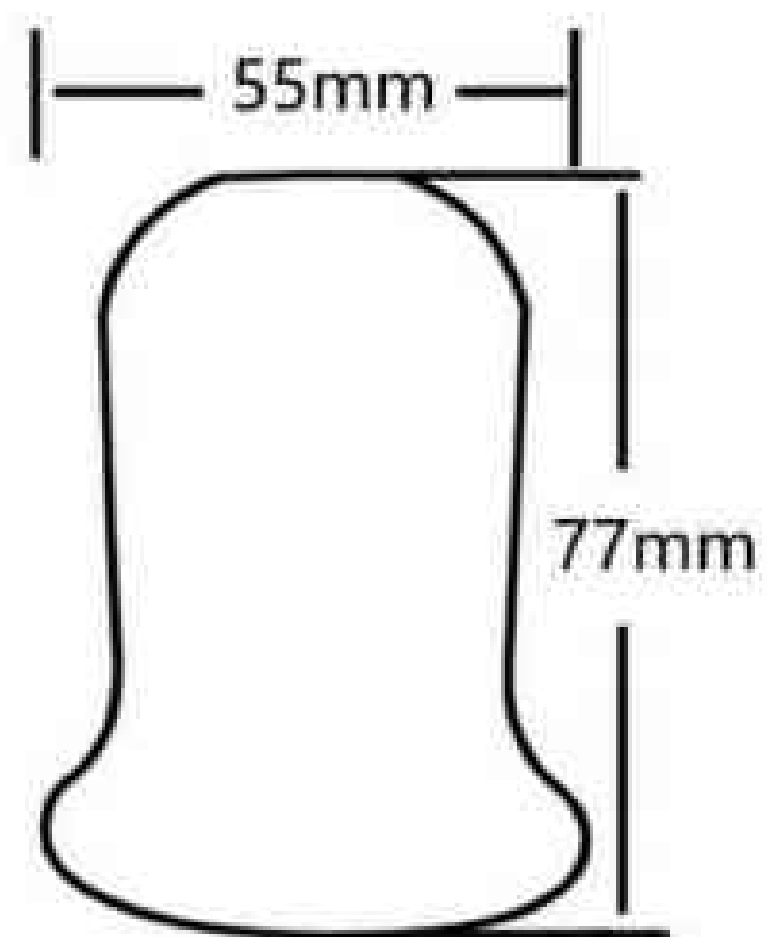

Chrome (EC1723)