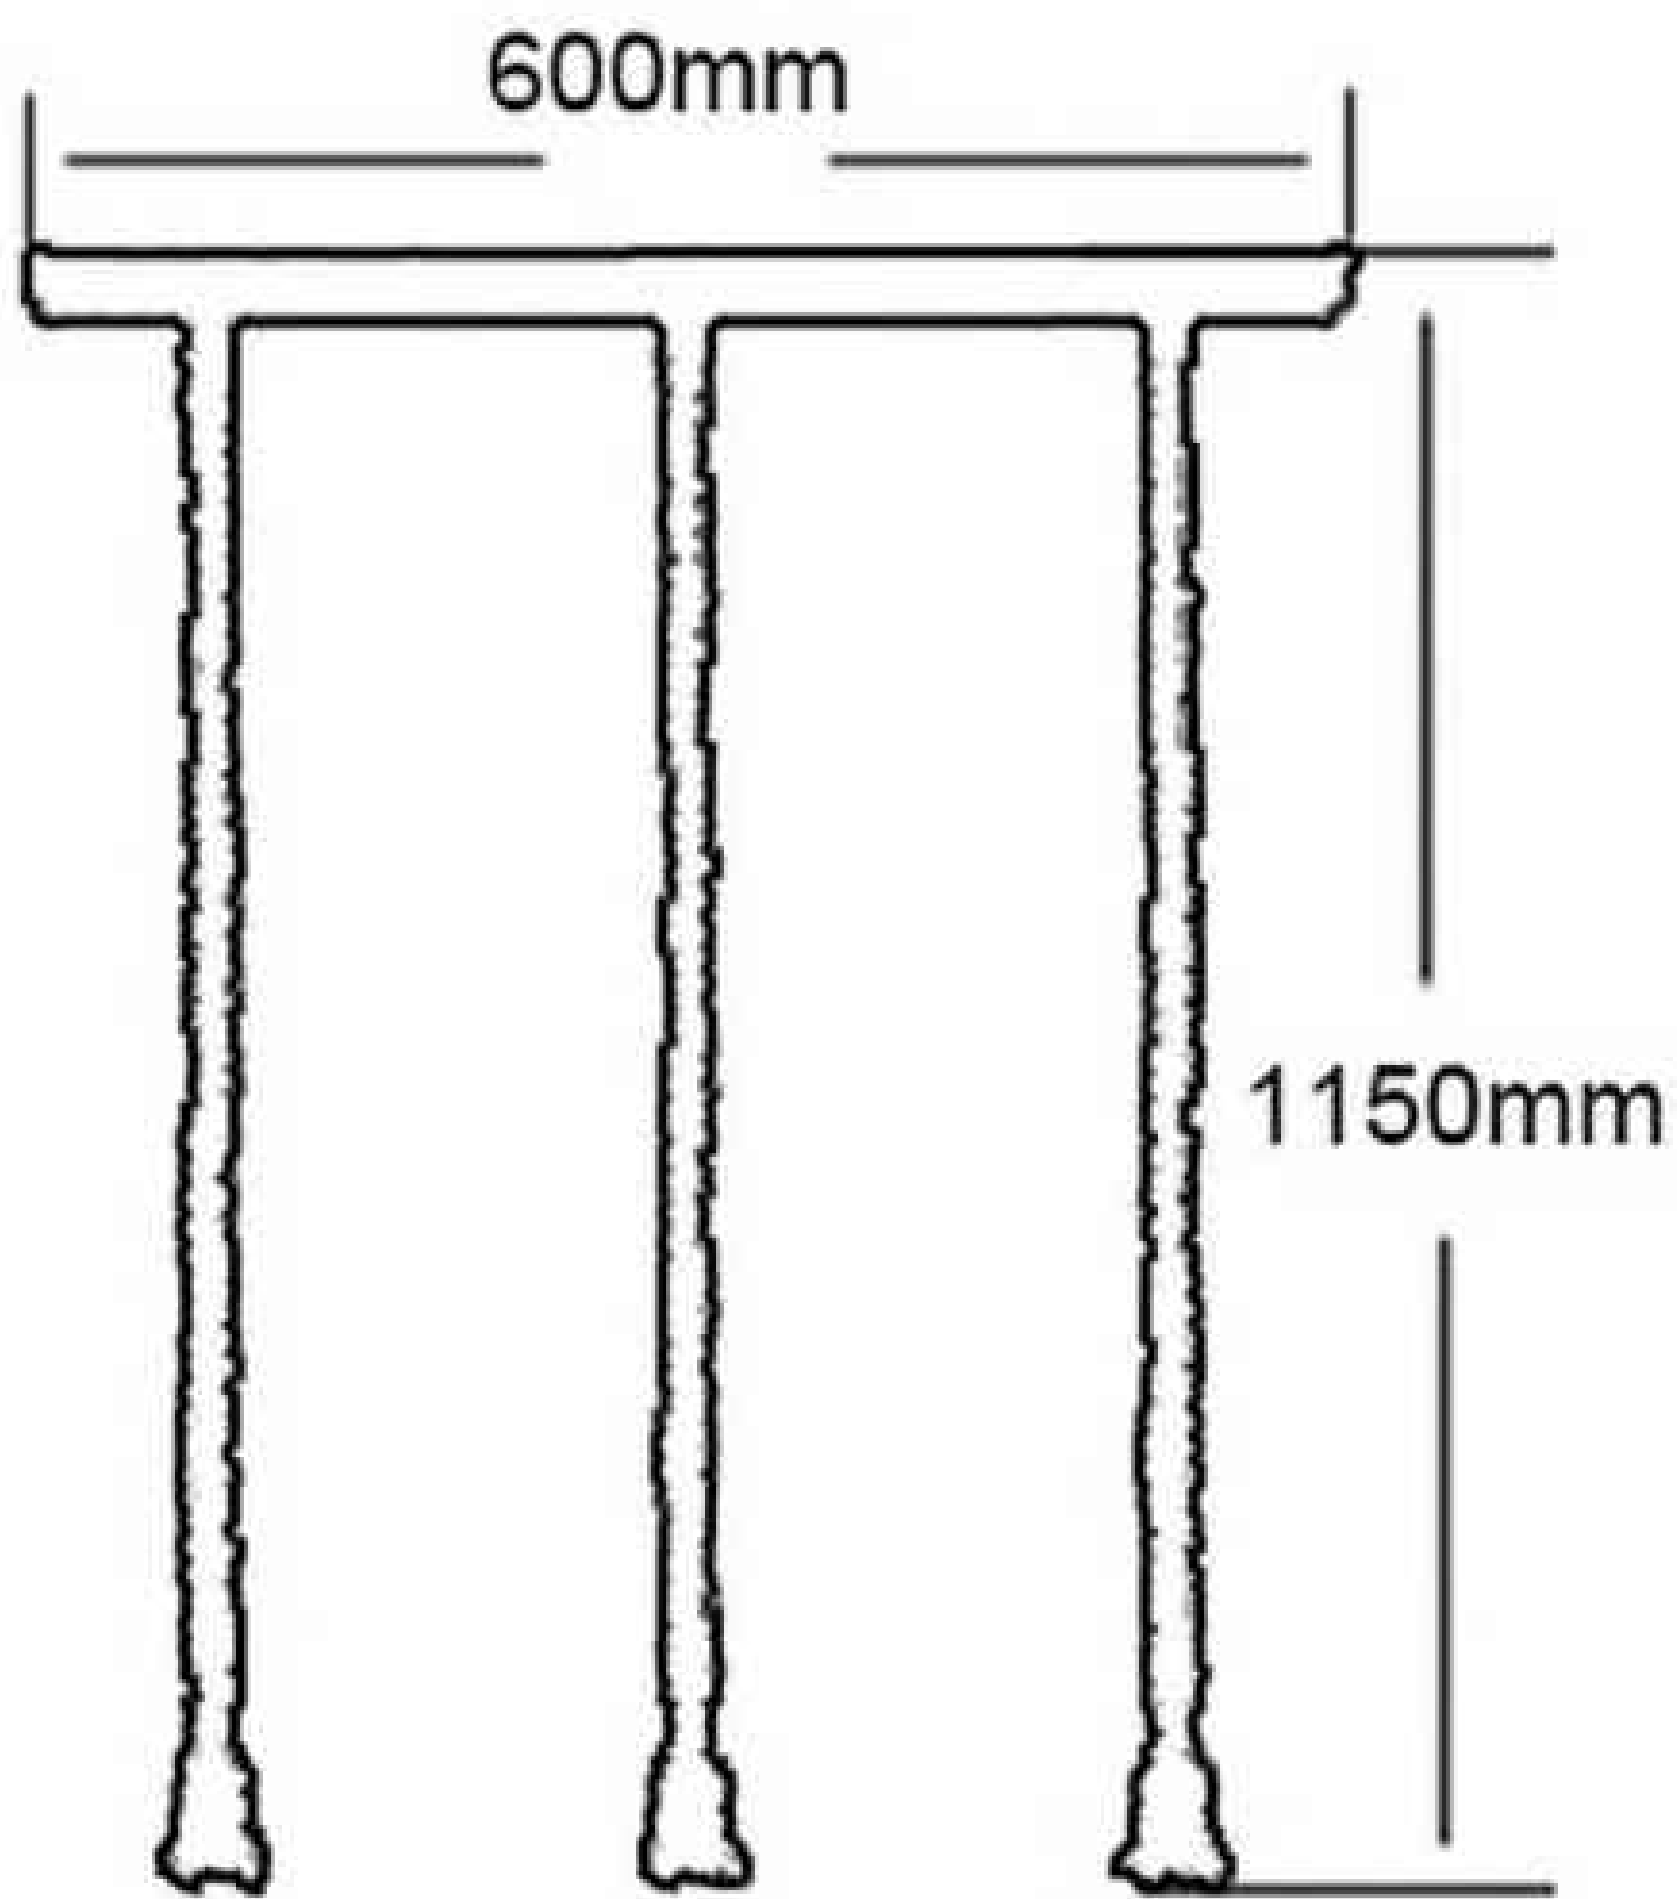

Cotton, Hemprope pendaant

White(EC1062)