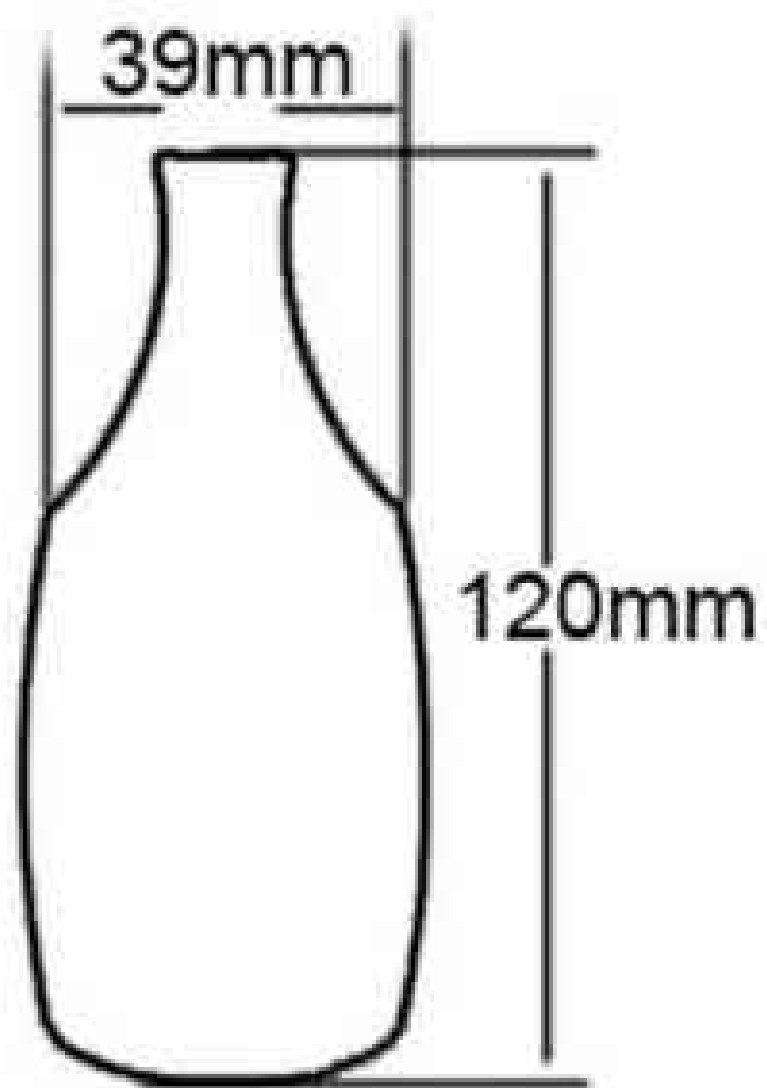

Rose gold(EC431)

Brass(EC432)

Brushed brown(EC433)

More metal lampholder designs

Chrome(EC434)

Red bronze(EC435)

Bronze(EC436)

Brushed copper(EC437)