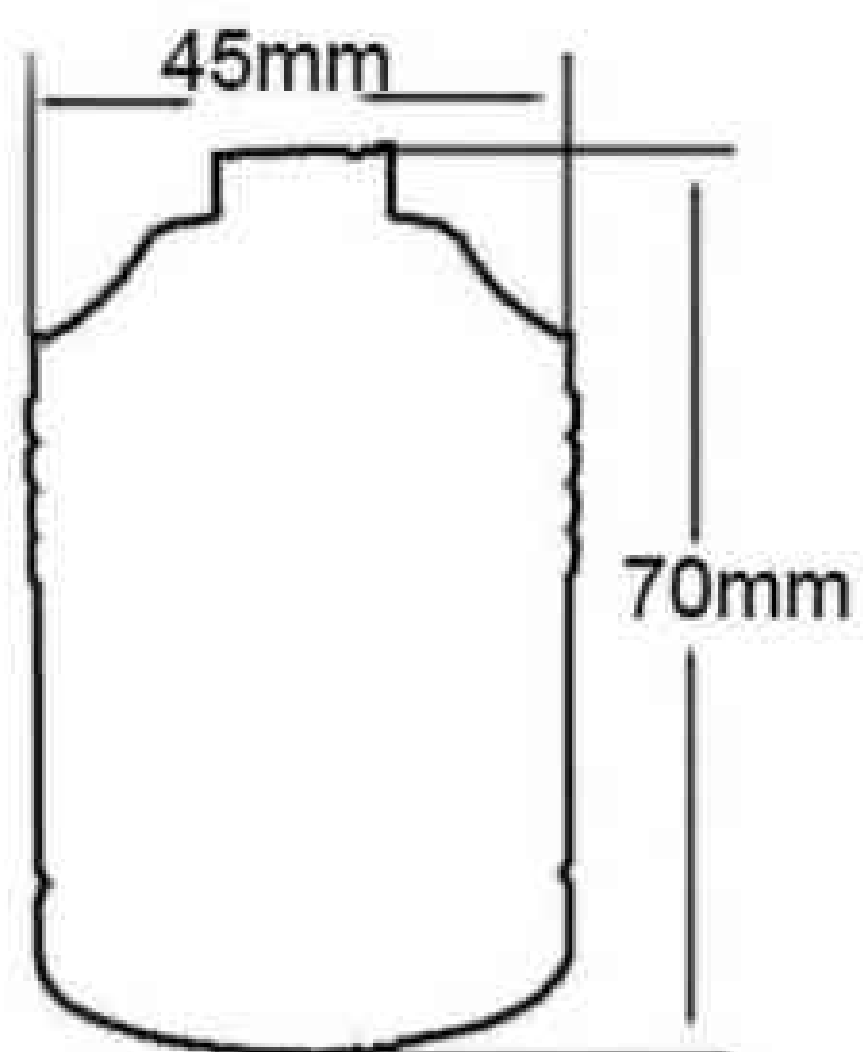

More metal lampholder design