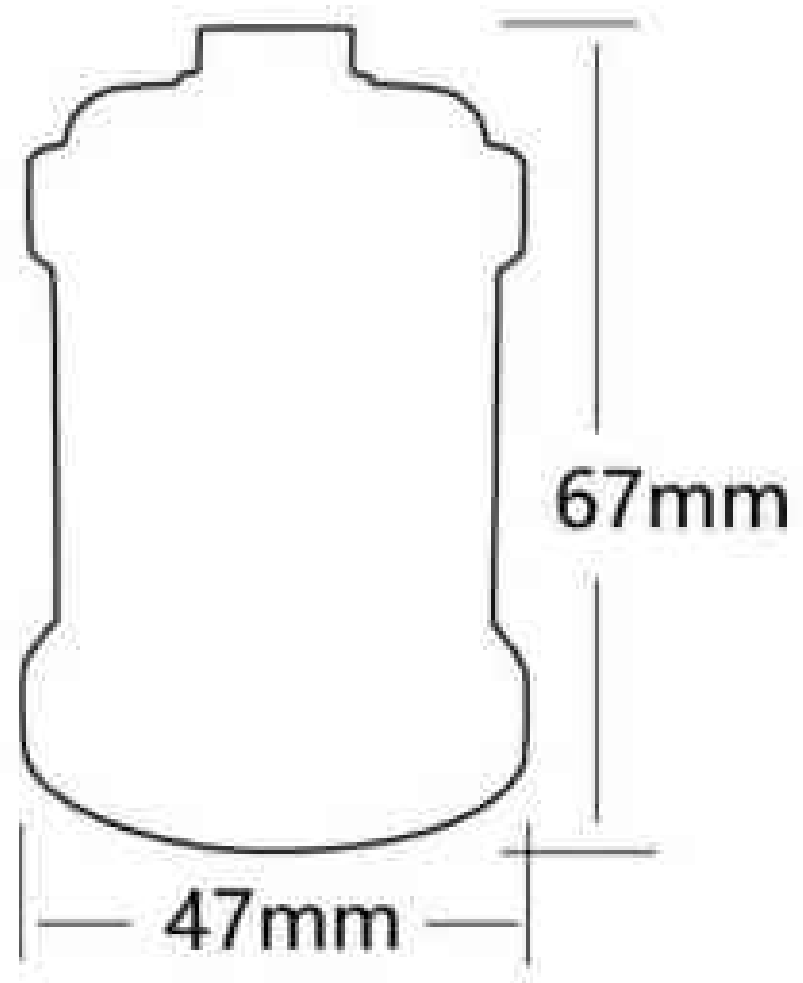

Black(EC1723)