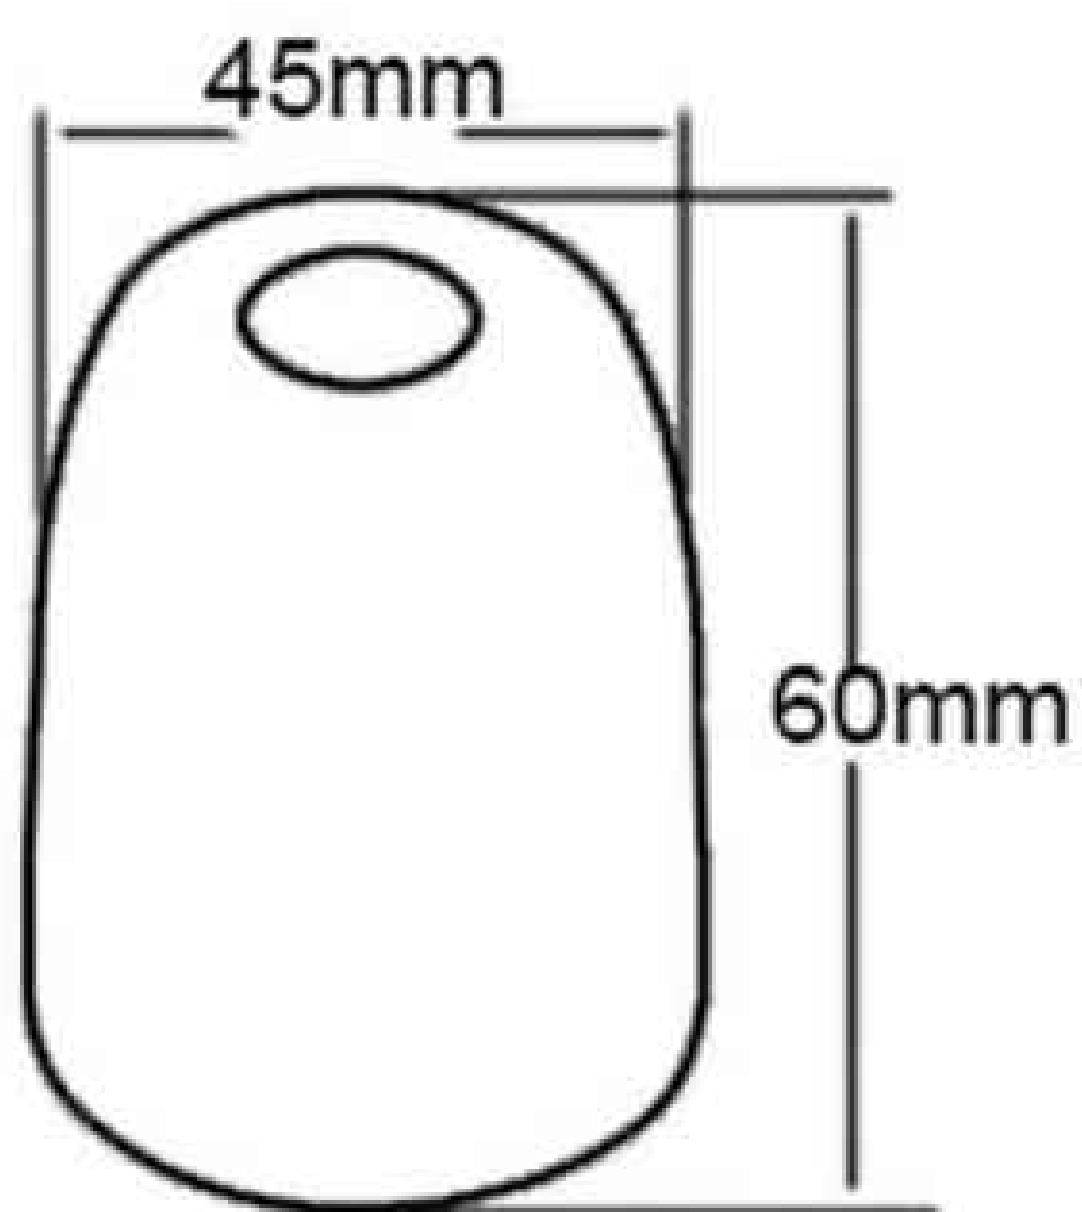

Porcelain E27 lamp