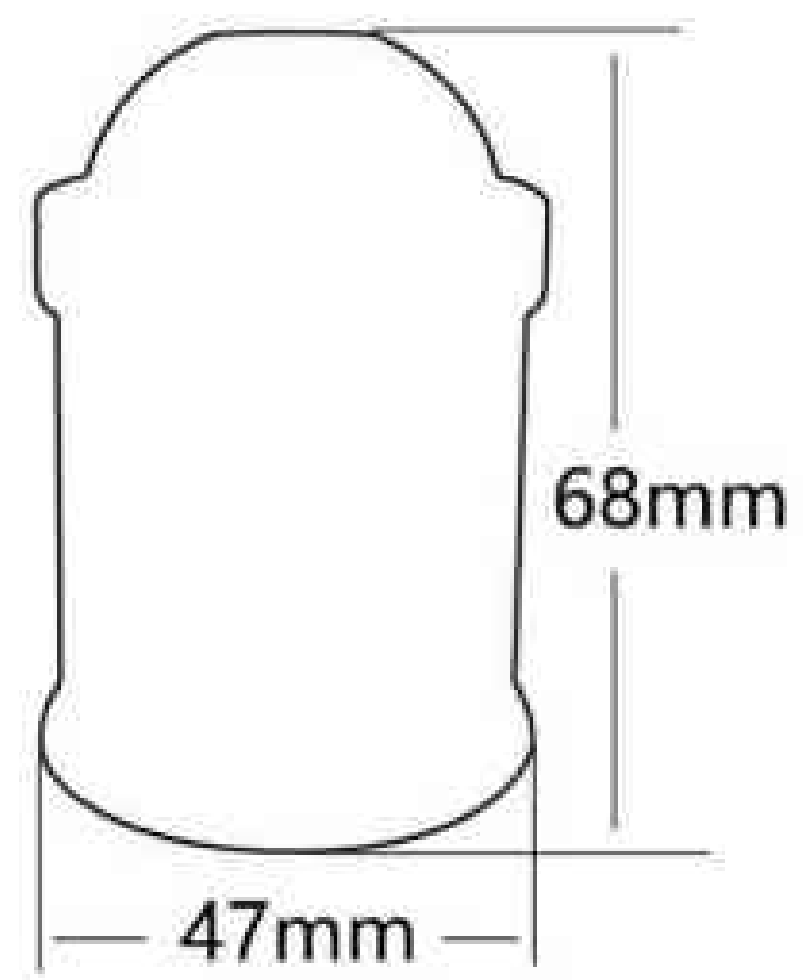

Red bronze(EC1727)