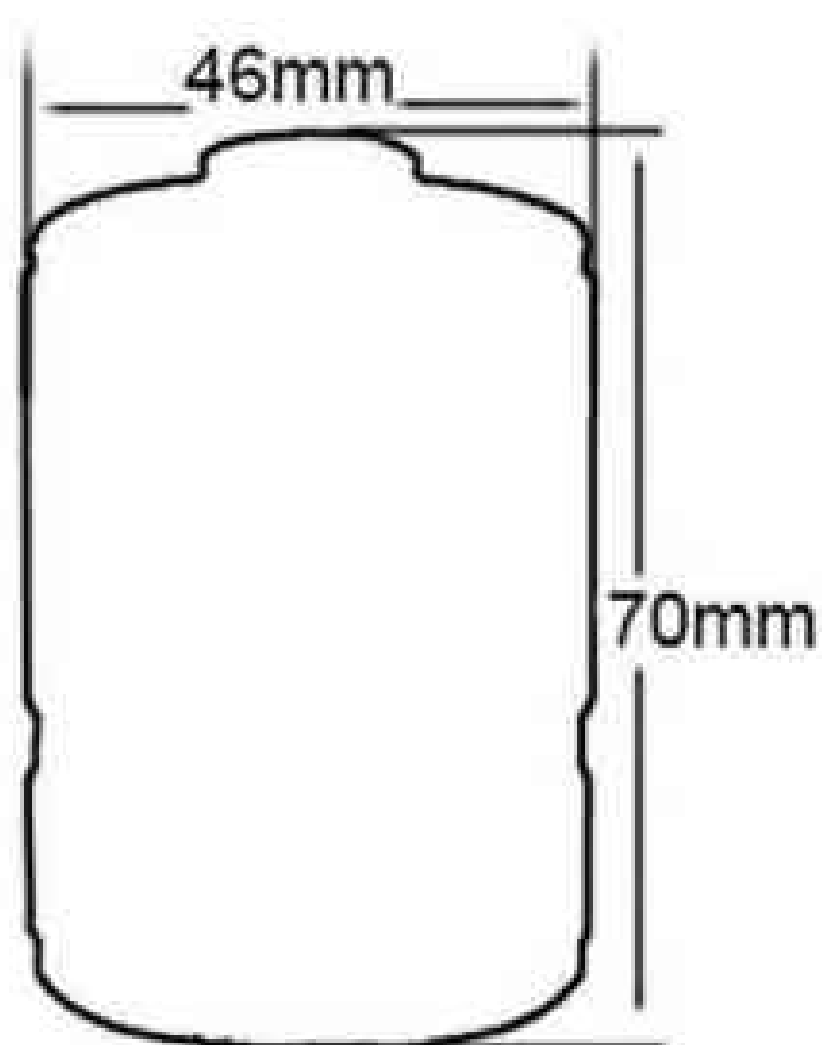

More metal lampholder design