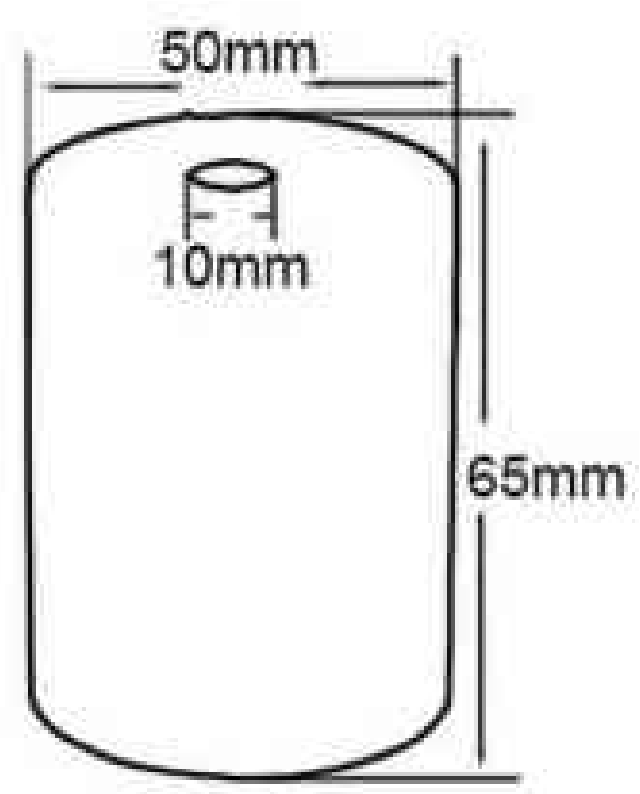

EC630(52x68mm)

EC631(50x110mm)

EC632(50x110mm)

EC633(51x110mm)

EC634(30x68mm)

Wooden E27 lamp holder

Natural wood(EC337)

Black(EC338)