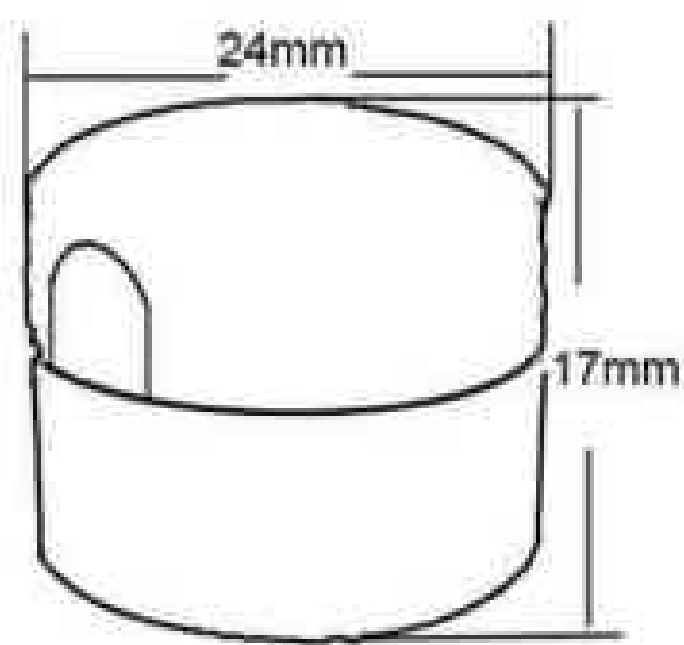

Metal

Satin(EC885A)

Black(EC886A)