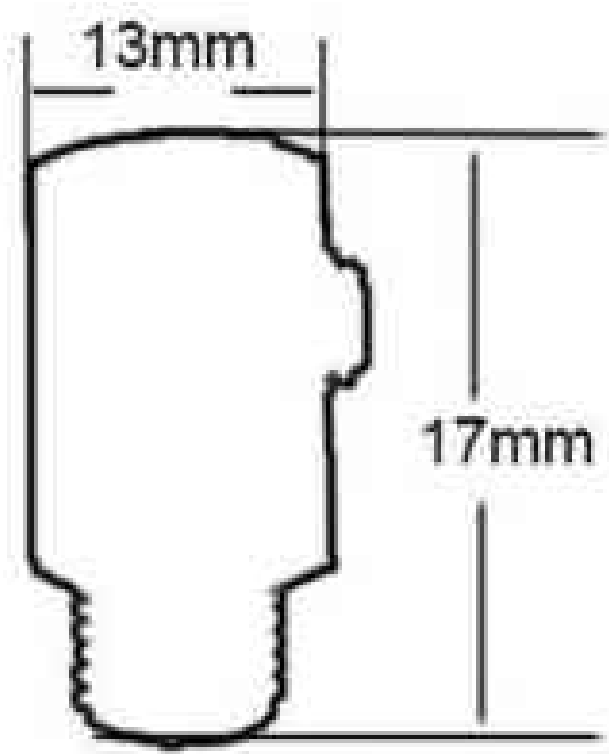

Round strain relief clamp in white metal