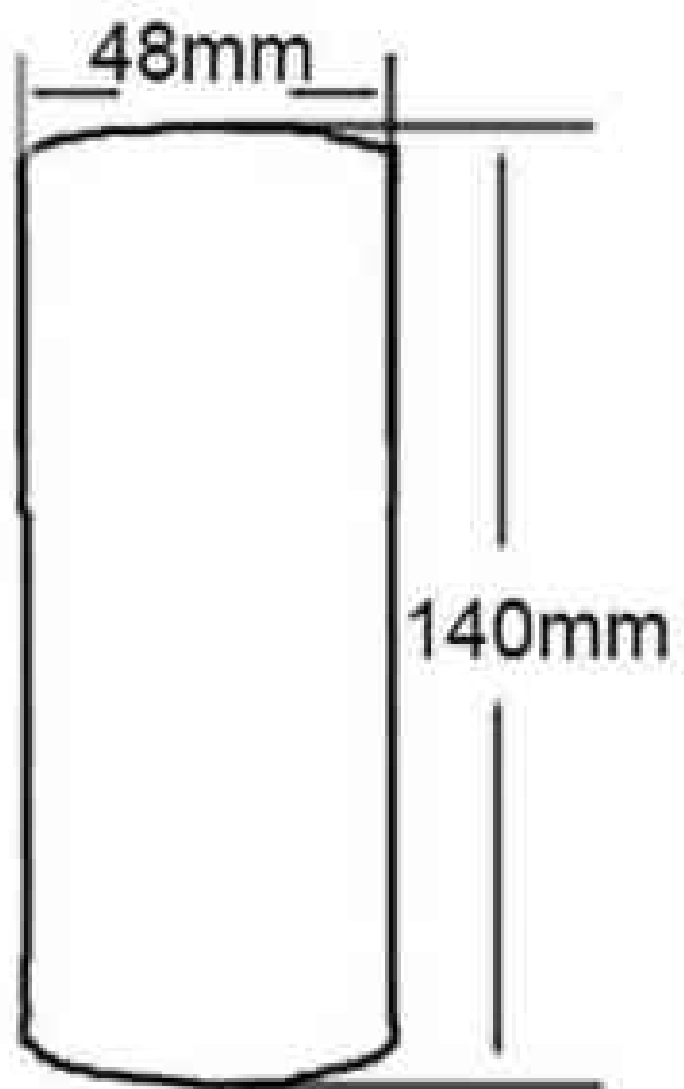

Half metal and wood

Lampholder