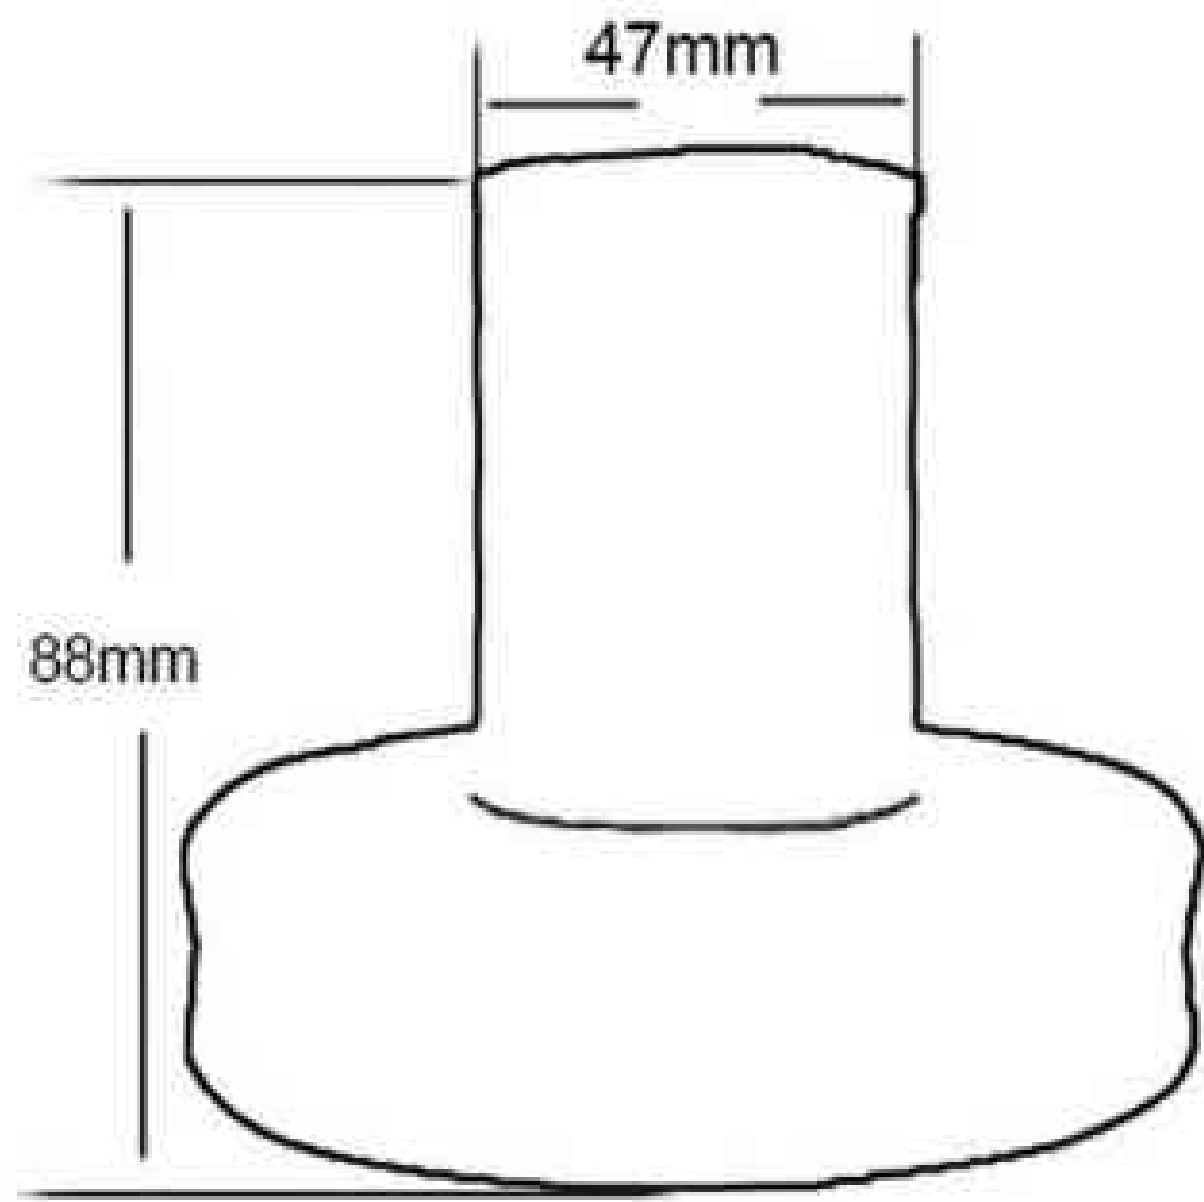

Wall/Table lamp