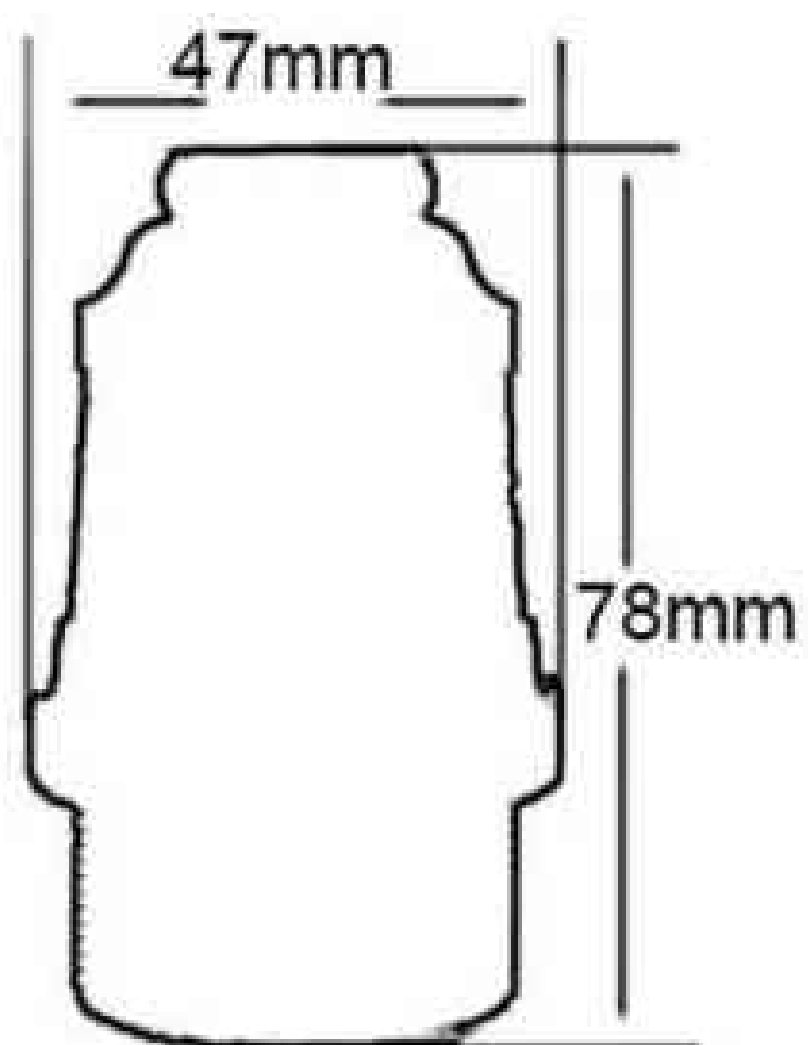

More metal lampholder design