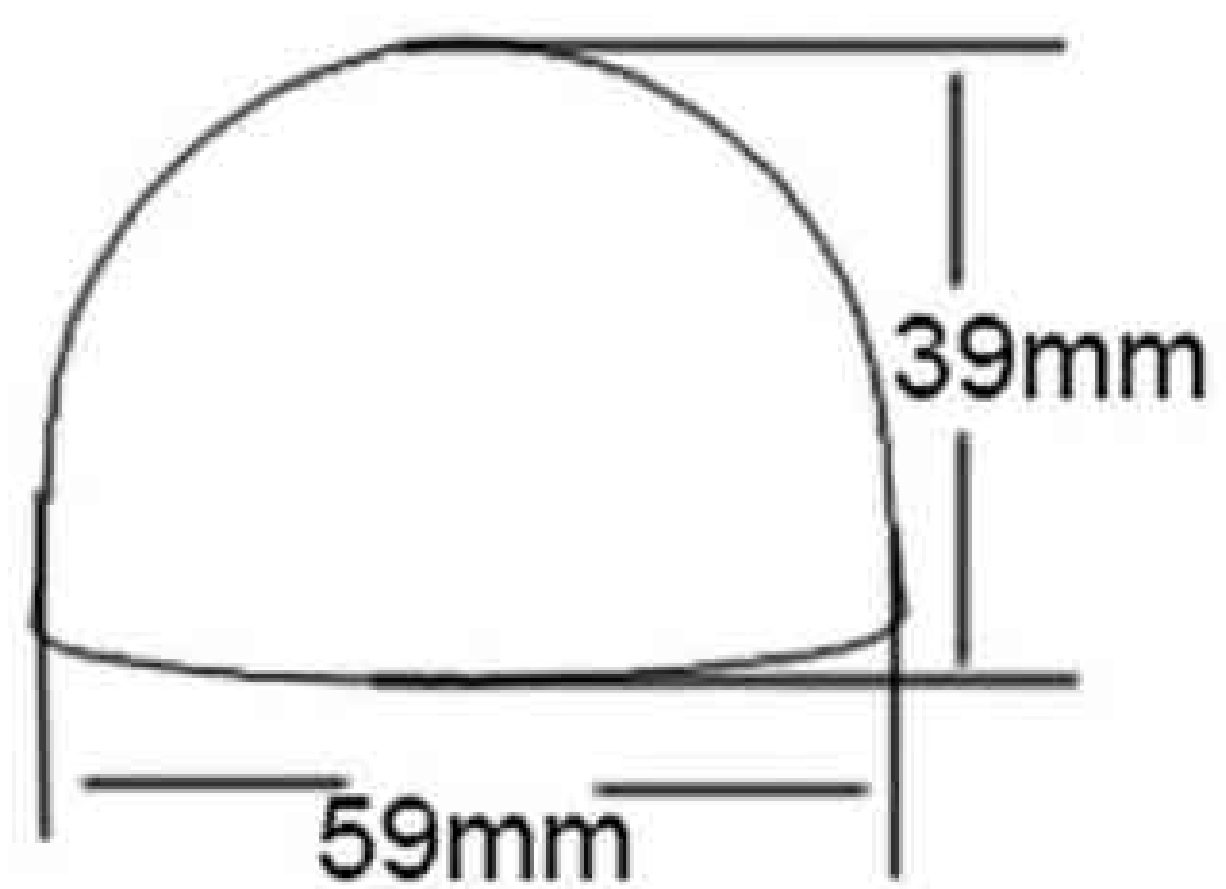

Plastic canopy