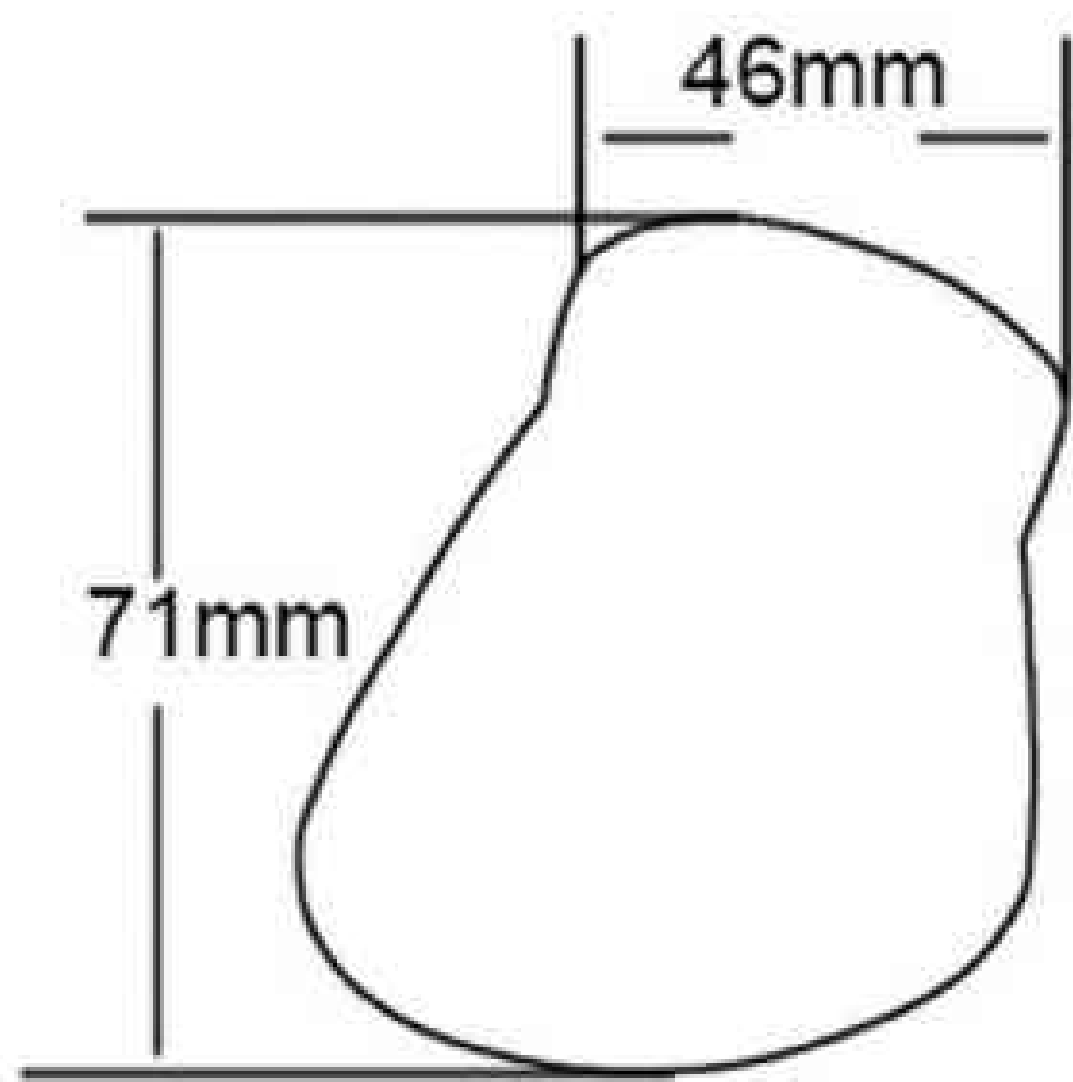

White(EC1266)