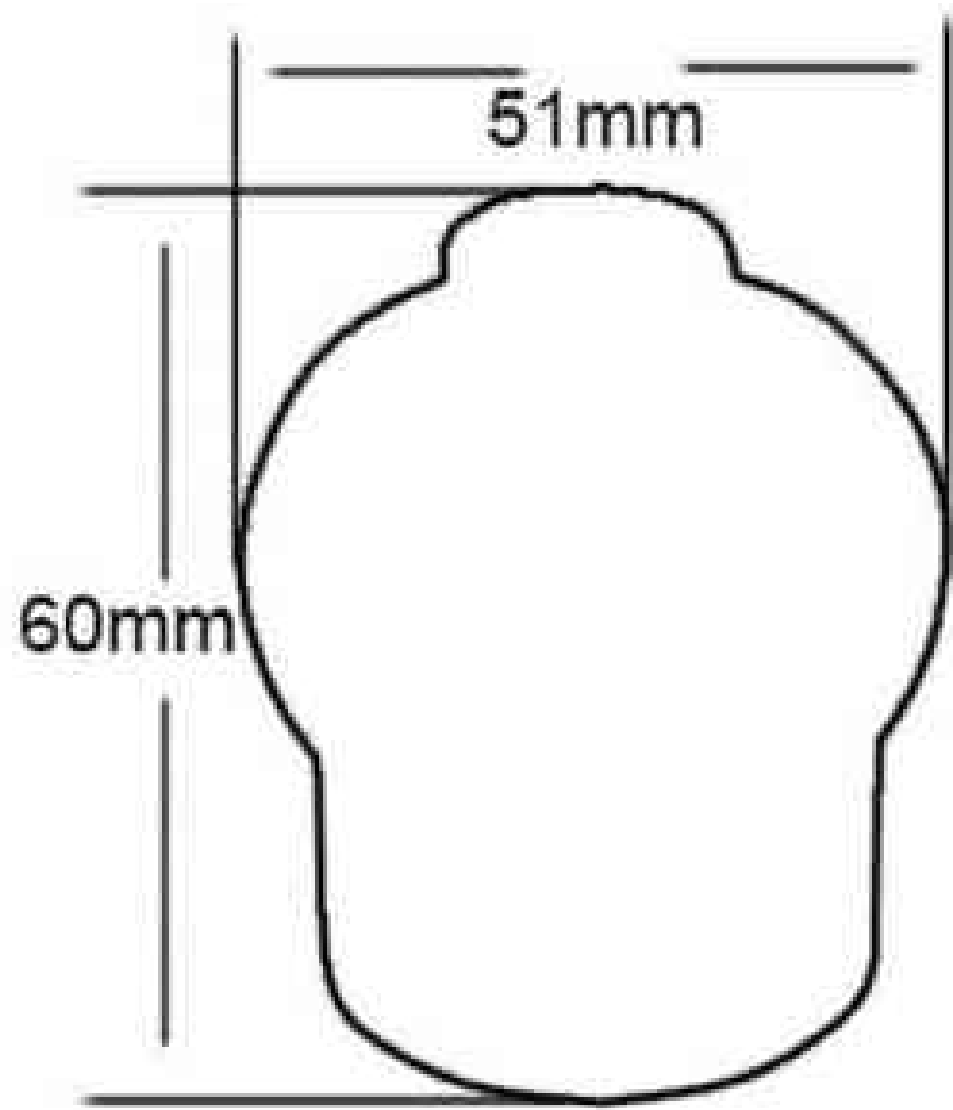

White(EC1280)