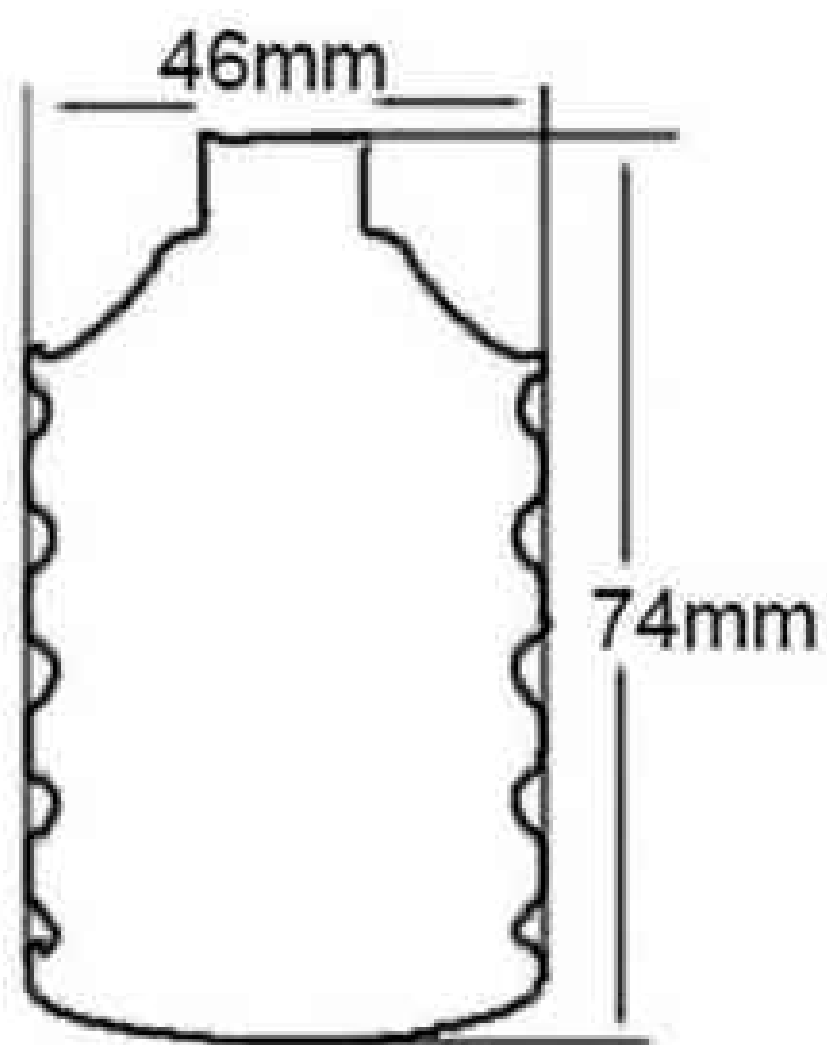

More metal lampholder design