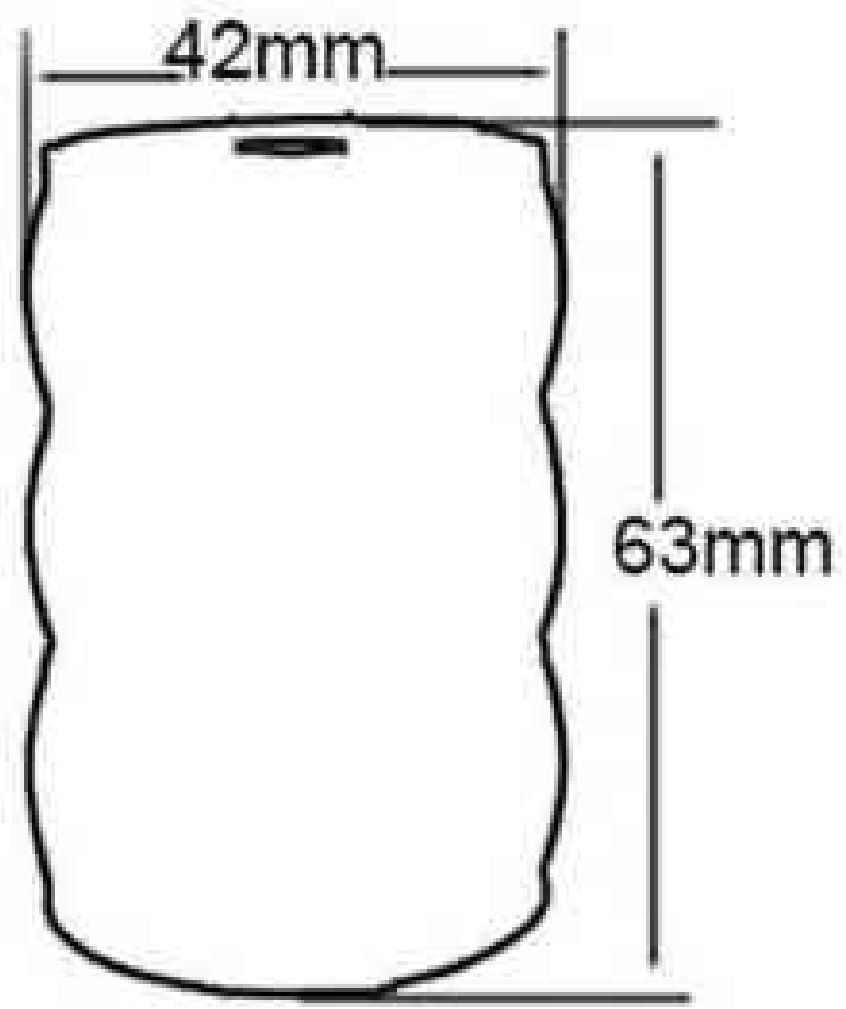

Brushed copper(EC457)

Mat satin(EC458)

Copper(EC459)

Brass(EC460)

Brushed copper(EC461)

More metal lampholder design

Satin(EC462)

Copper(EC463)