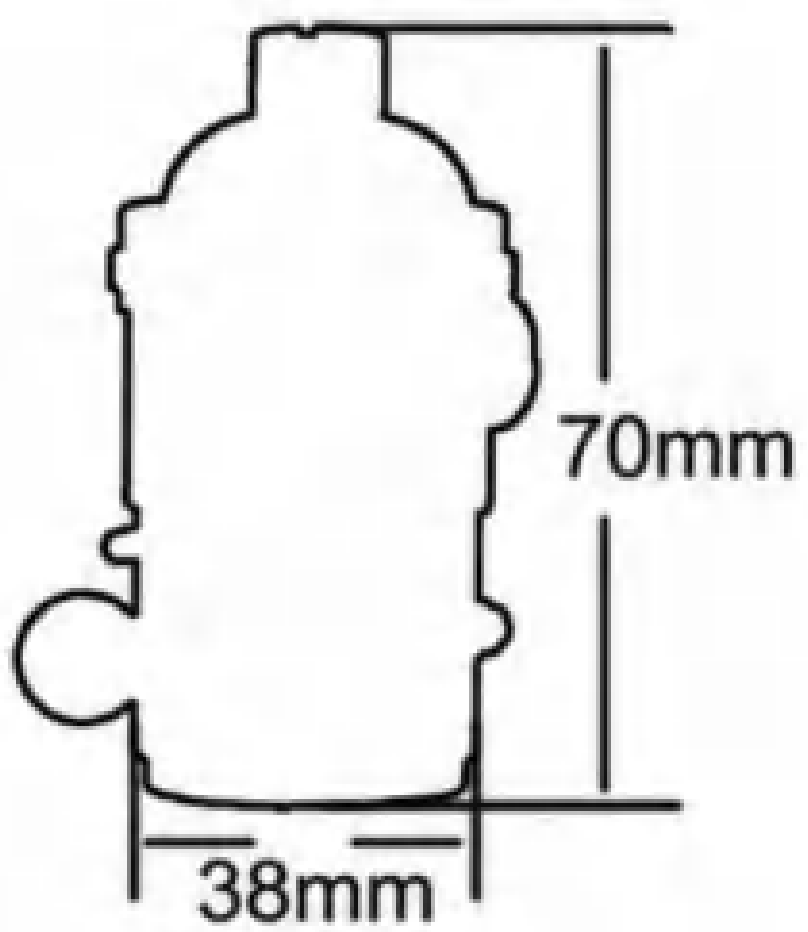

Bronze(EC1623)