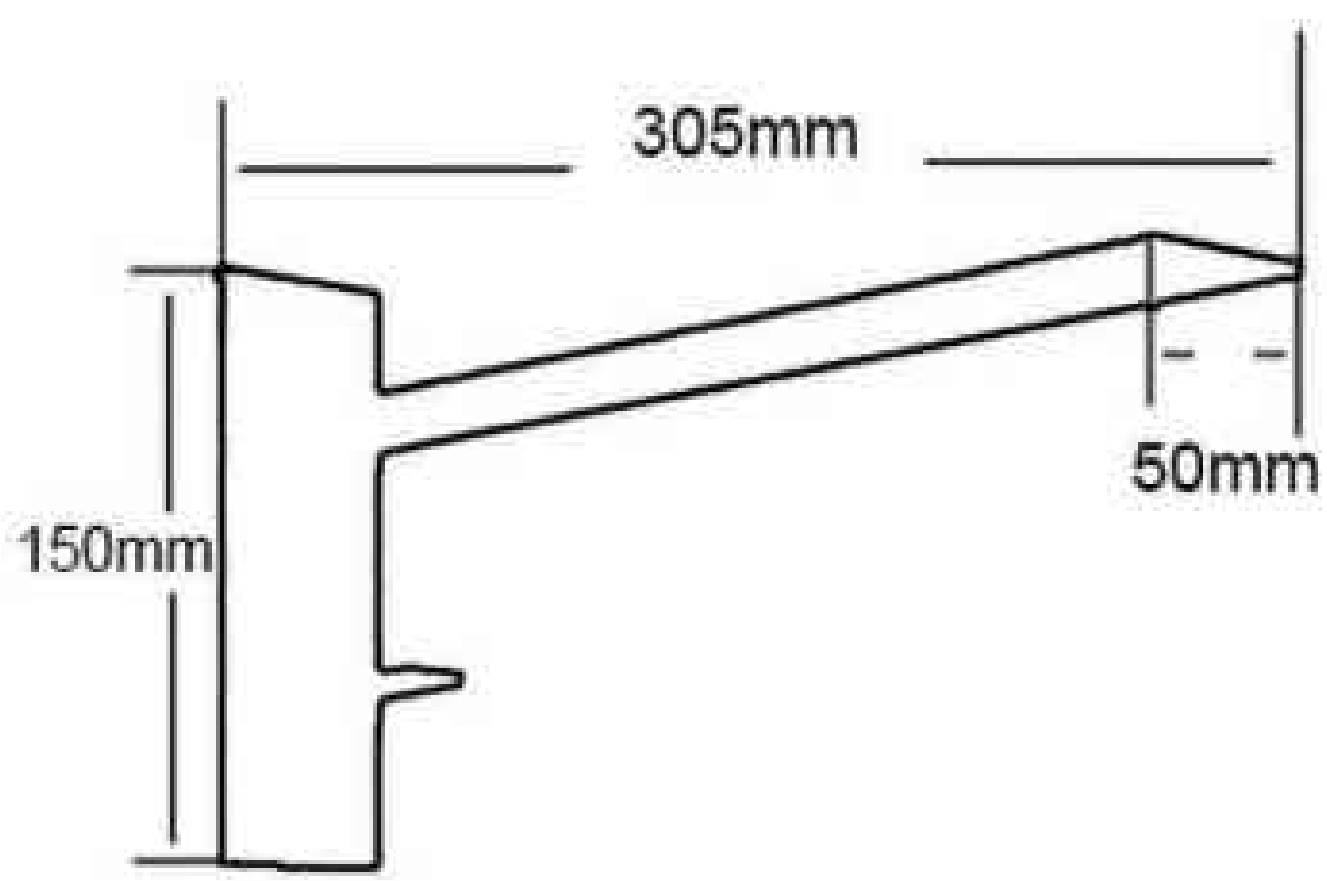

DIY WOOD WALL LAMP

Metal

Black(EC1072)