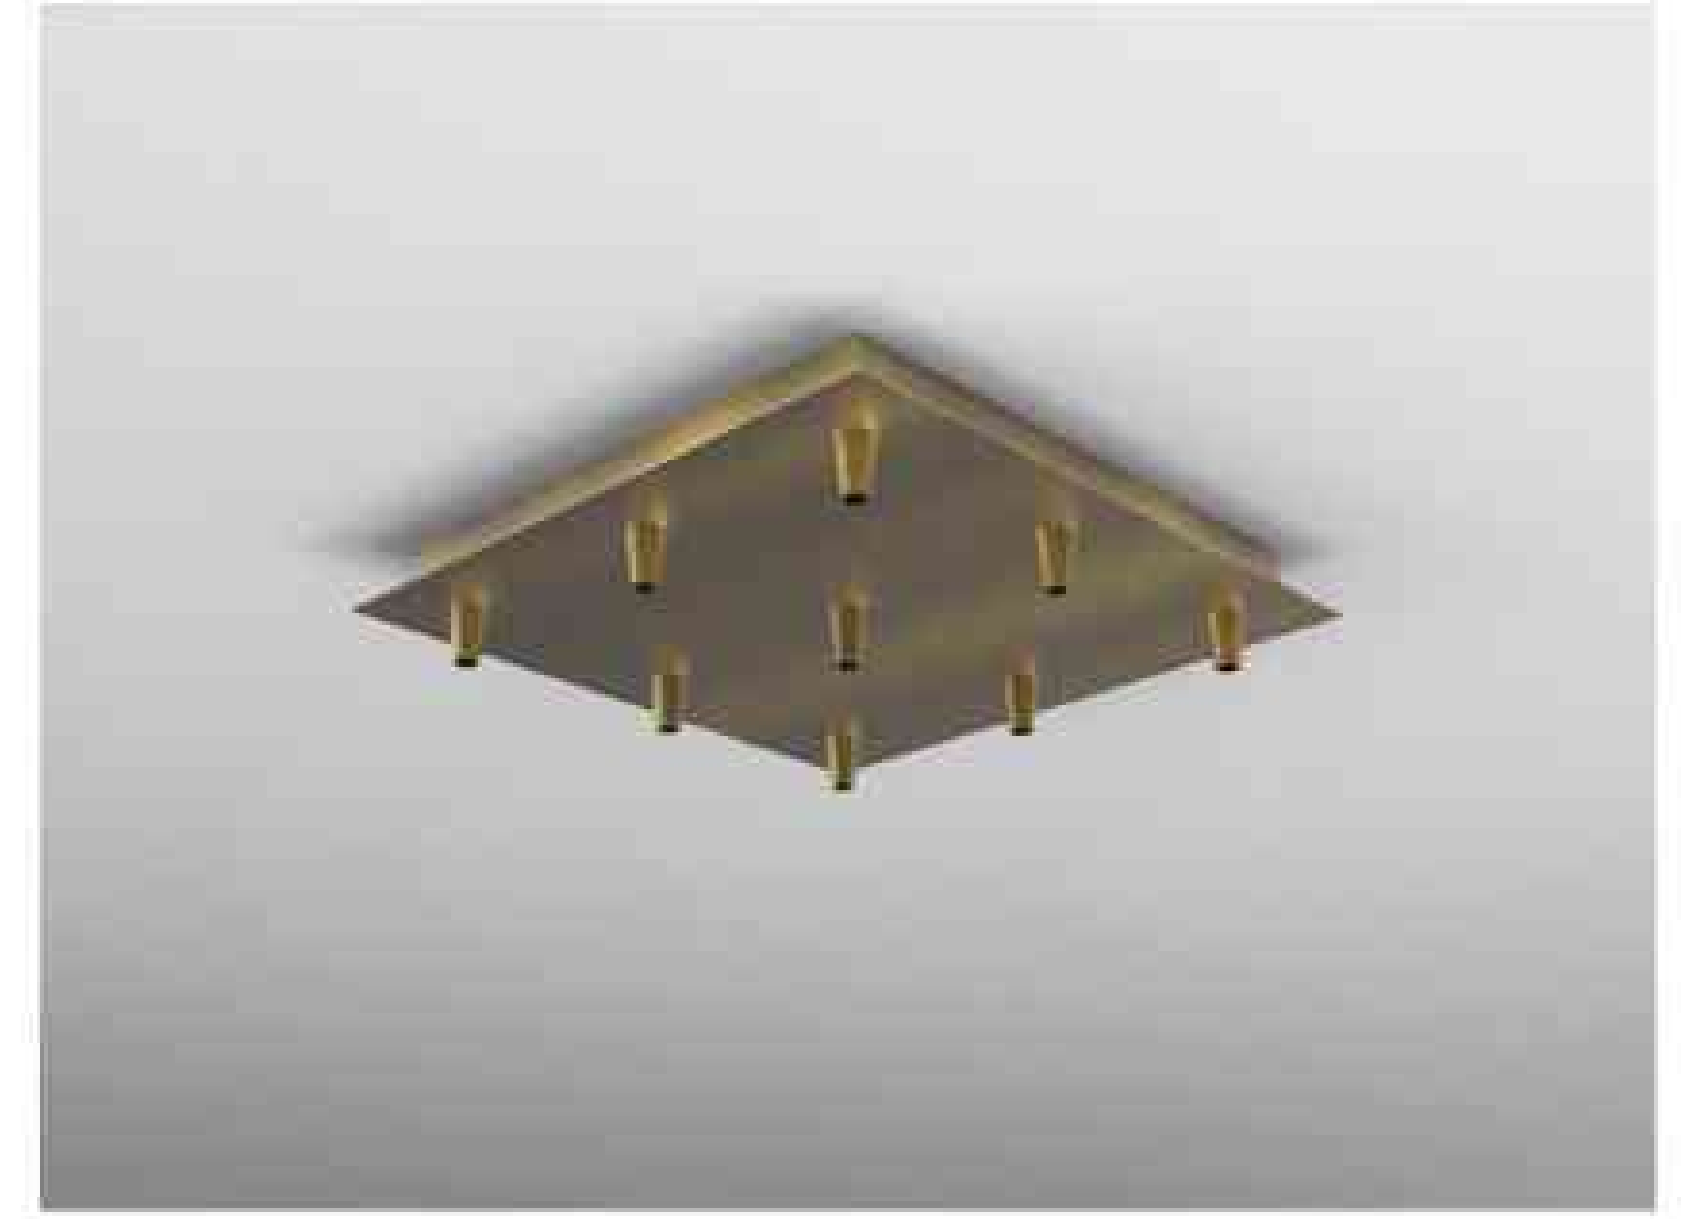

Square Metal Canopy

L450mmxL450mmxH50mm
Brass(EC725)L350mmxL350mmxH25mm
Gold(EC727)L250mmxL250mmxH25mm
Sand white(EC730)L450mmxL450mmxH25mm
Black pearl(EC721)L350mmxL350mmxH25mm
Gun metal(EC722)L250mmxL350mmx25mm
Rusty(EC723)