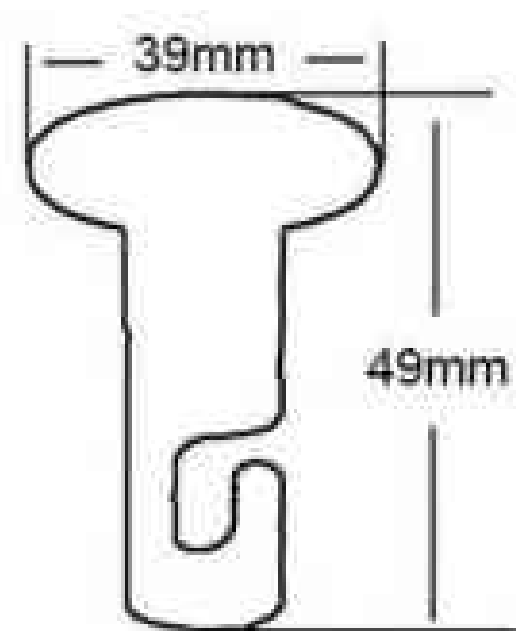

Transparent(EC850)

Metal