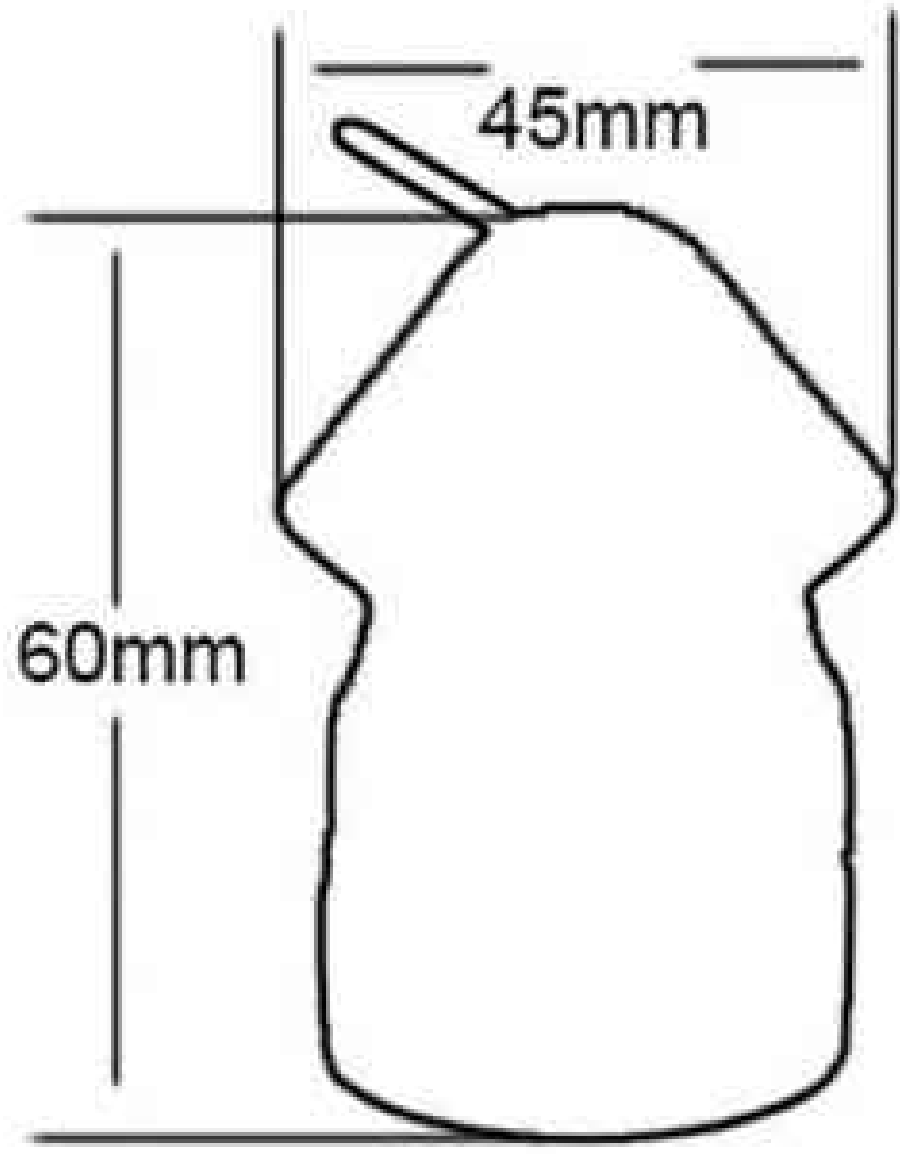

White(EC1273)