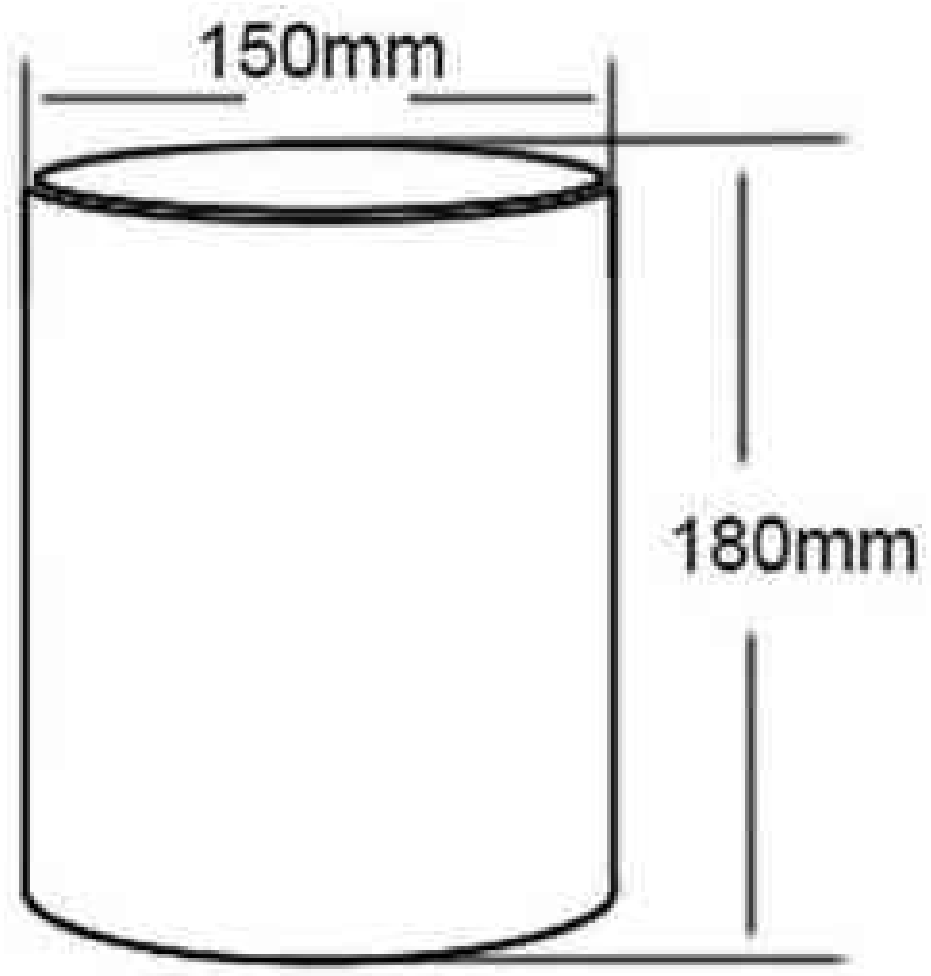

Cloth lampshade

Light brown(EC1246)