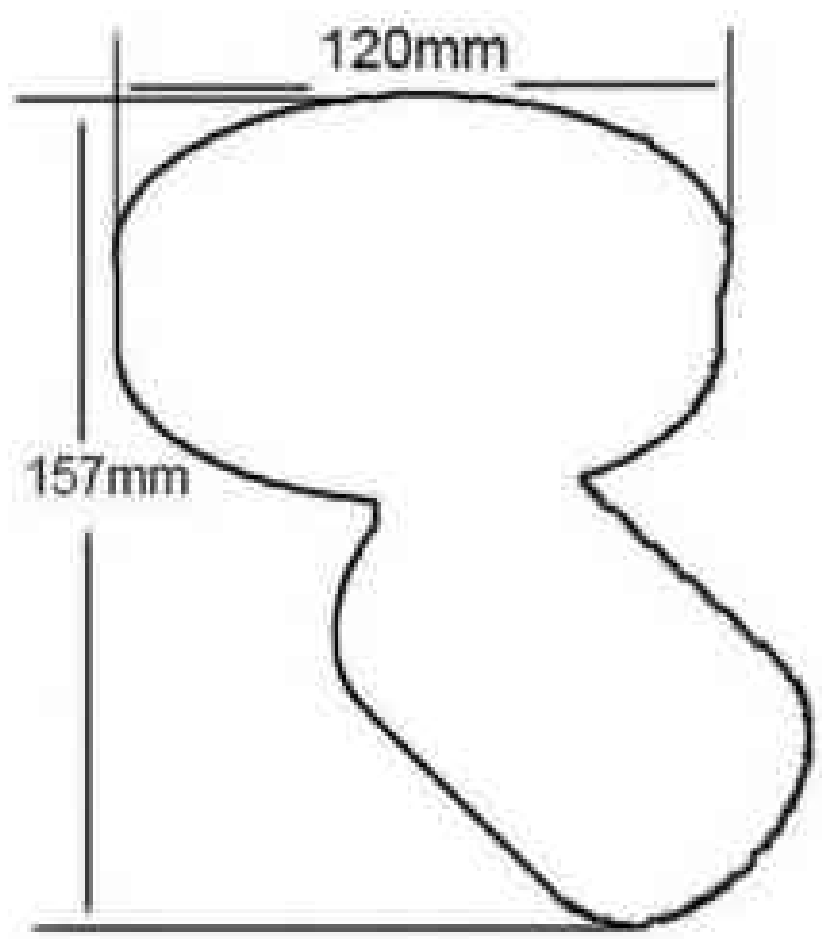

Wall/Celling lamp

Brown(EC985)