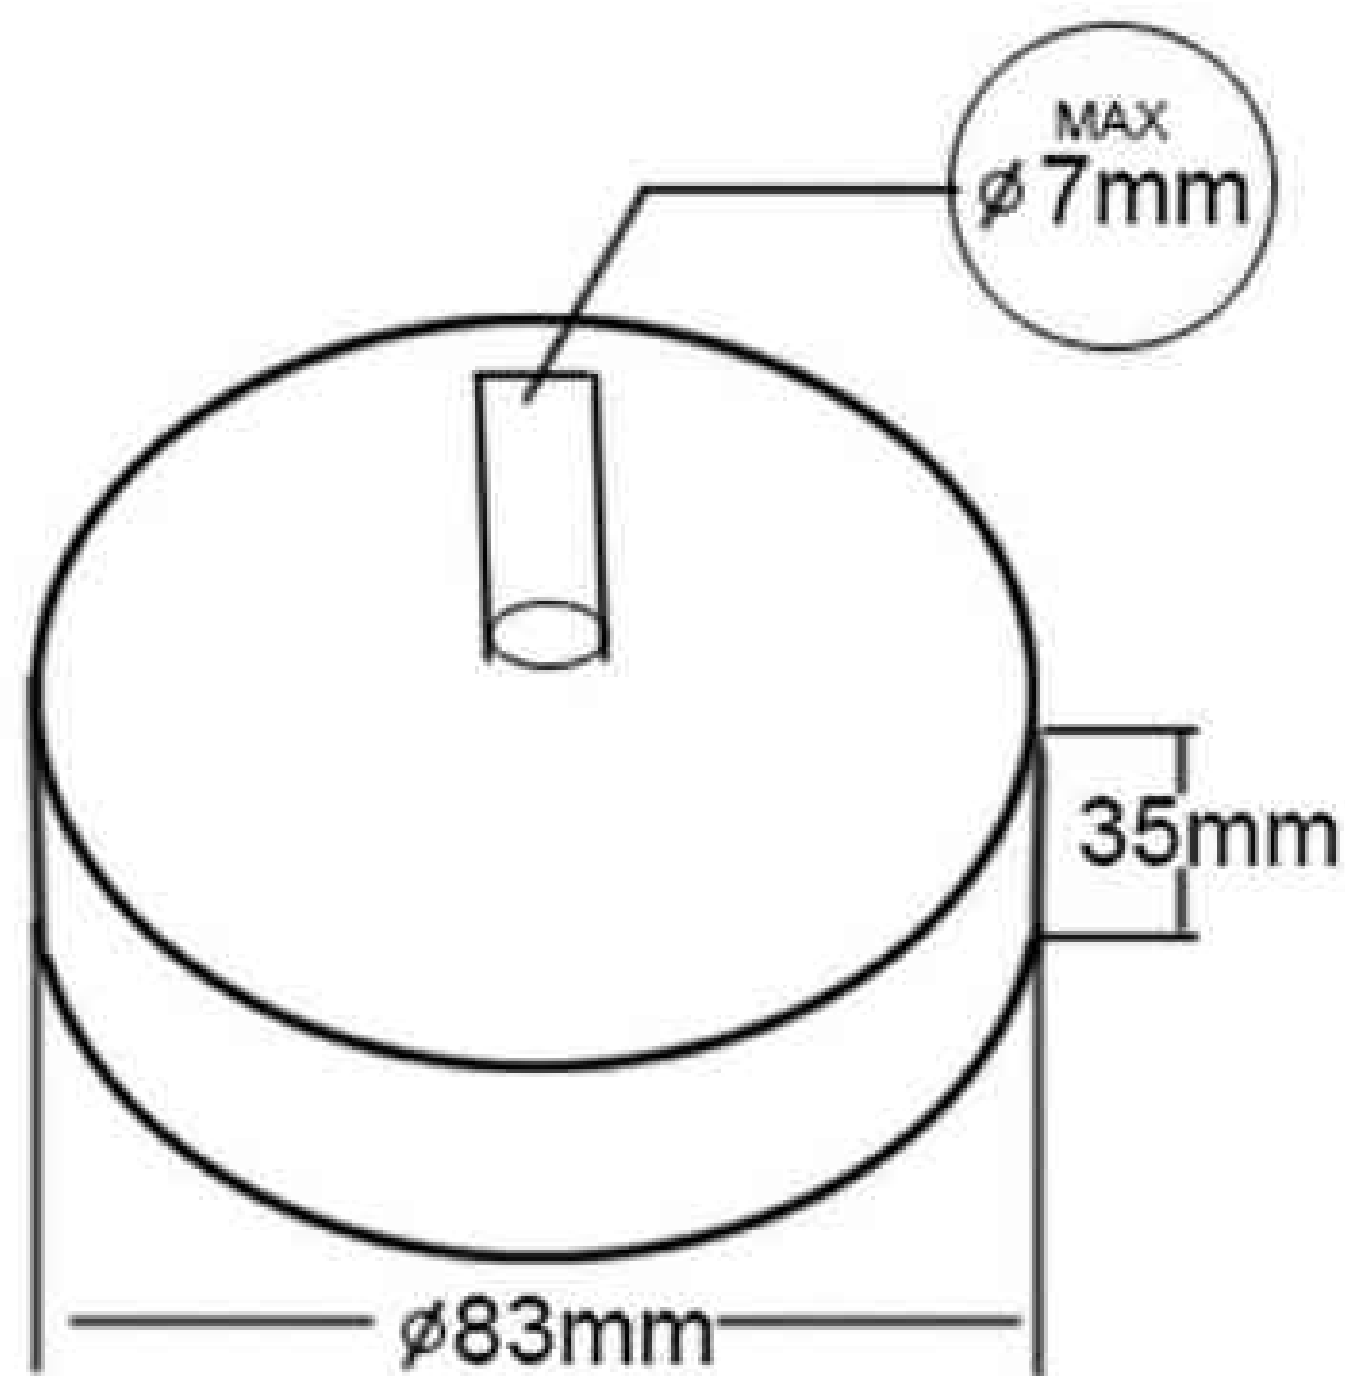

Silicon canopy