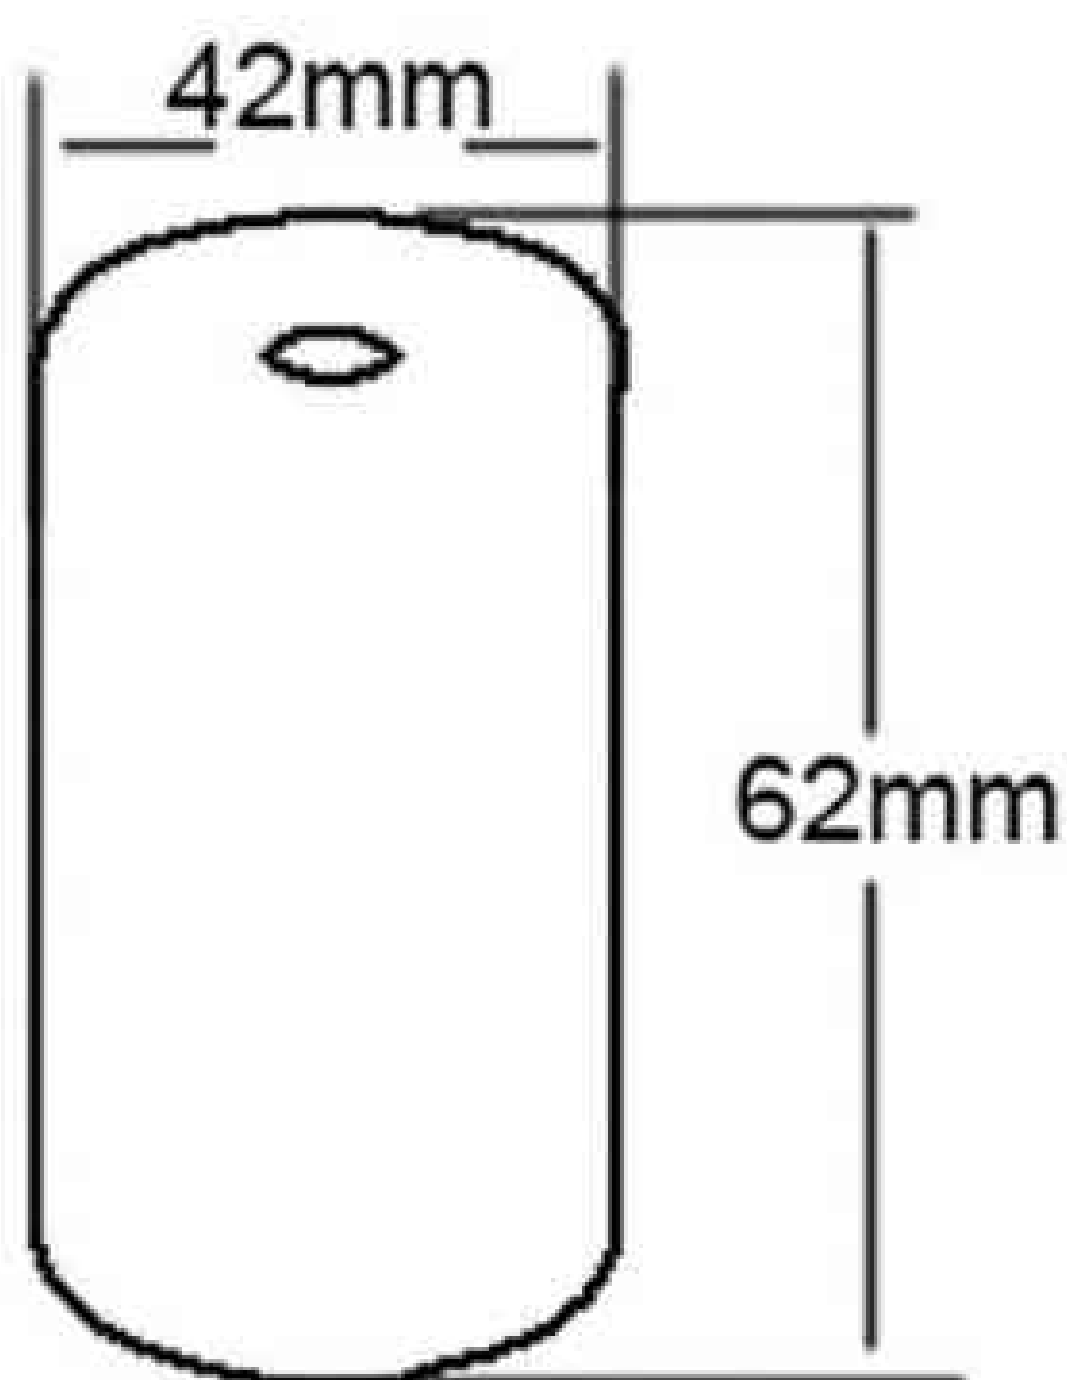

Black(EC289)

Nickel plated(EC290)

Raw steel(EC291)

Cylindrical metal E27 (lamp holder with 7 cm)

Cylindrical metal E27 (lamp holder with 15 cm)

Metal lampholder

E27metal lampholder (Plug in)

Brushed titanium(EC397)