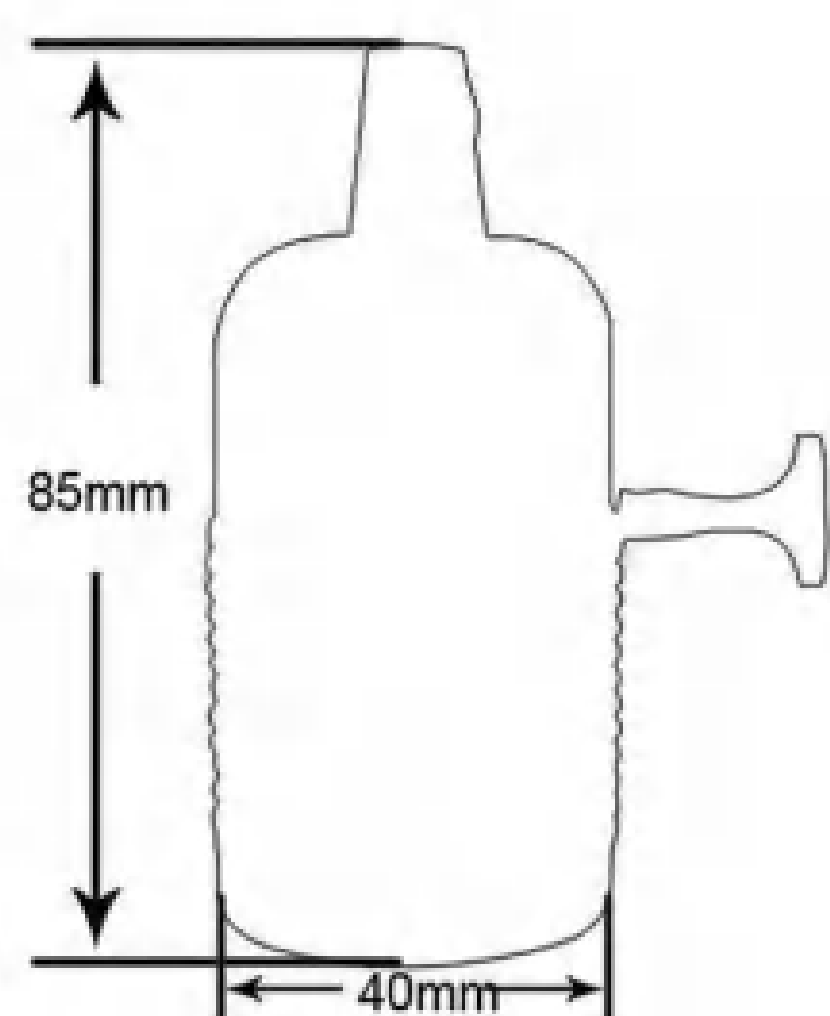

Gold(EC887)