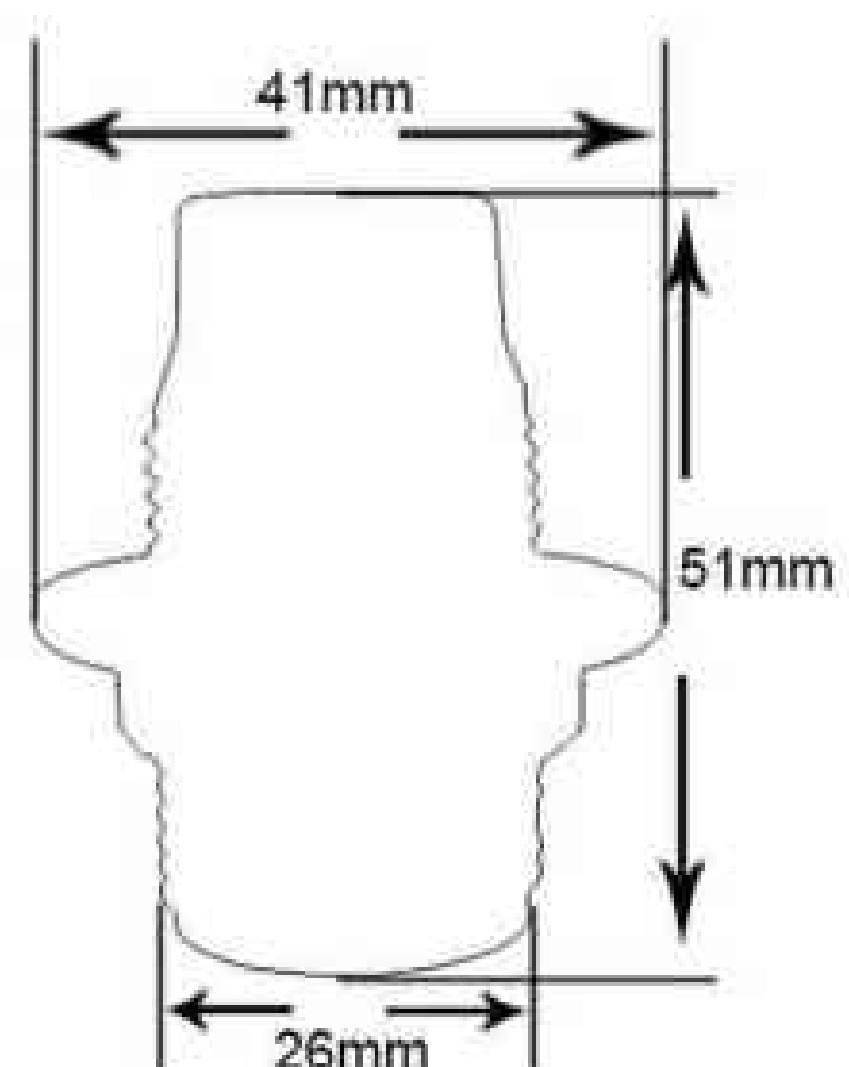

Paint white(EC1141)