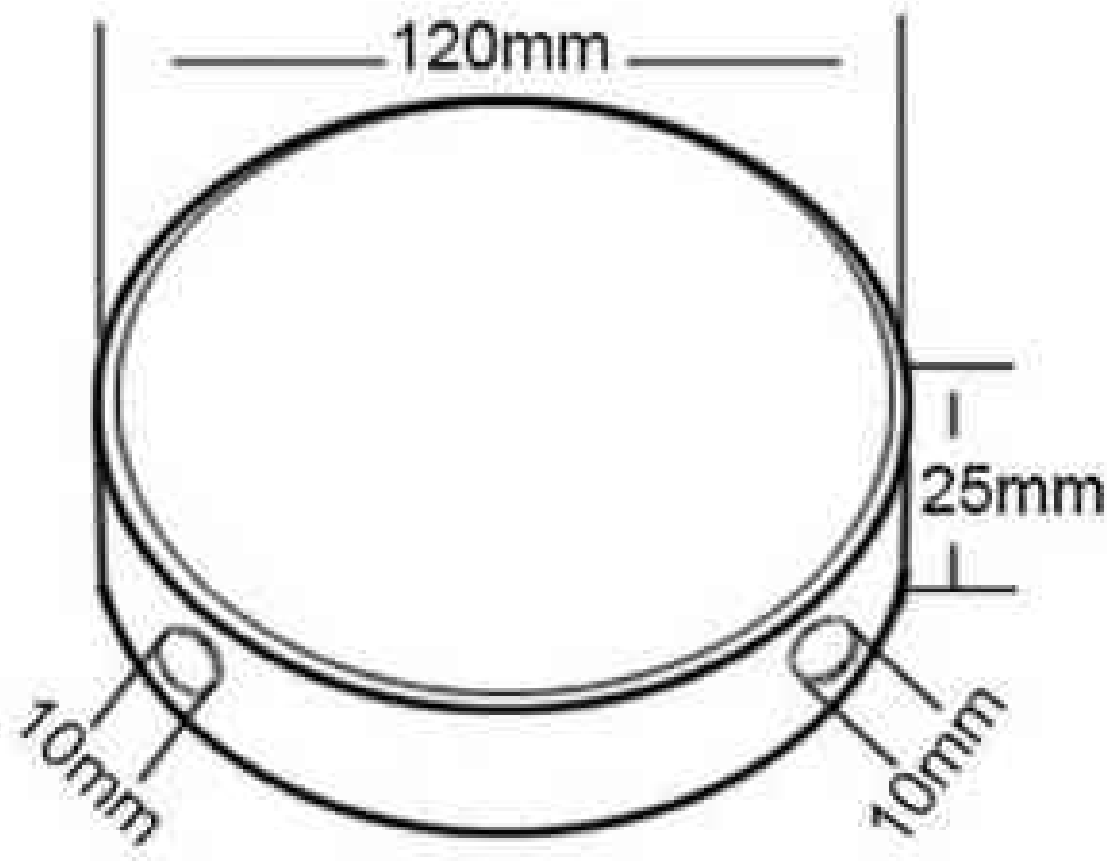

Four hole(run through)

size