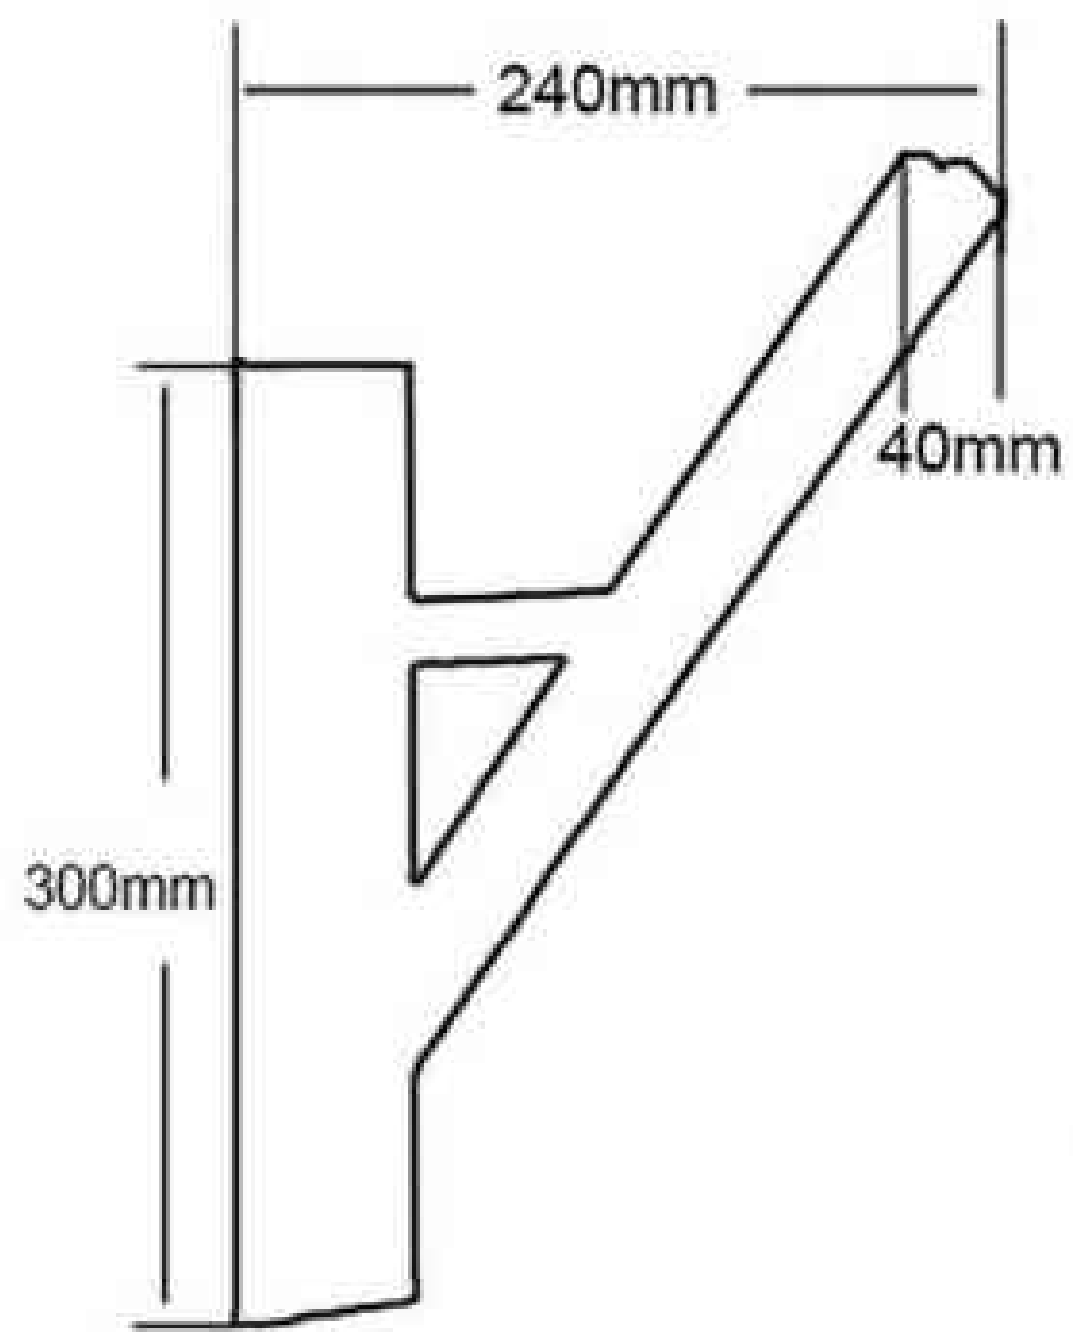

Natural(EC1074)

DIY WOOD WALL LAMP

Wood