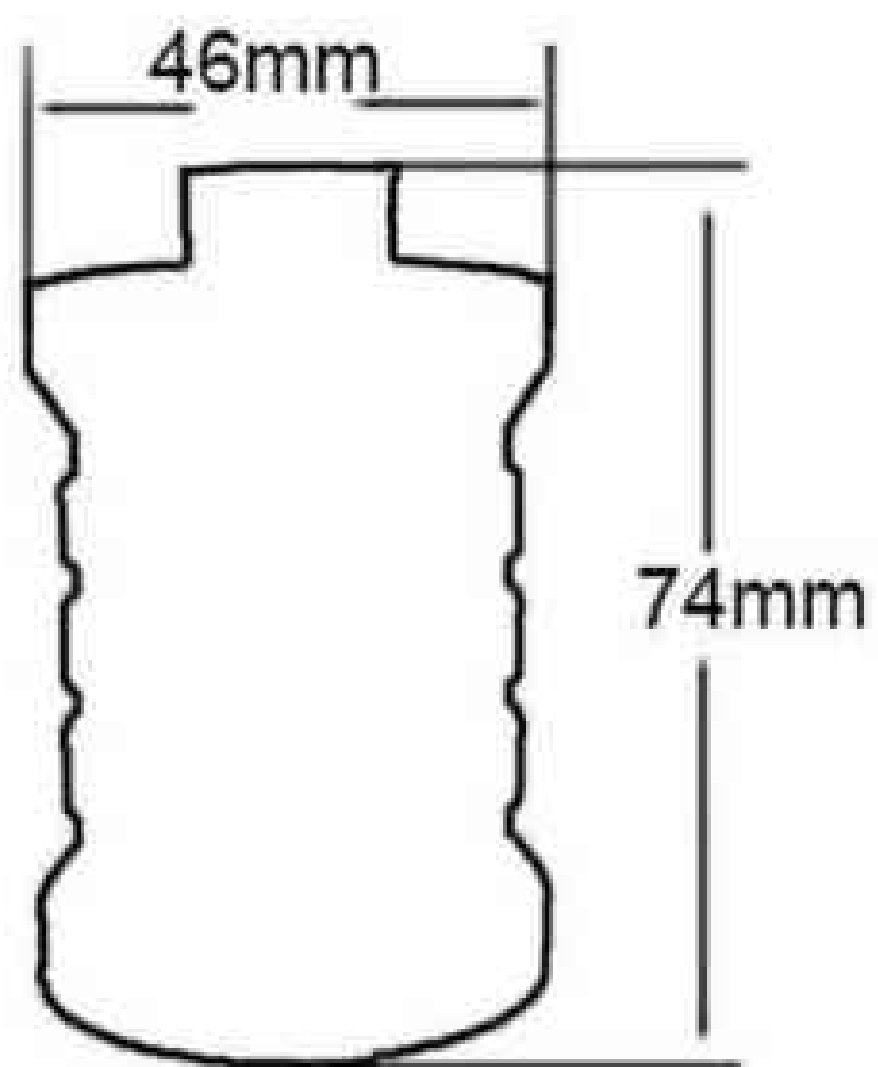

More metal lampholder design