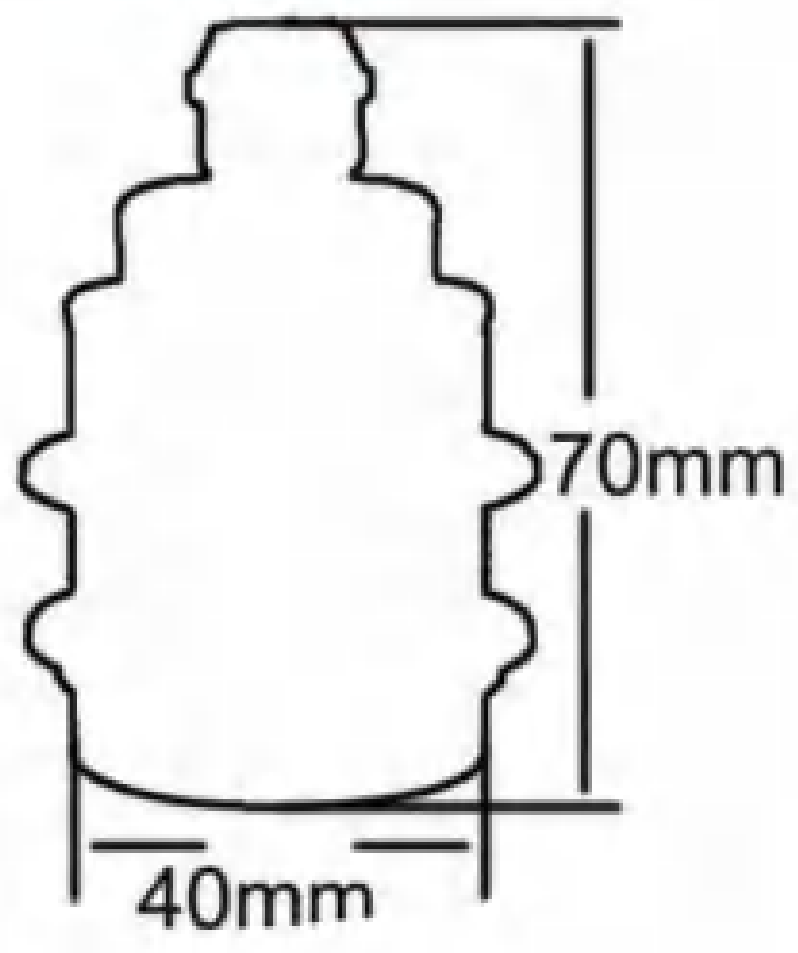

ALUMINUM LAMPHOLDER

Black(EC1614)