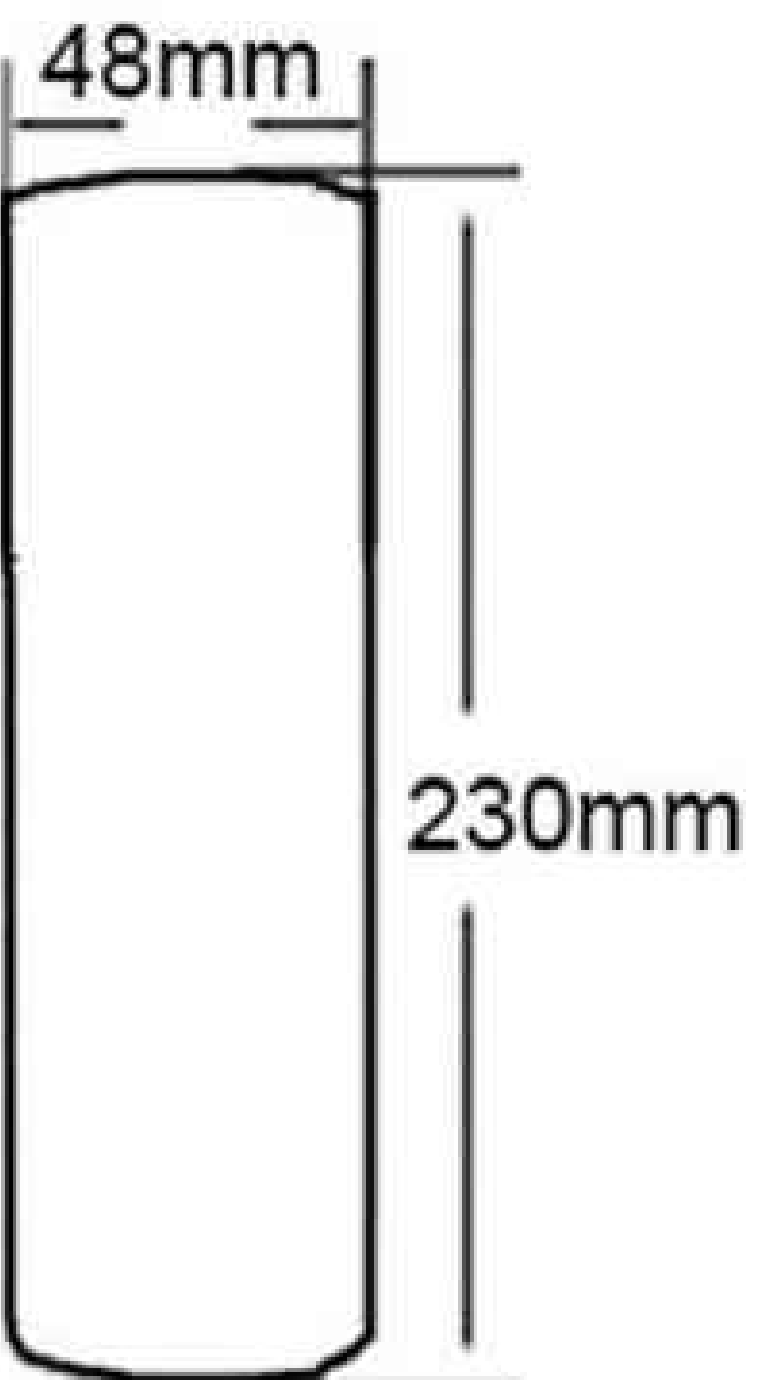

Half metal and wood

Lampholder