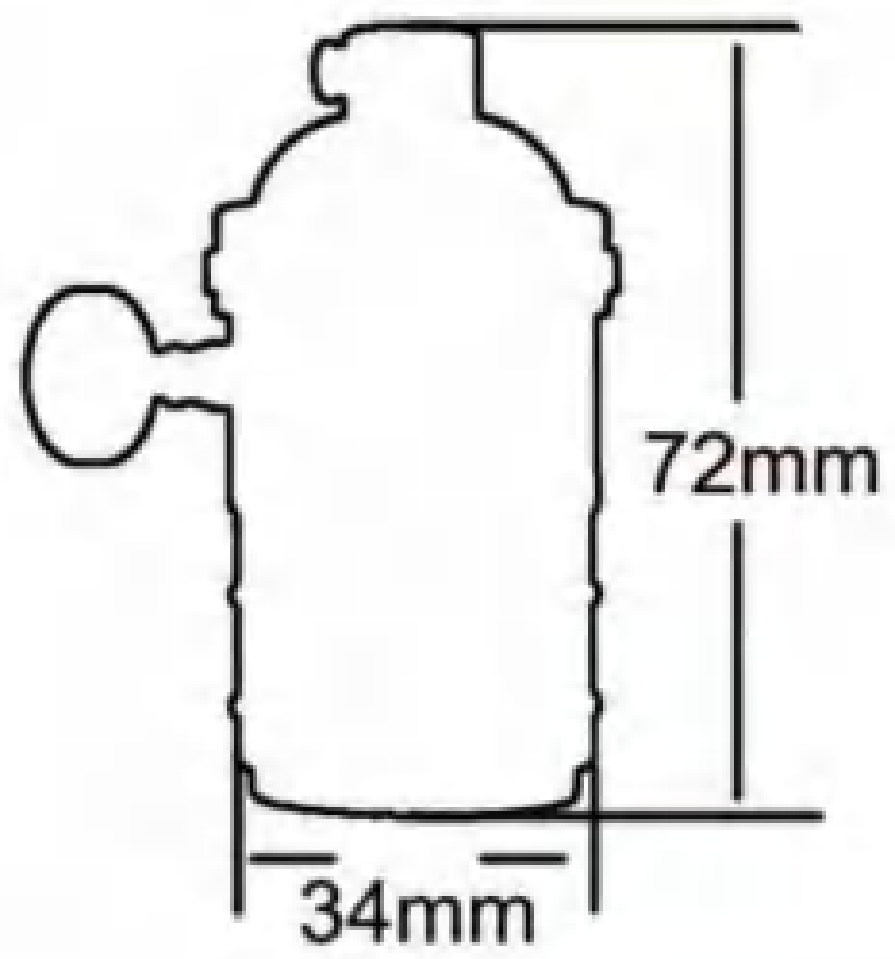

Bronze(EC1618)