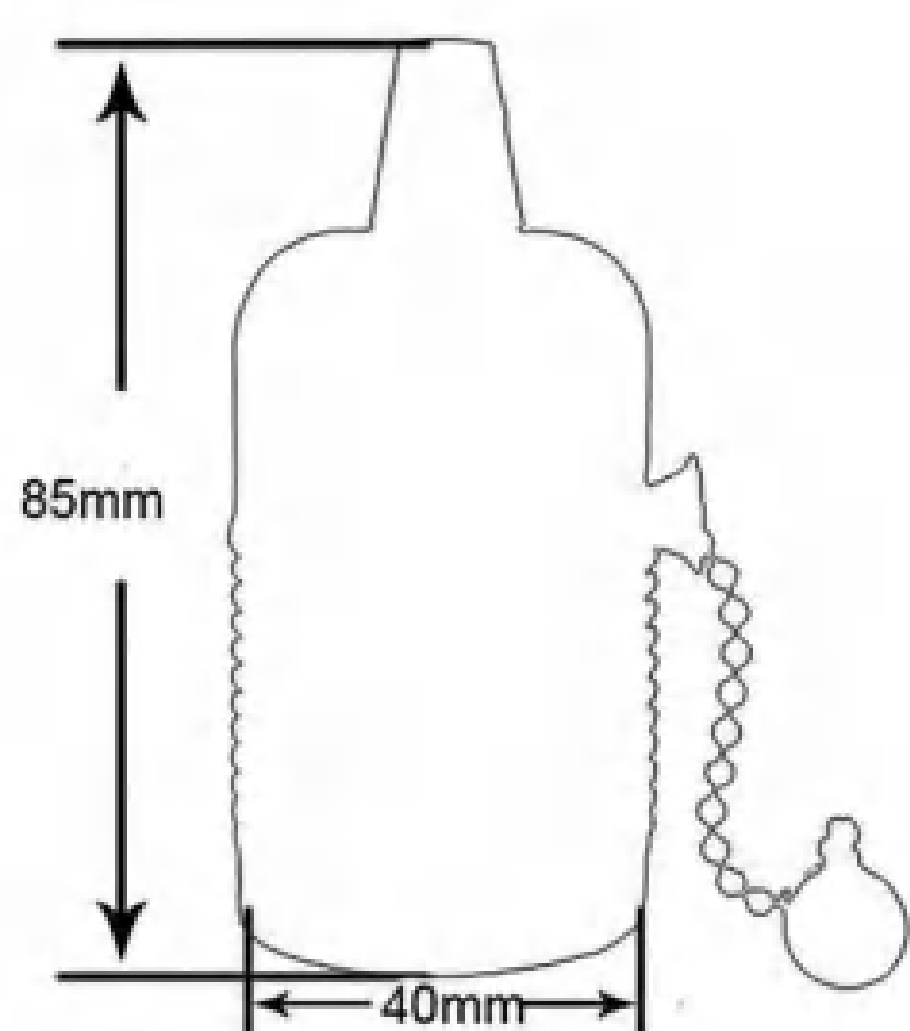

Gold(EC891)