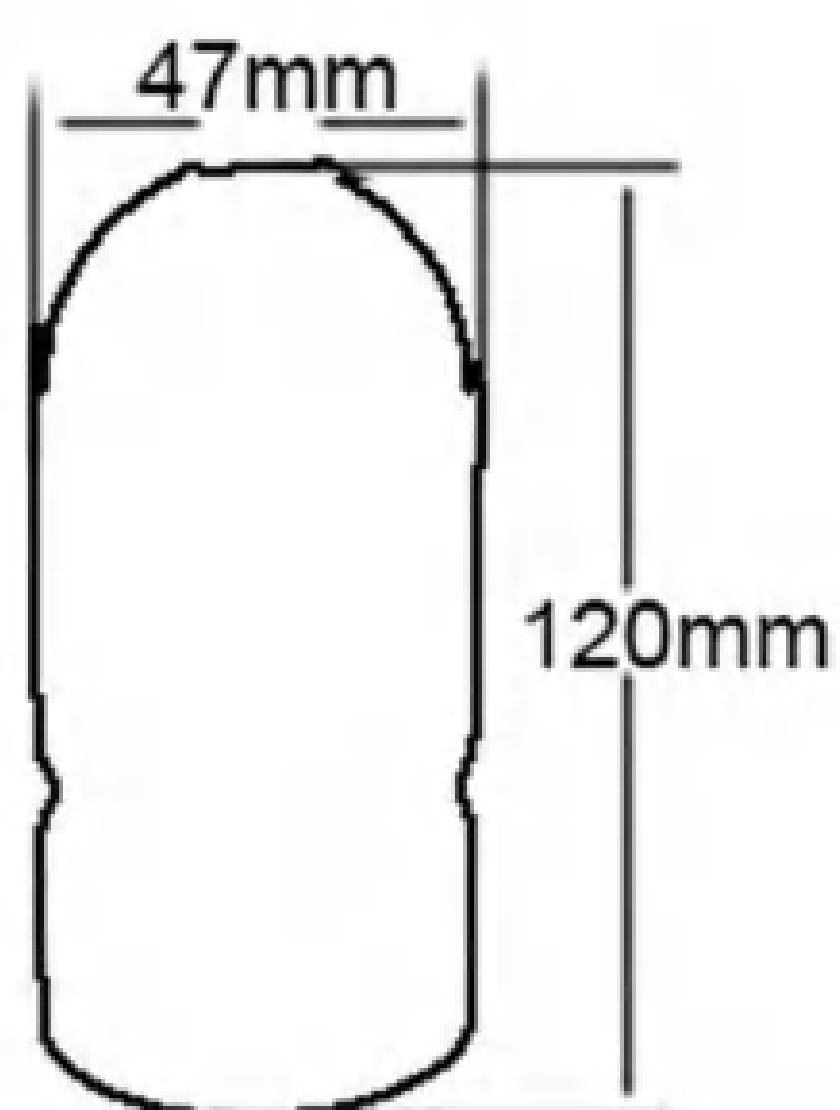

More aluminum lampholder designs