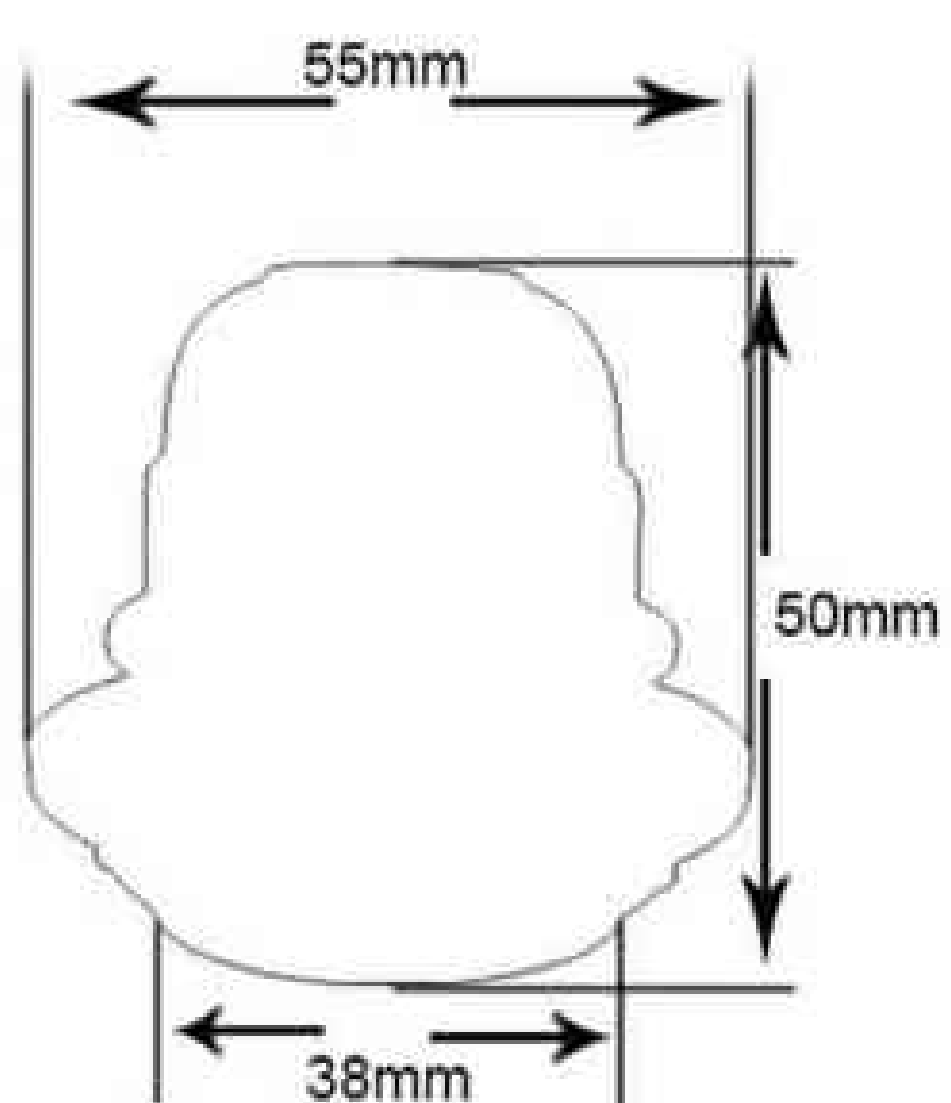

Paint white(EC1135)