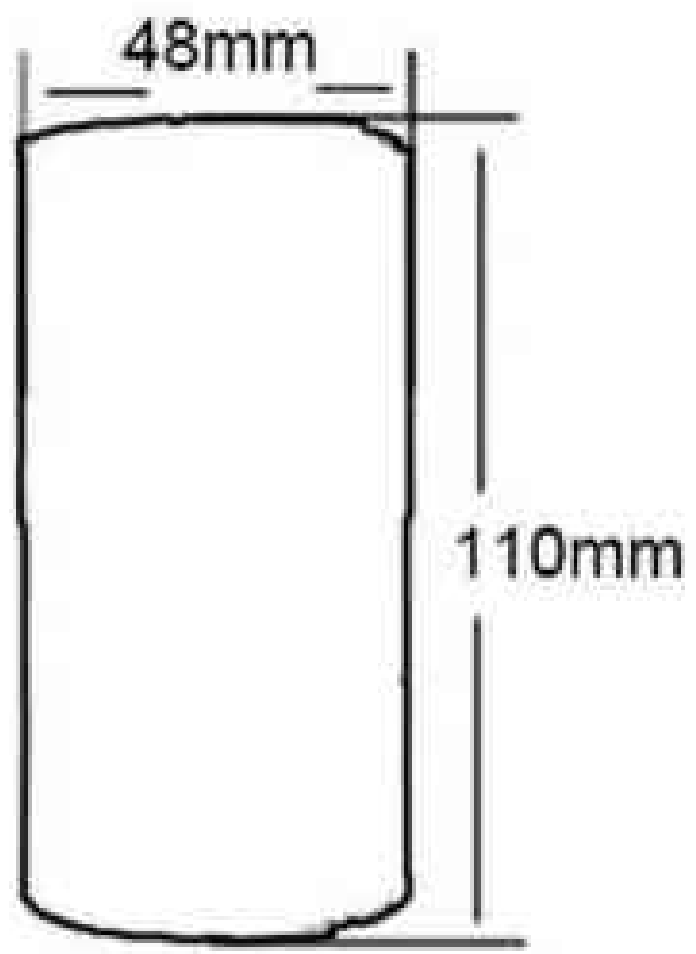

Half metal and wood

Lampholder

Black pearl/natural(EC635)