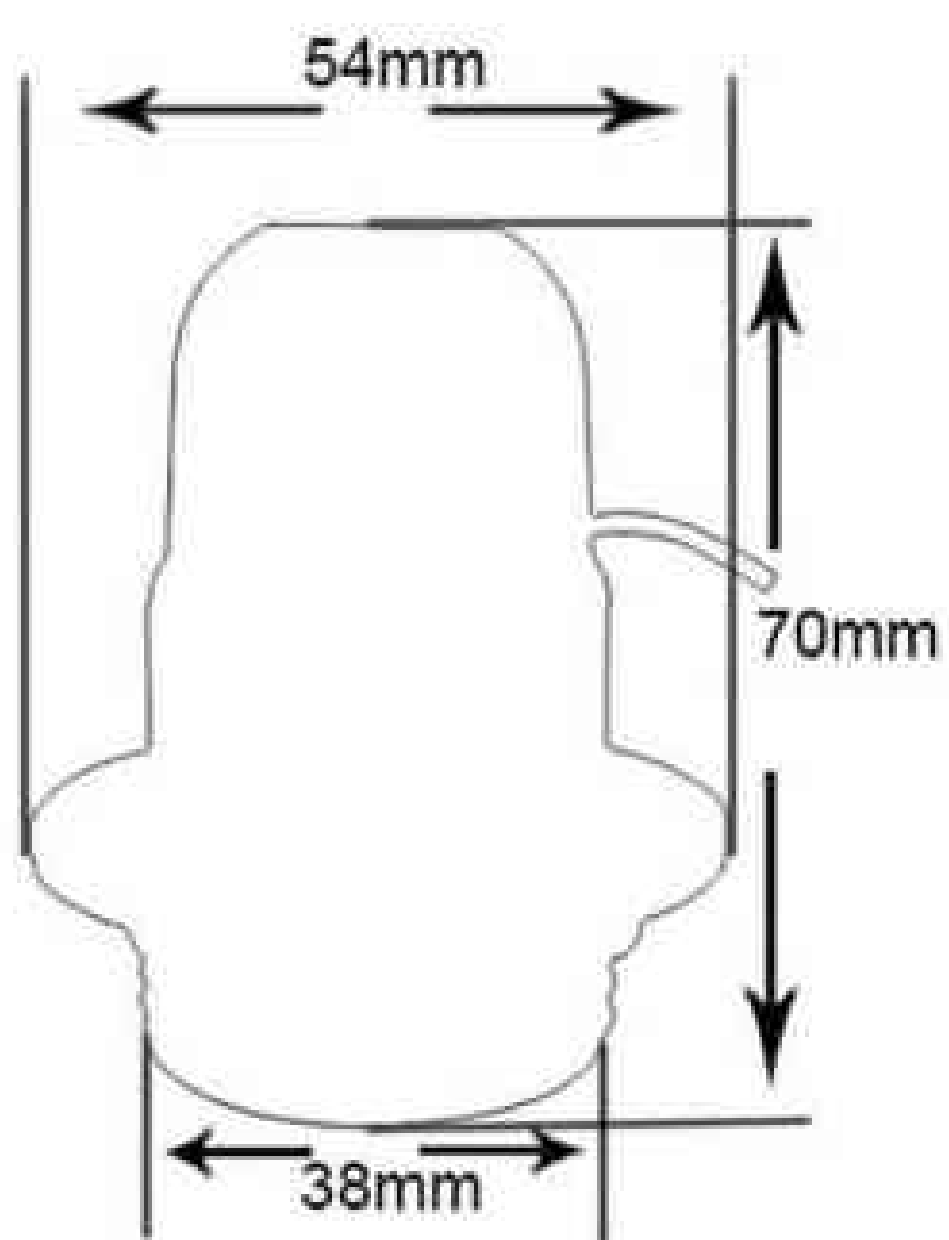

Plastic white(EC1156)