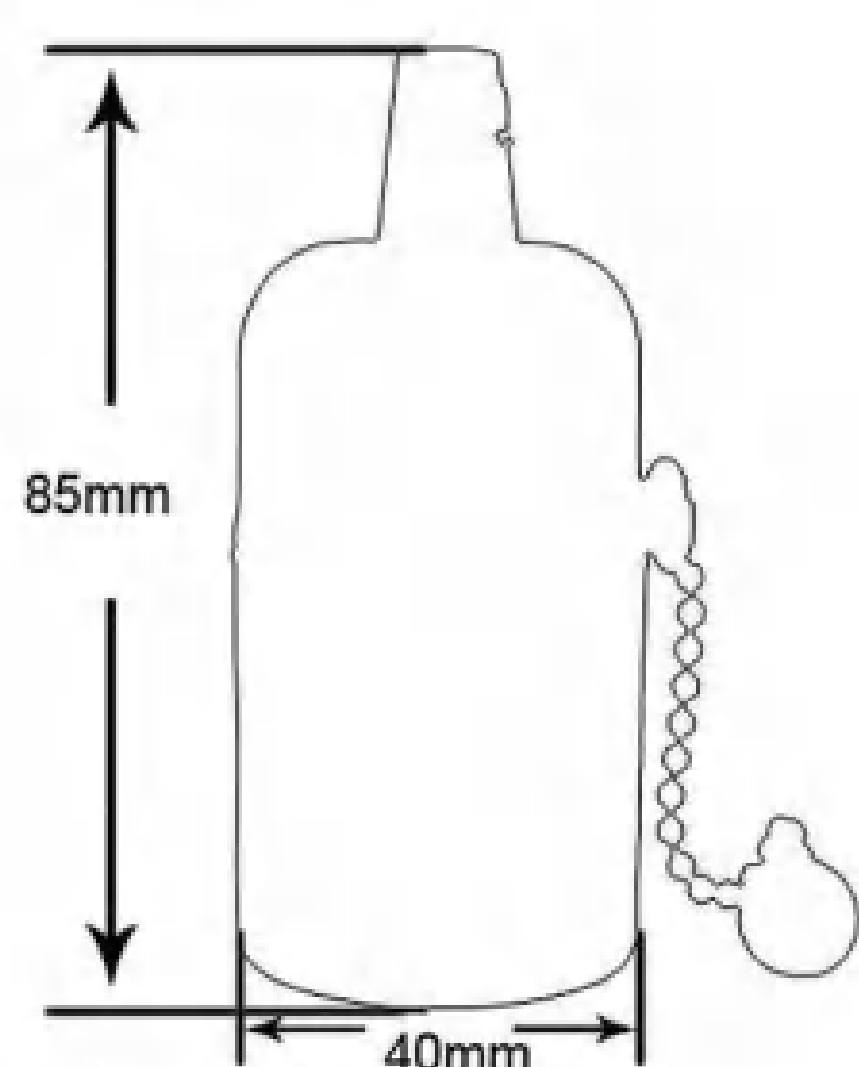

Yellow(EC1613)

E27 Metal lampholder with switch

Gold(EC879)

Red bronze(EC880)

Rose gold(EC881)

Bronze(EC882)

Gold(EC883)

Red bronze(EC884)