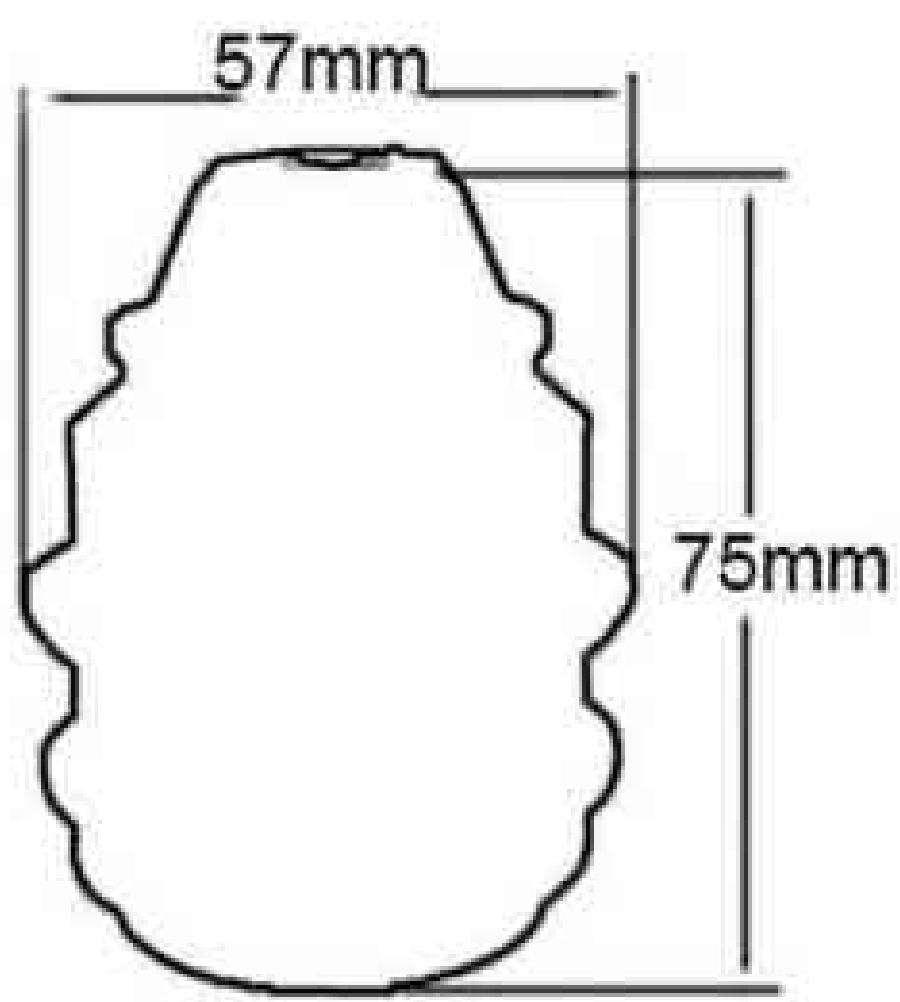

Satin(EC466)