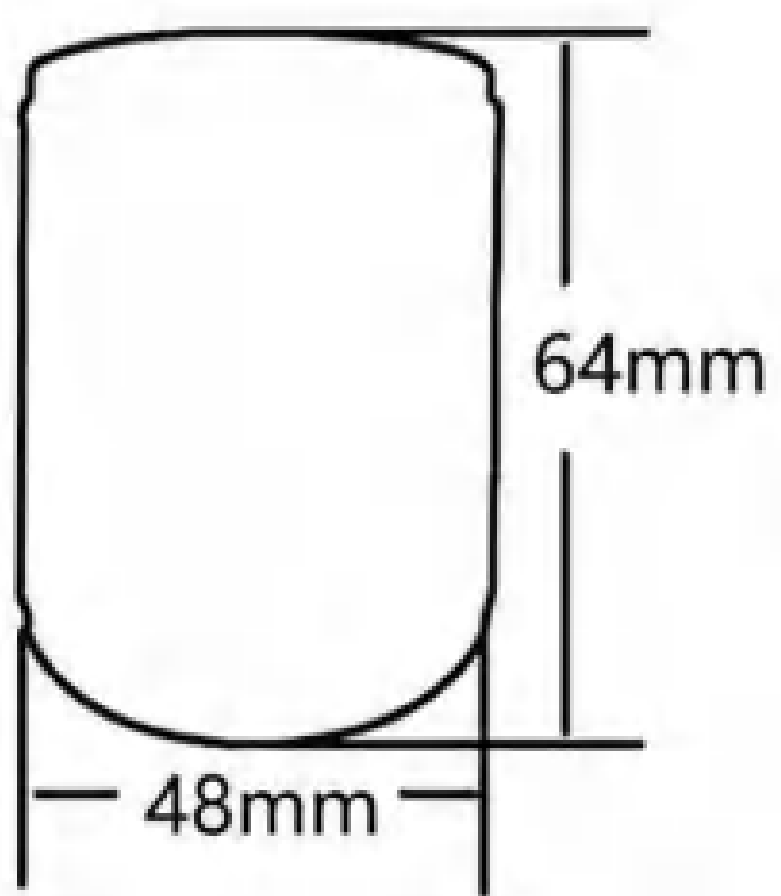

Chrome(EC1715)