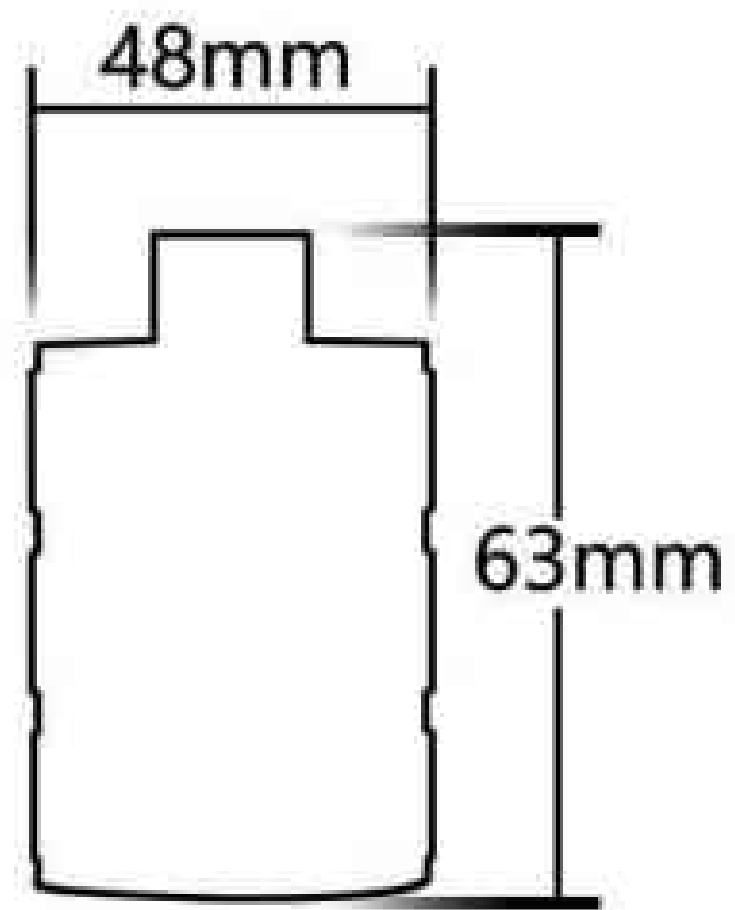

More metal lampholder design

Bronze(EC526)