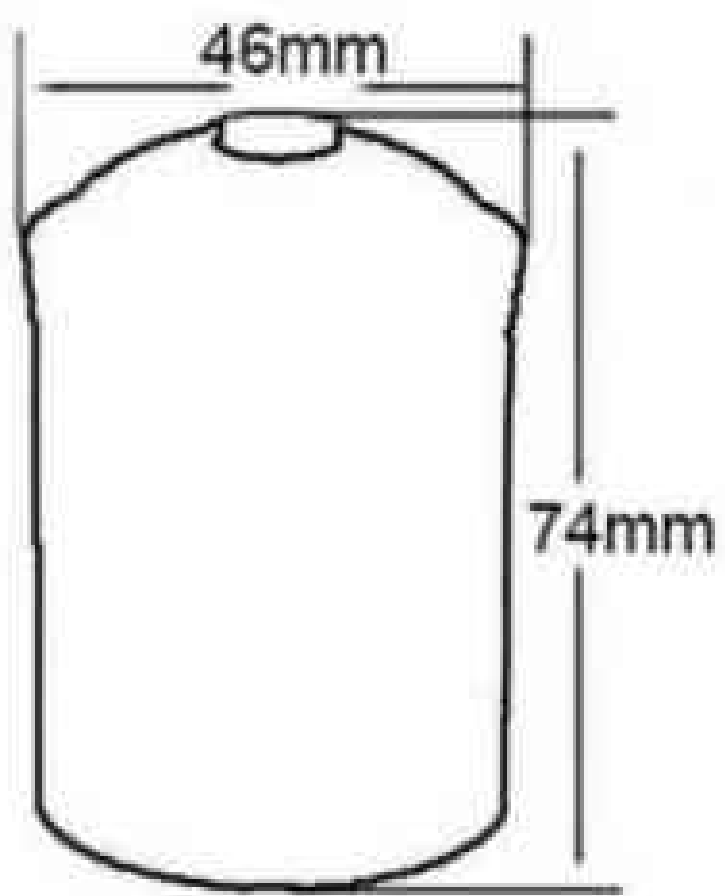

Grey(EC528)