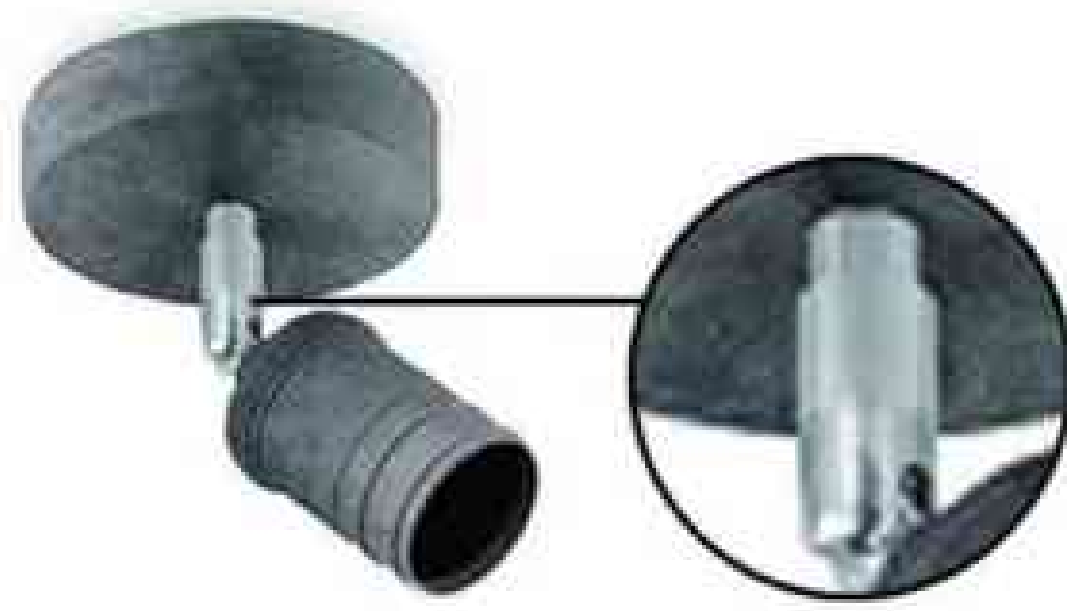

Chrome(EC1631)