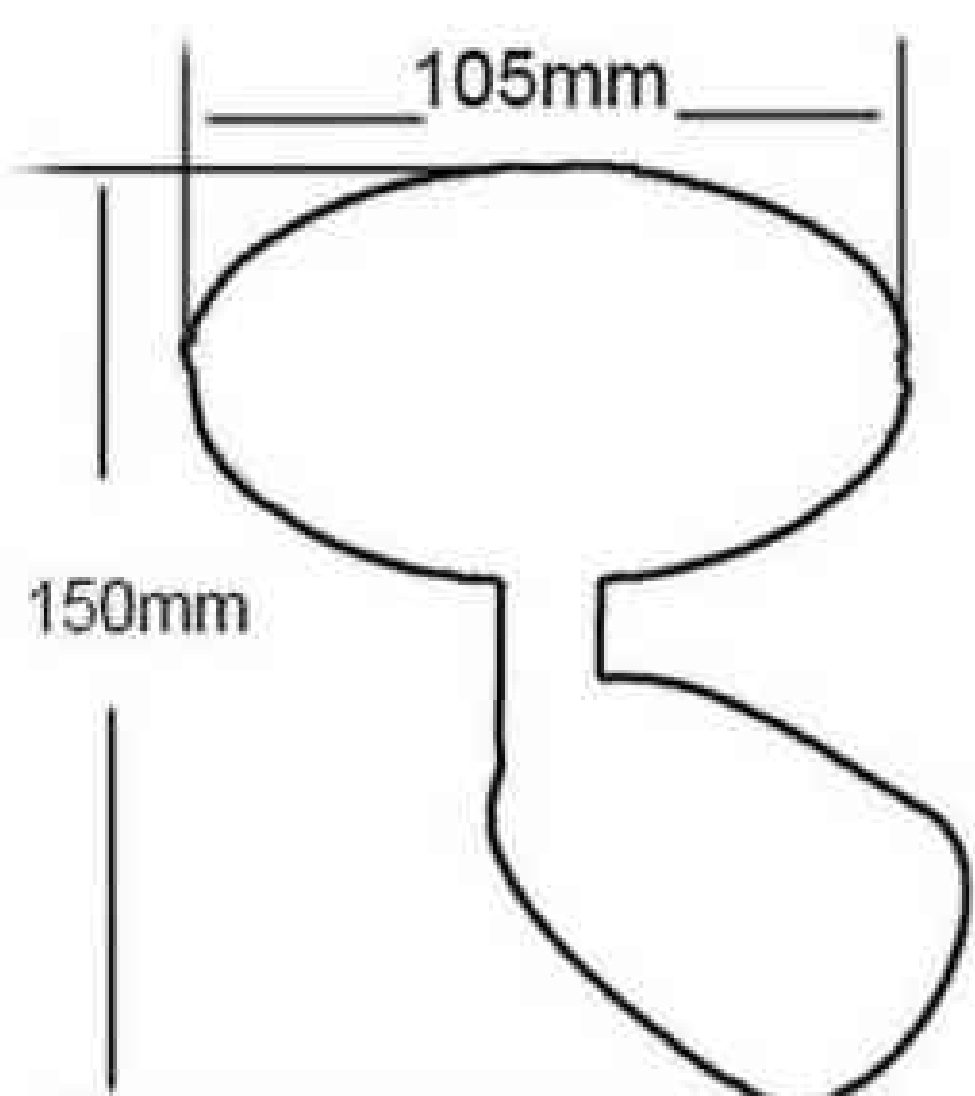

Wall/Celling/Table Lamp

Yellow(EC898)