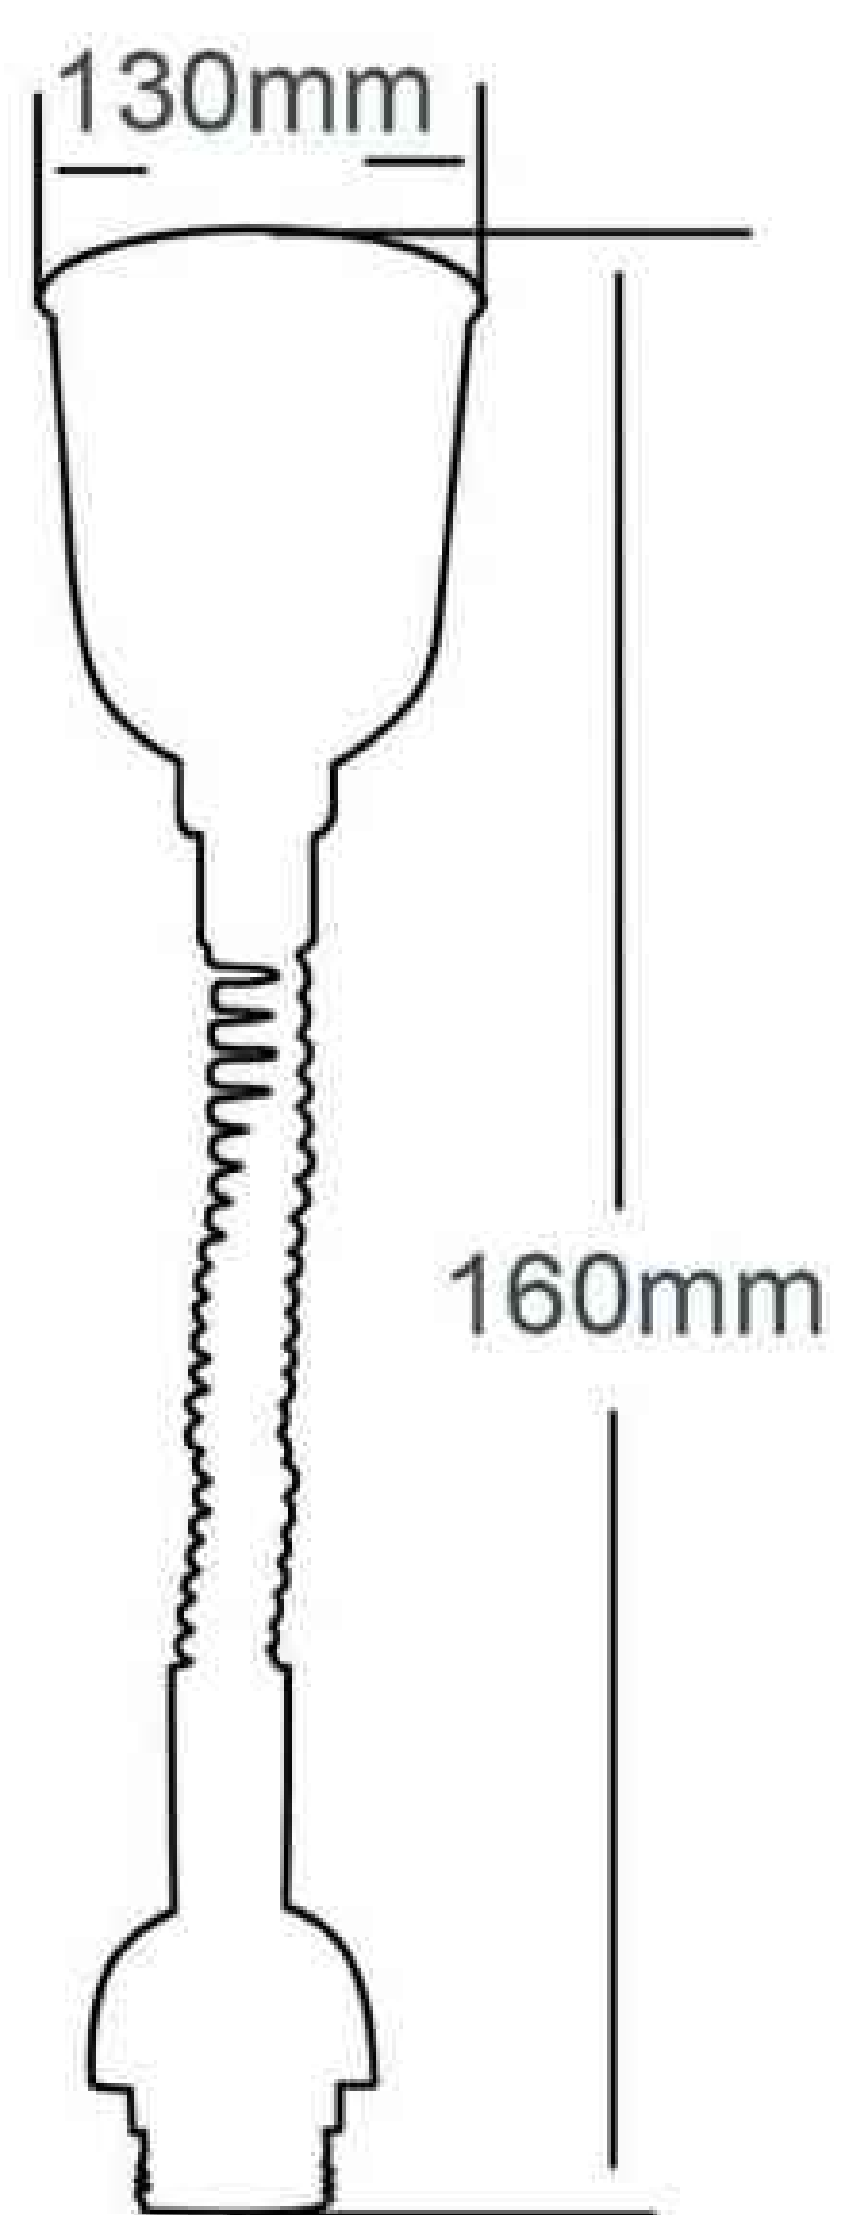

Black(EC1320)