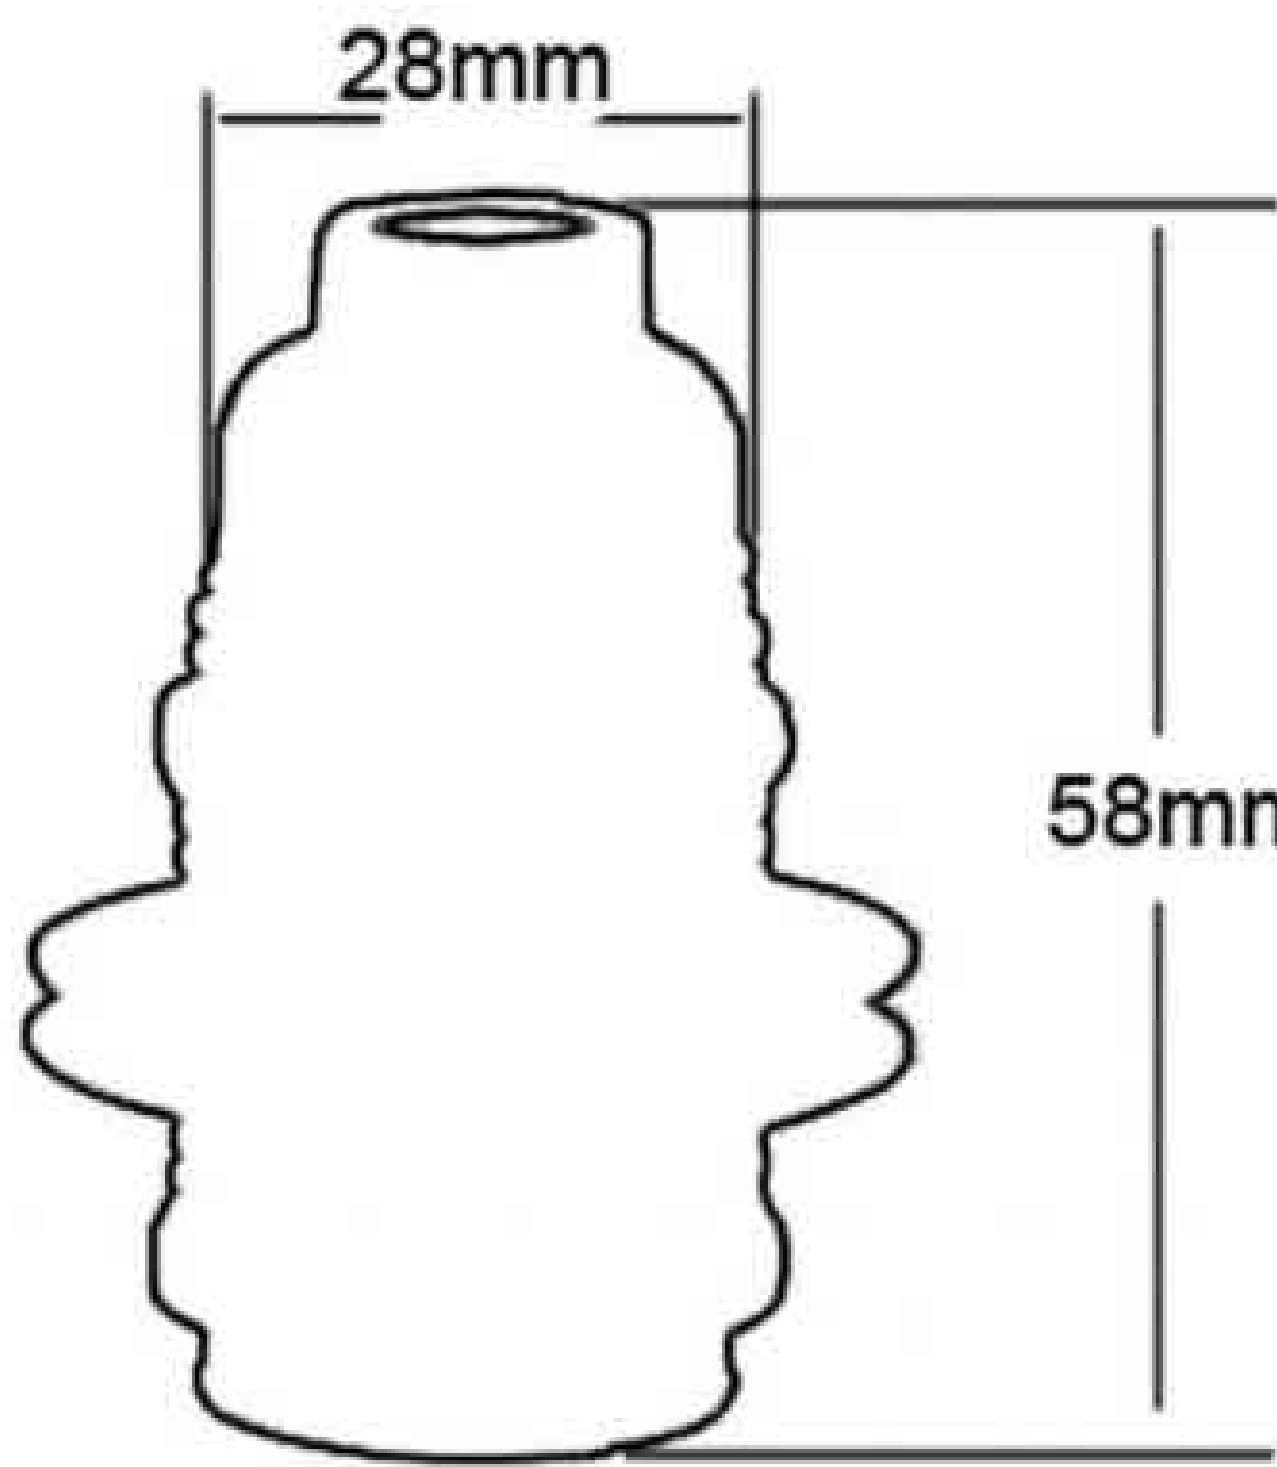

E14 metal lampholder

Copper(EC325)