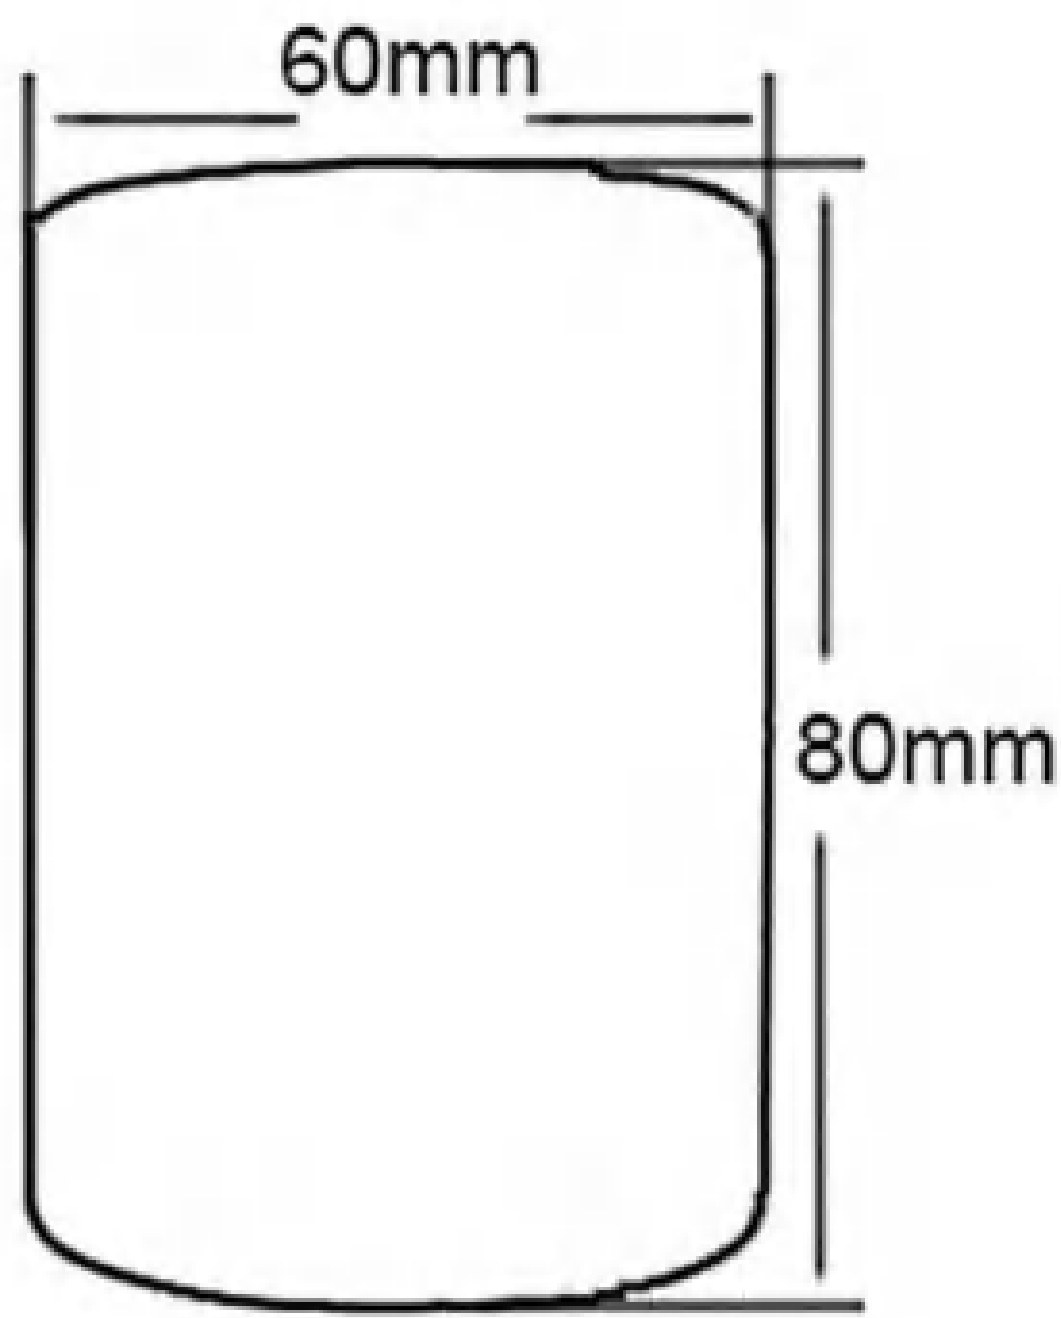

Water stone