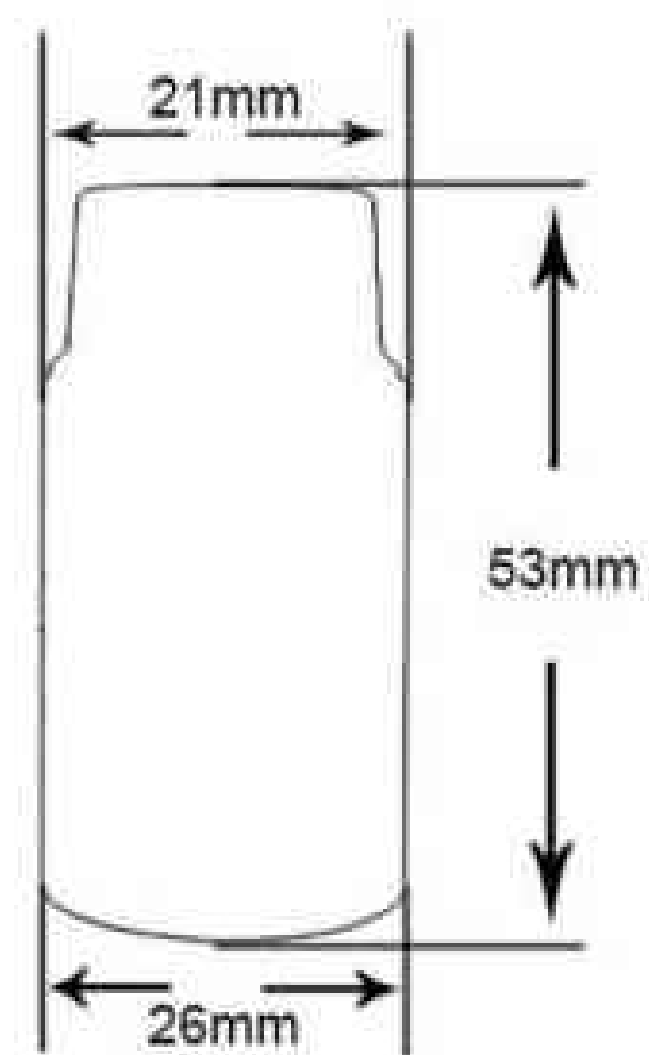

Paint white(EC1138)