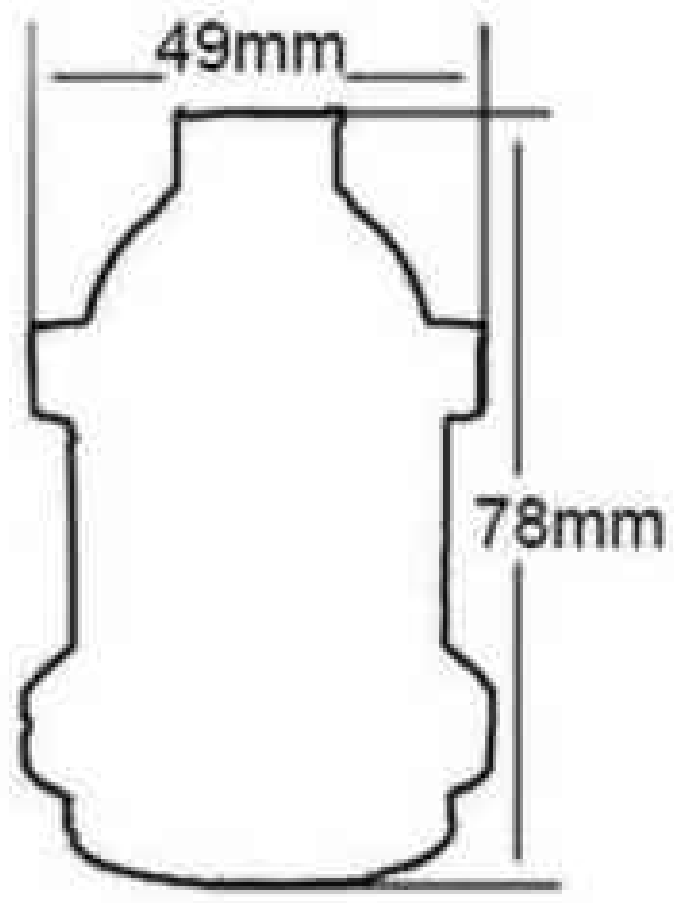

More metal lampholder design

Plastic