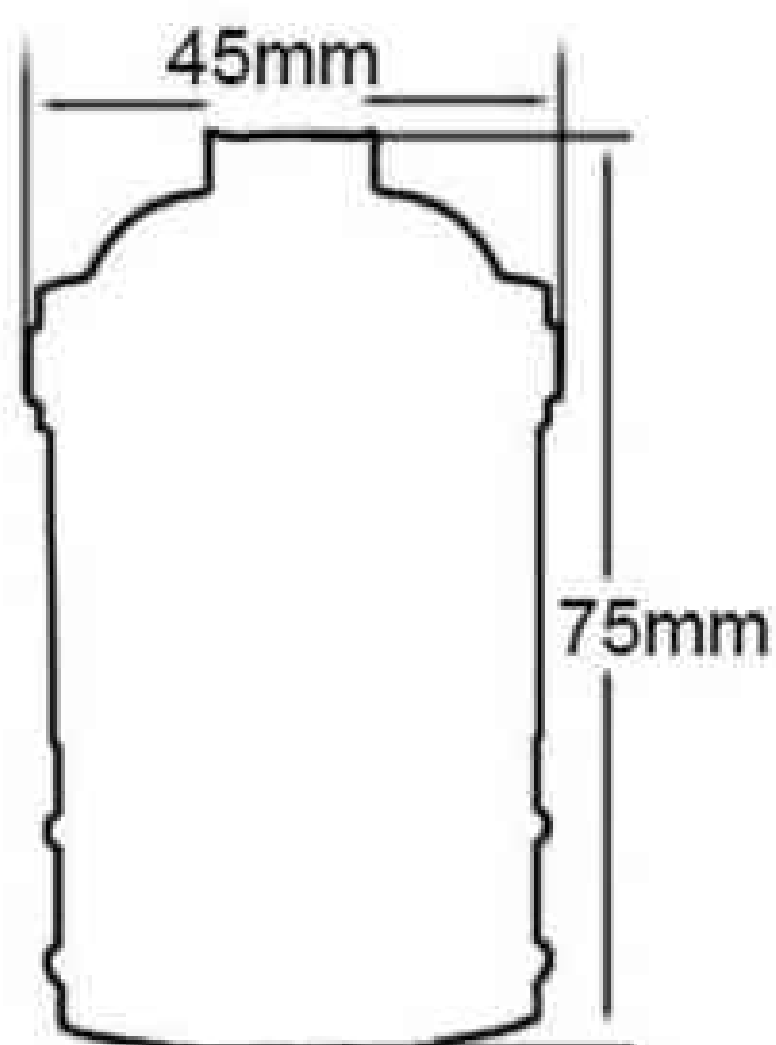

Chrome(EC446)

Red bronze(EC447)

Bronze(EC448)

Brushed copper(EC449)

More metal lampholder design

Mat satin(EC446)

Copper(EC447)

Gun metal(EC448)