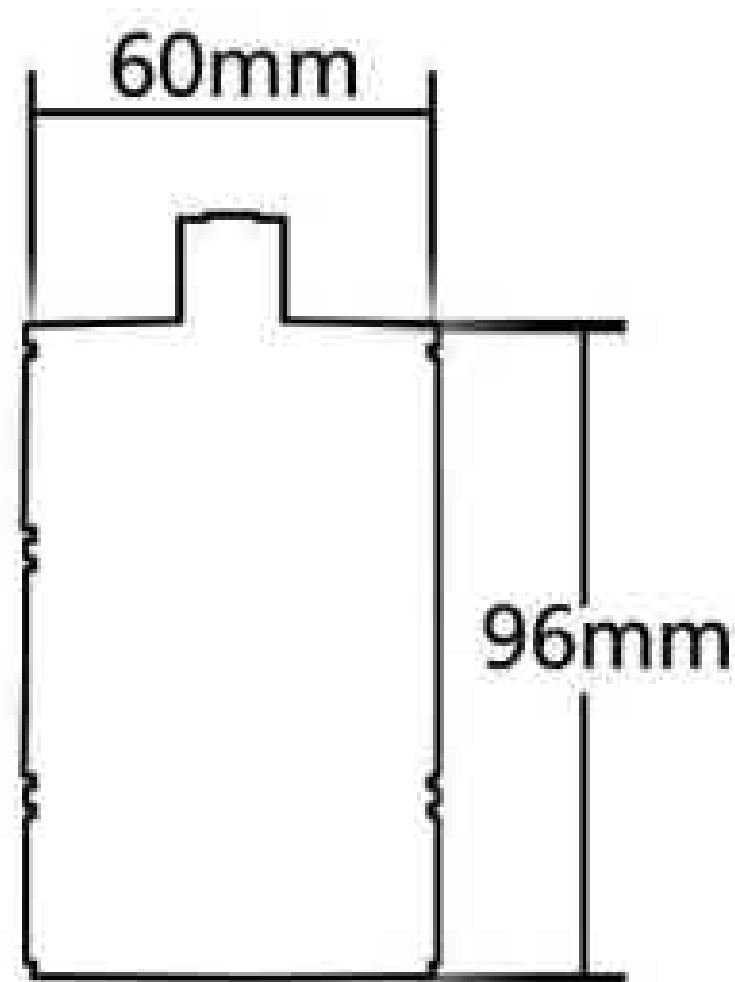

Black(EC534)