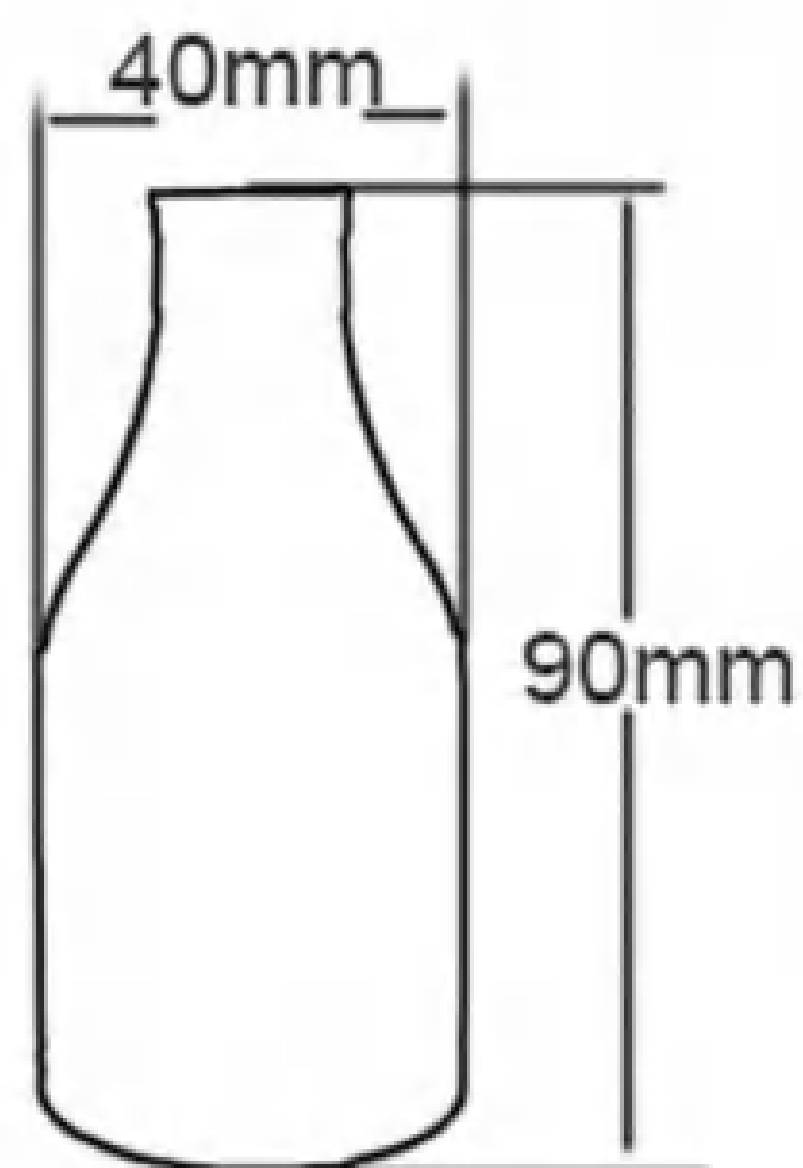

More aluminum lampholder designs

White(EC418)