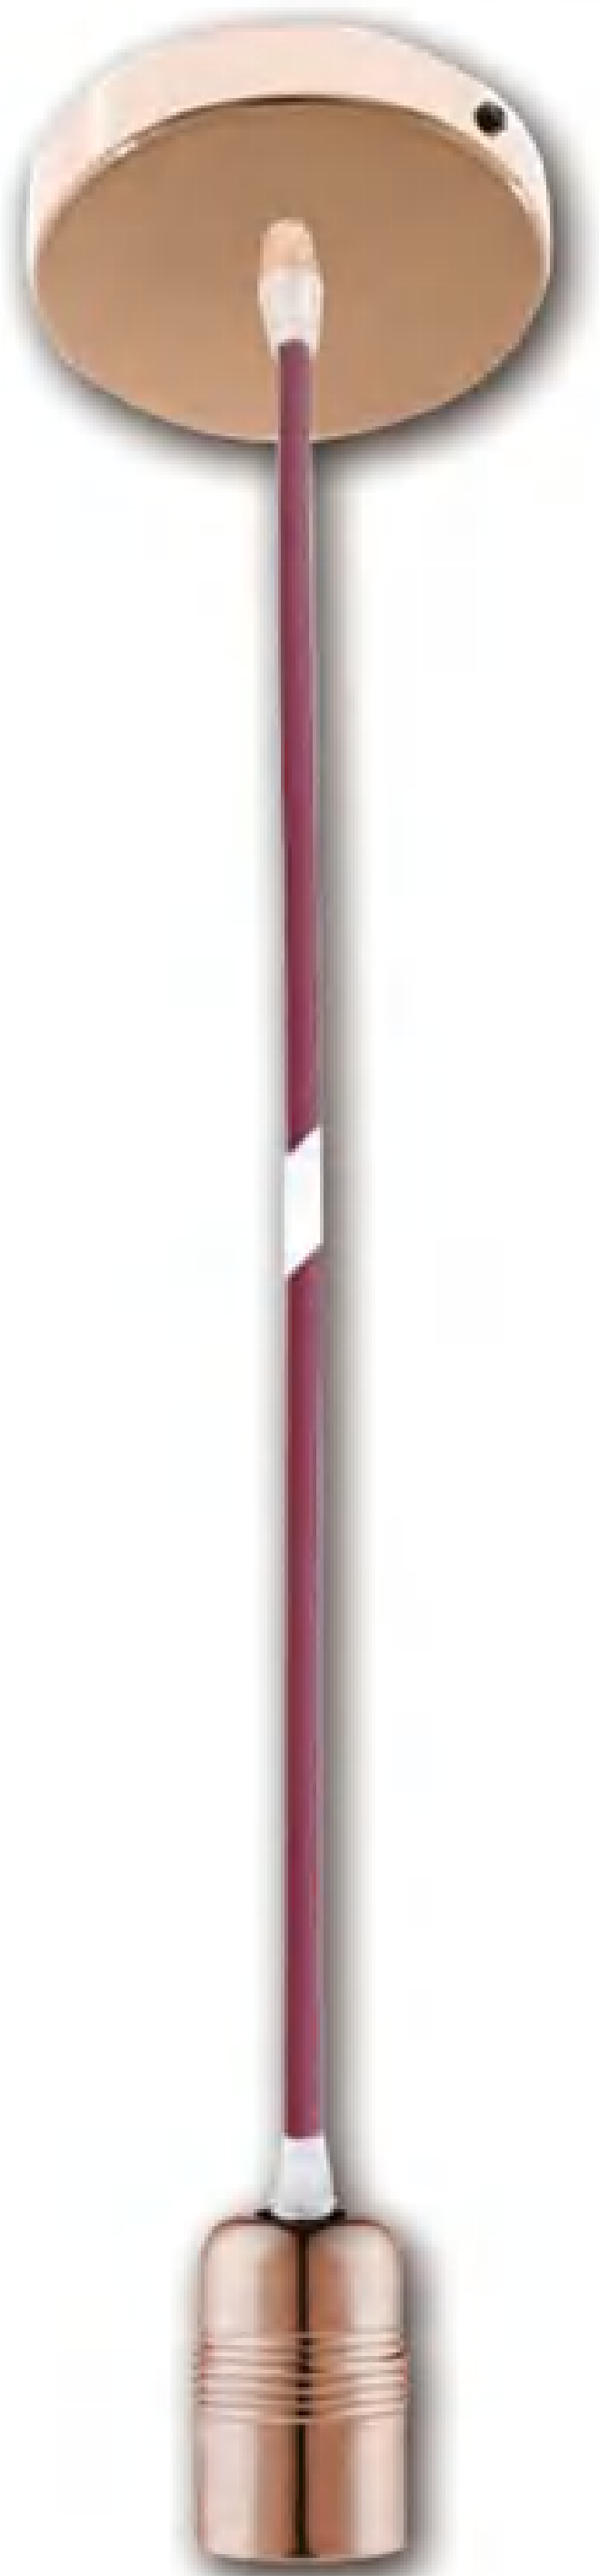

Black(EC289)

Nickel plated(EC290)

Raw steel(EC291)

Cylindrical metal E27 (lamp holder with 7 cm)

Cylindrical metal E27 (lamp holder with 15 cm)

Metal lampholder

E27metal lampholder (Plug in)

Brushed titanium(EC397)