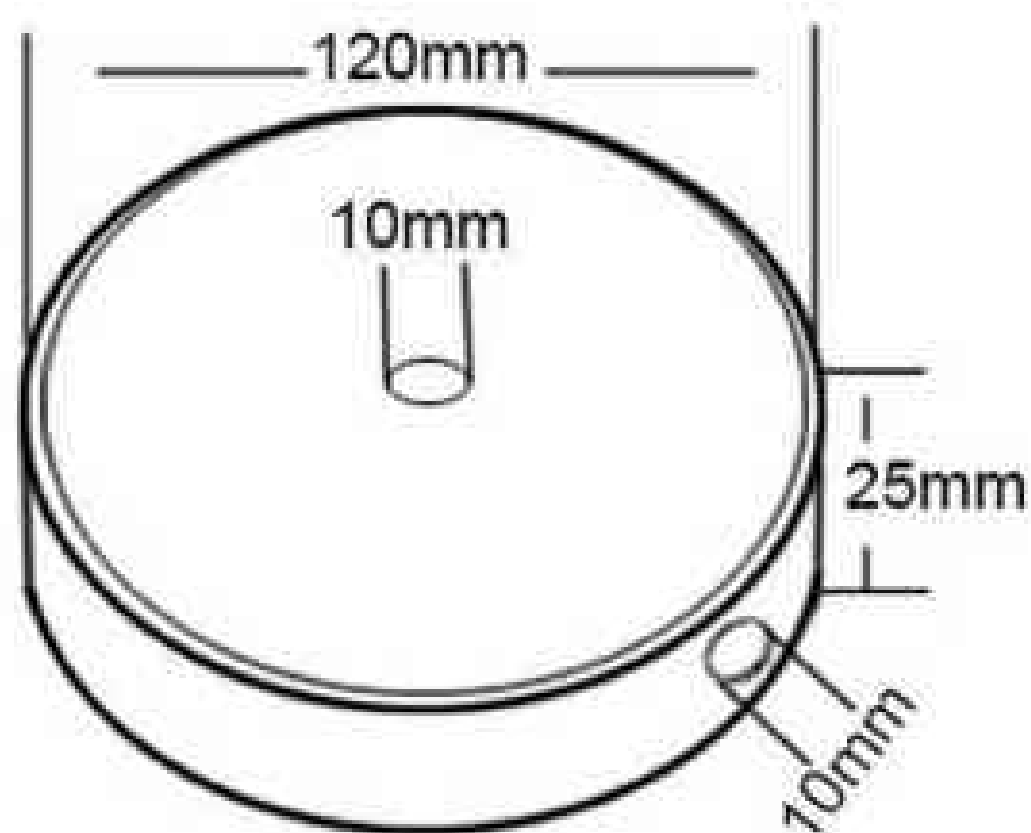

Two hole(run through)

size