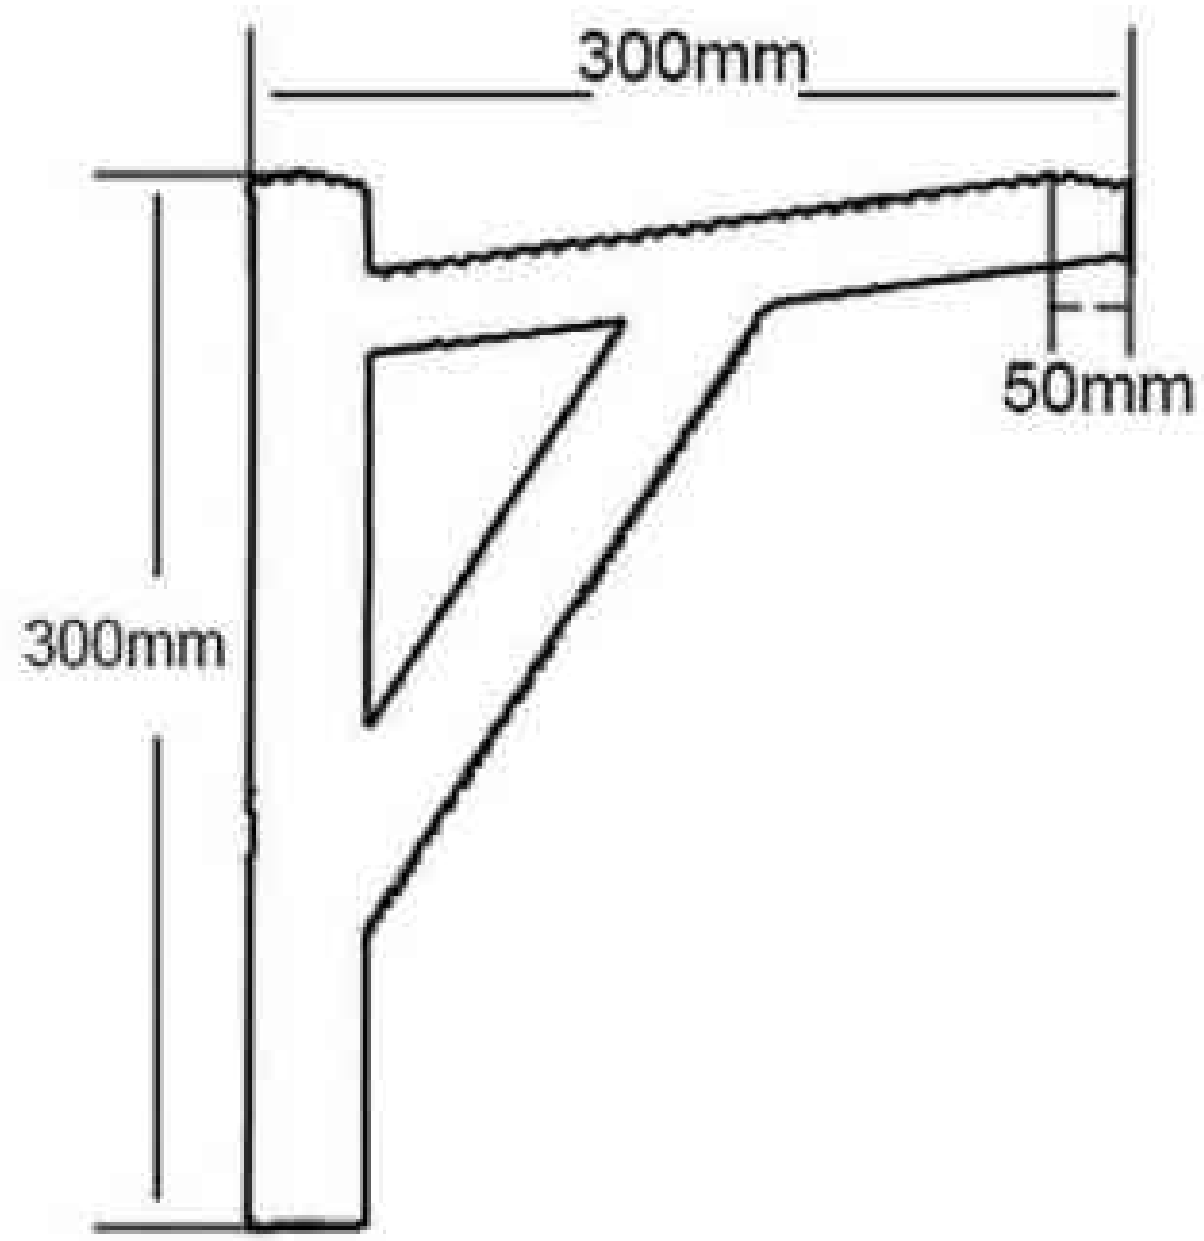

DIY WOOD WALL LAMP

Wood