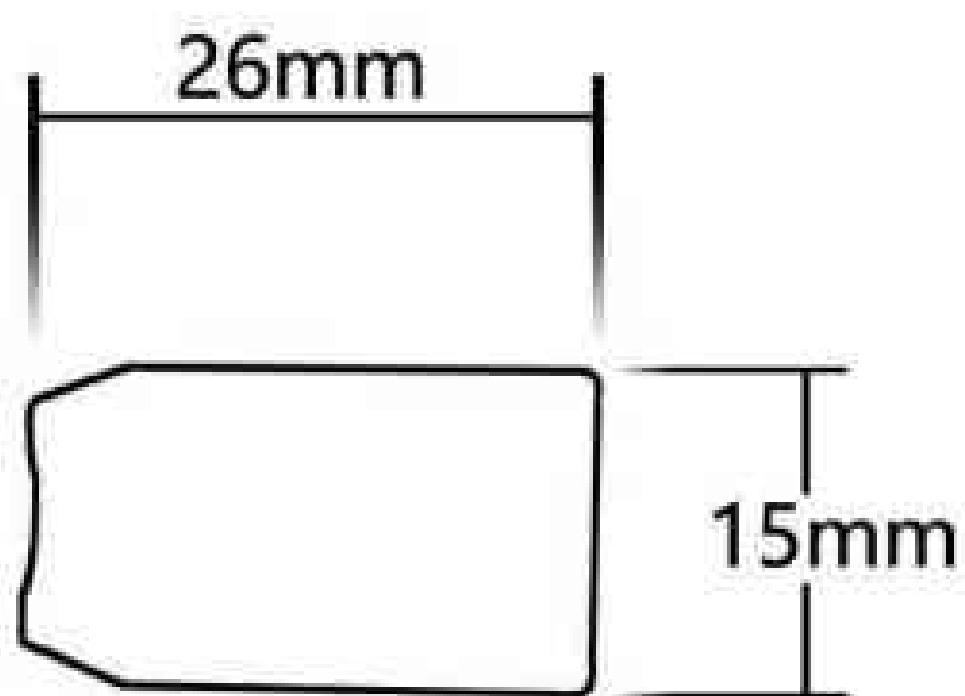

Black gun(EC525)

More metal lampholder design

Bronze(EC526)

Chrome(EC527)

Copper(EC528)

Antic copper(EC529)

Black(EC530)

White(EC531)