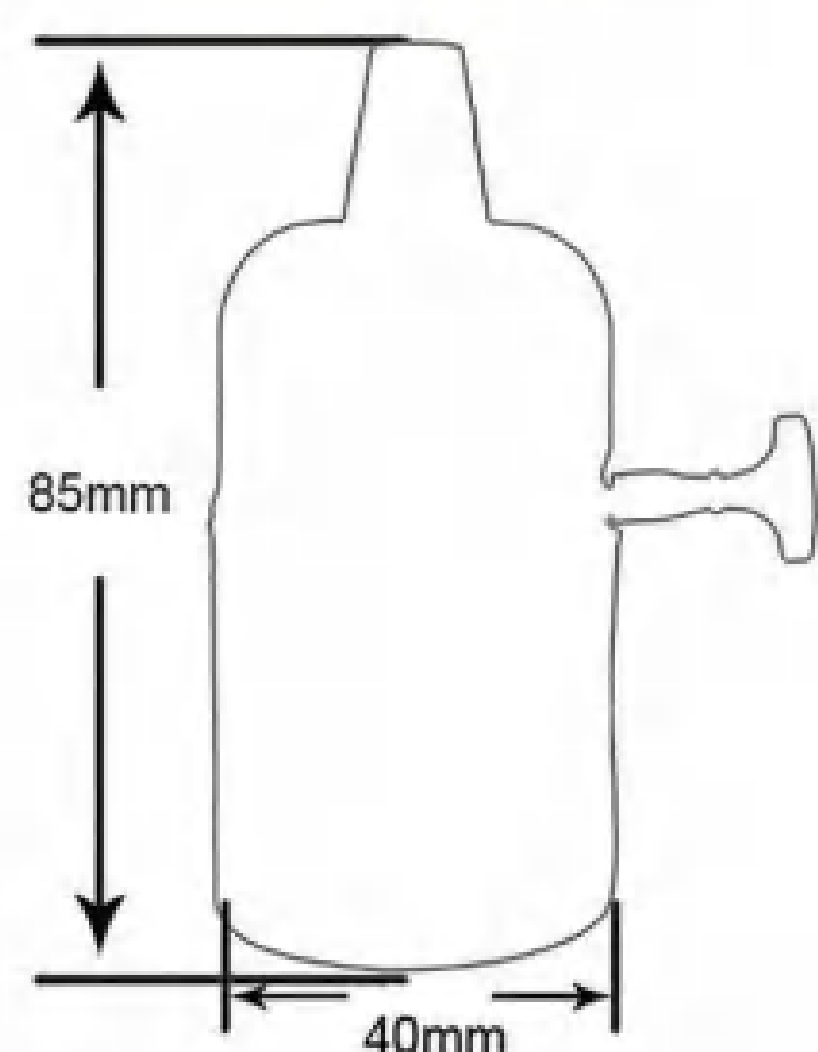

E27 Metal lampholder with switch

Gold(EC879)