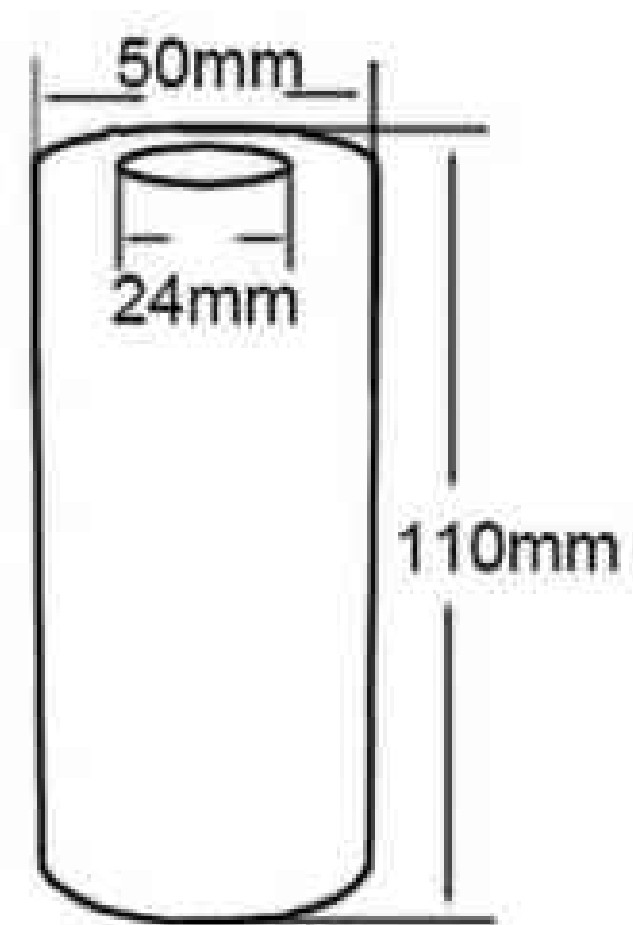

Wooden E27 lamp holder

Natural wood(EC340)