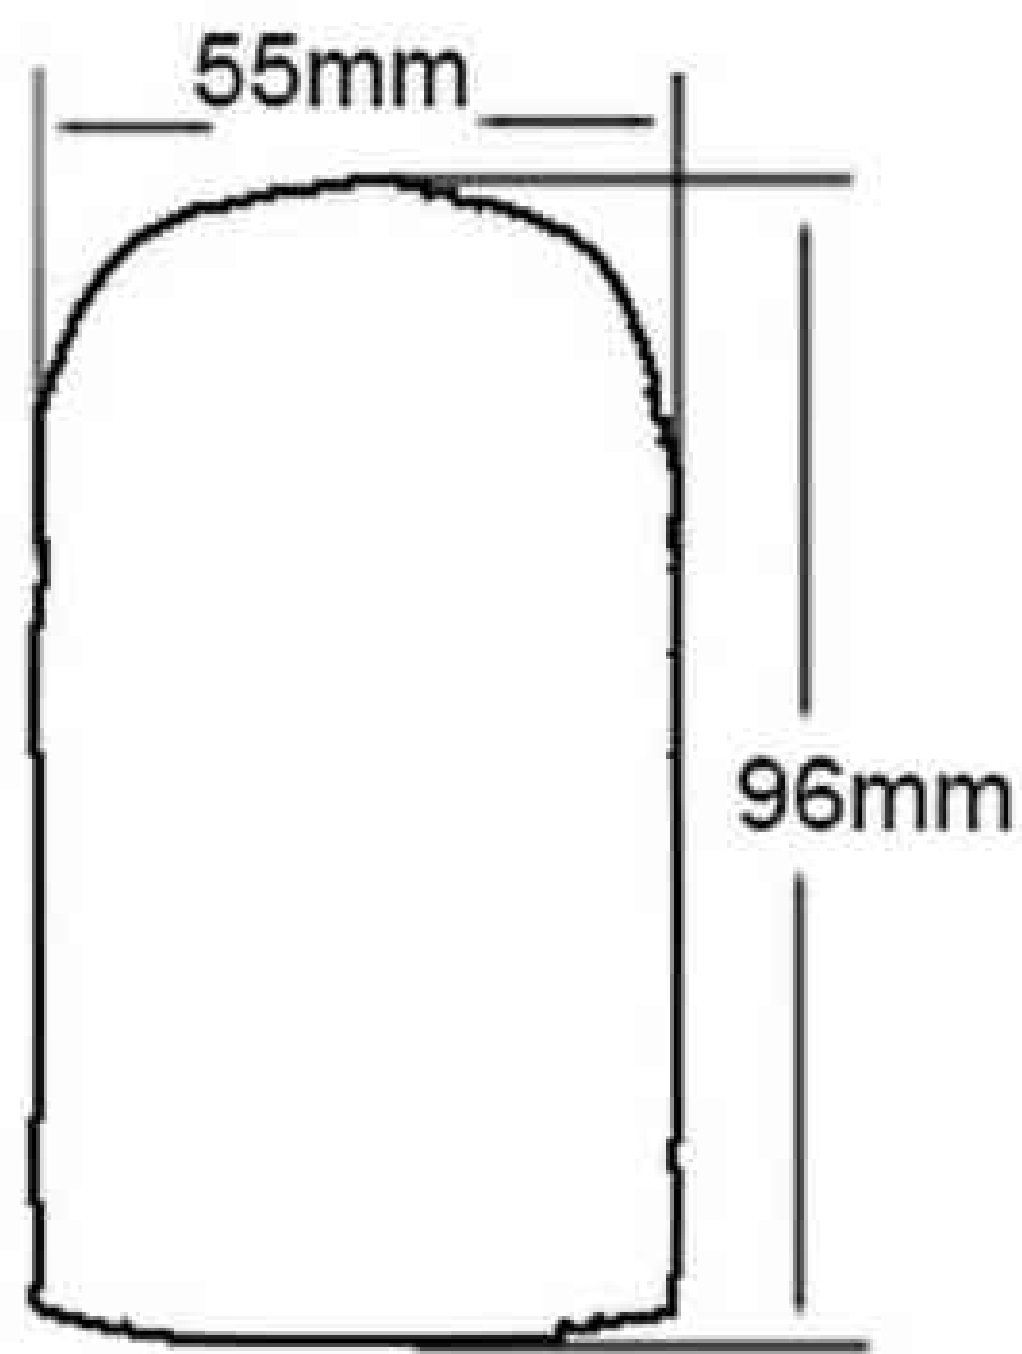

Cement lampholder