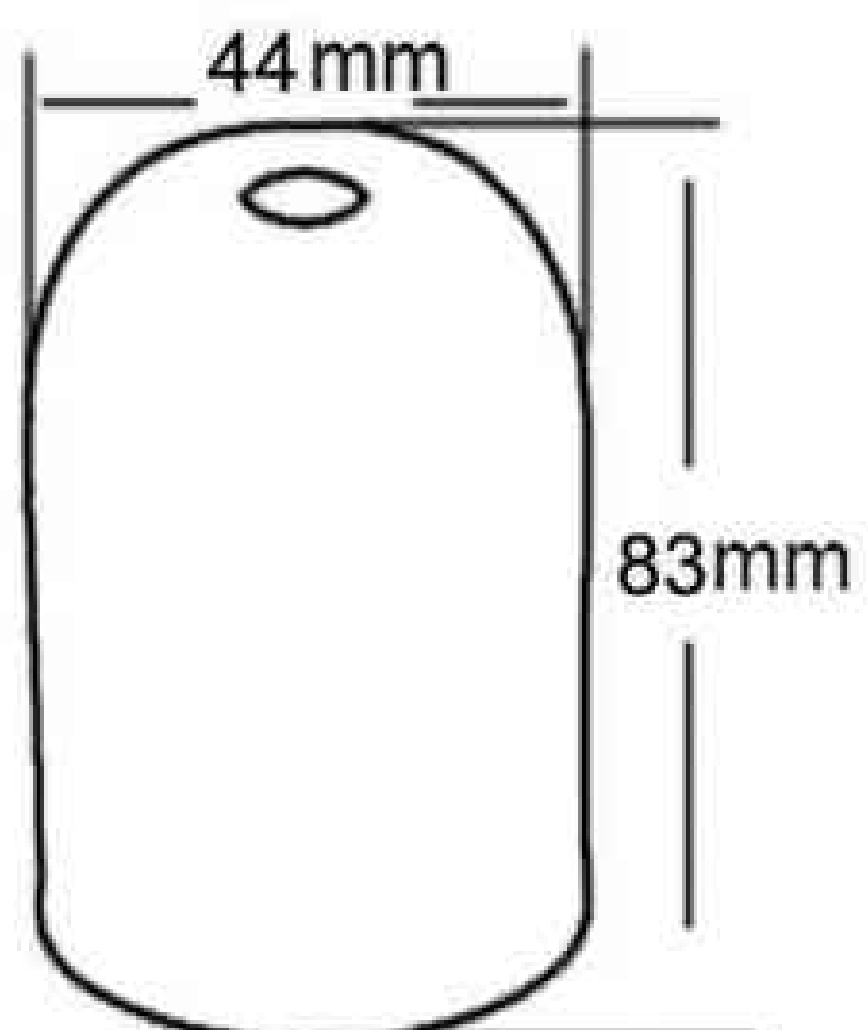

metal lampholder