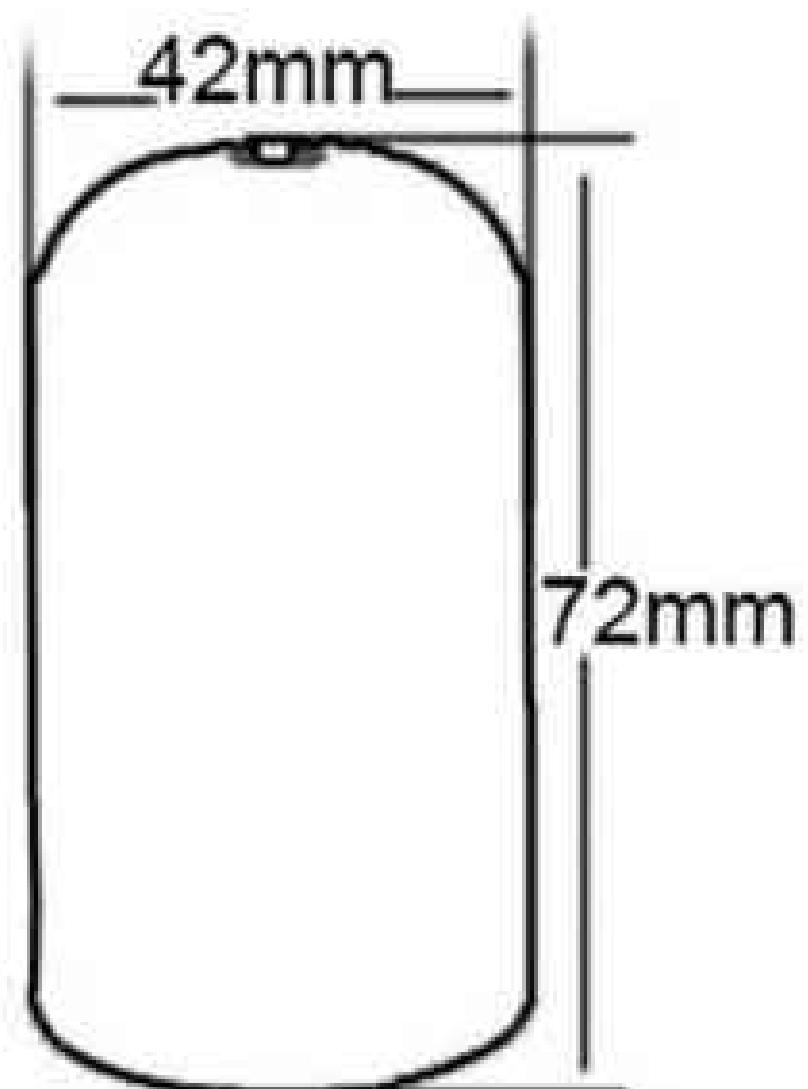

Chrome(EC442)