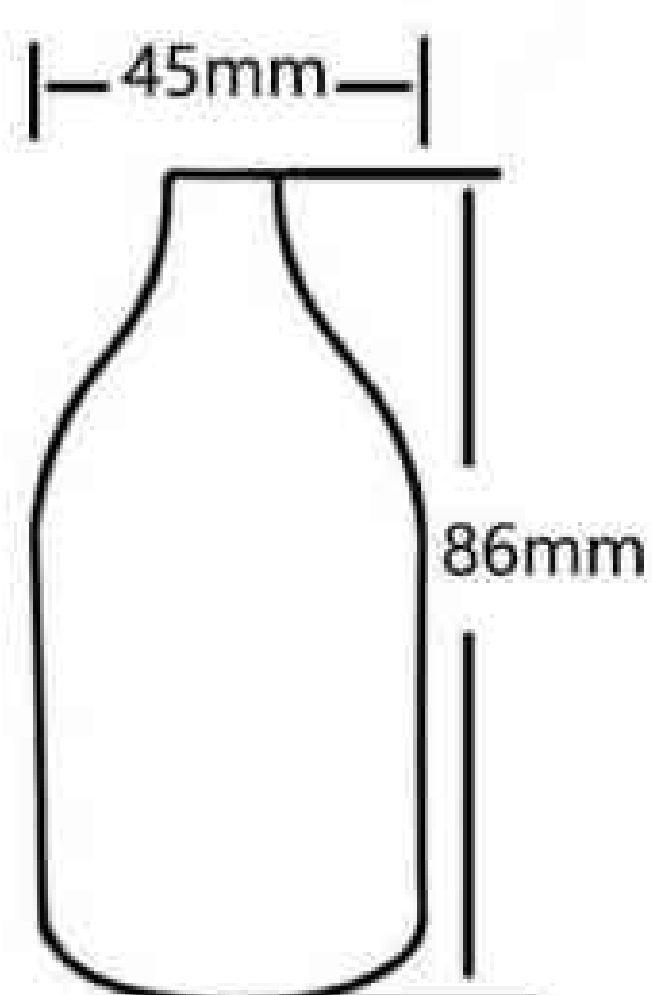

Grey (EC1727)