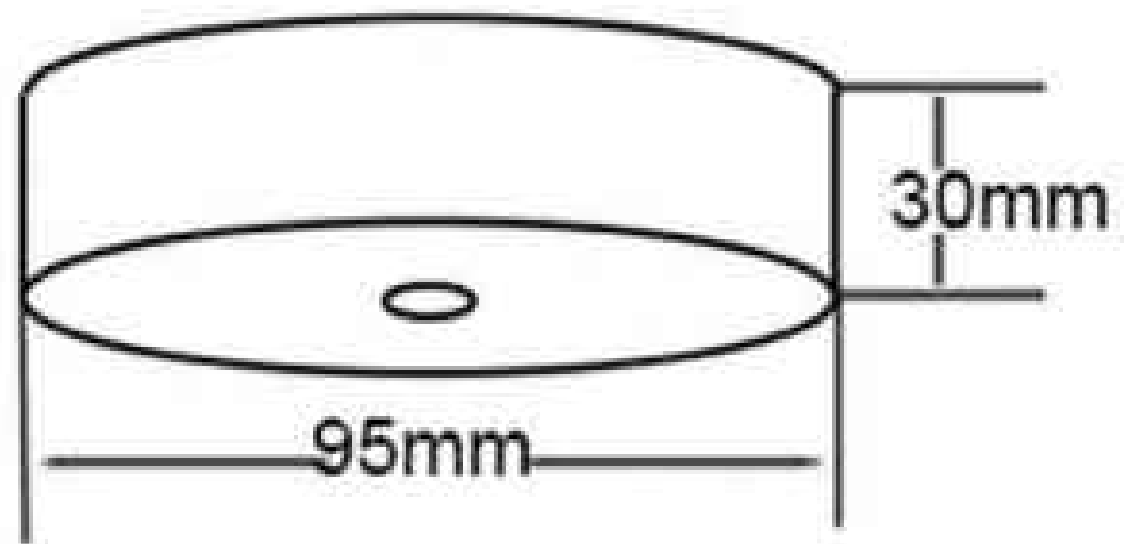

Water stone