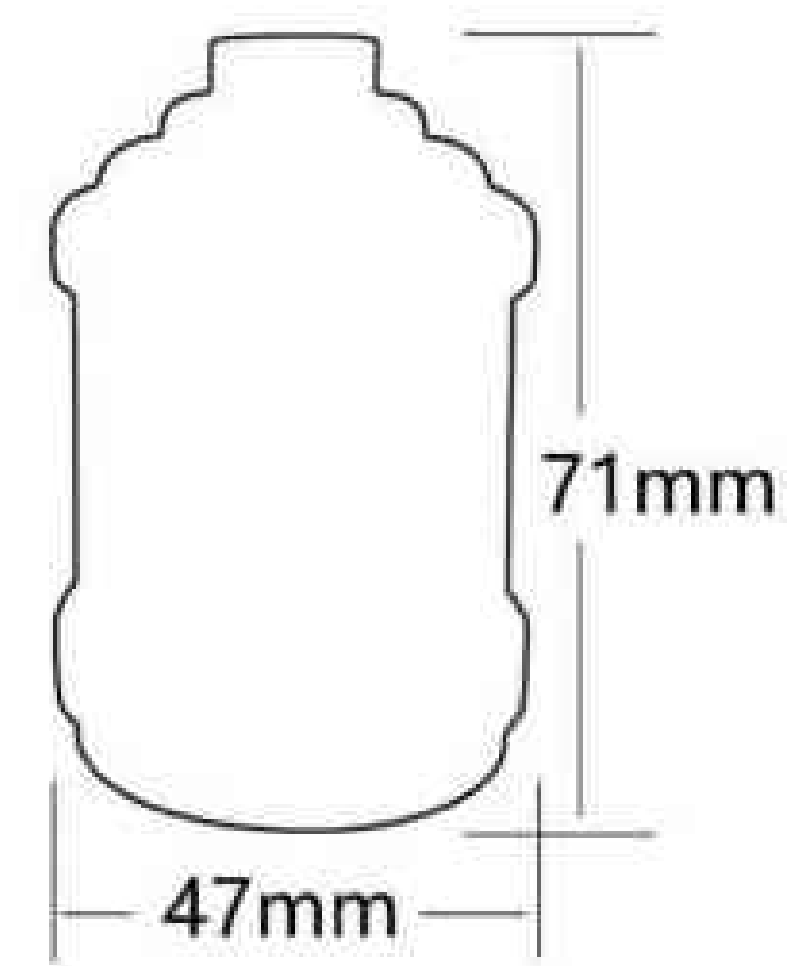

Gold(EC1731)